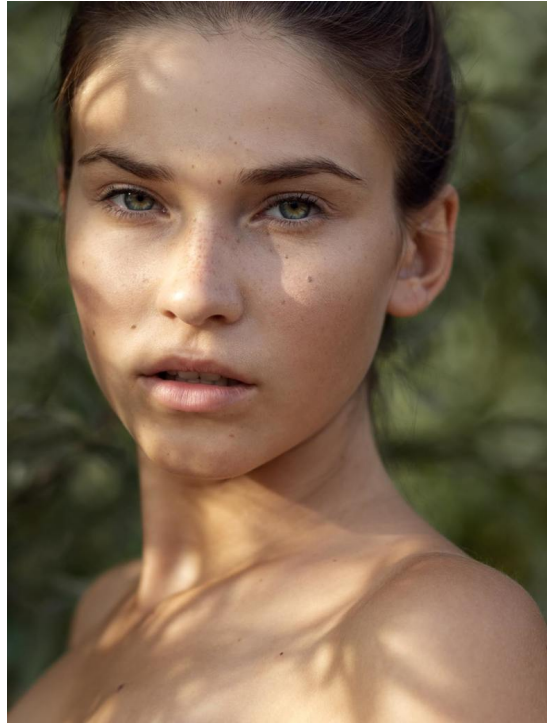

HELENA

NO TOYS