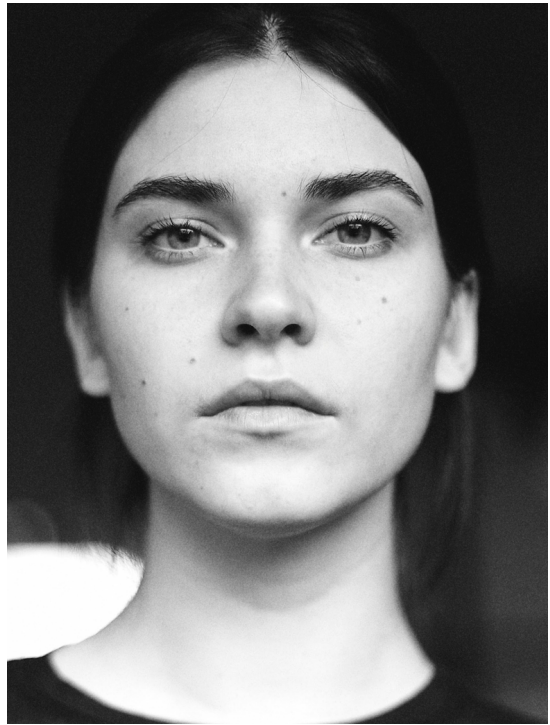

HELENA

NO TOYS