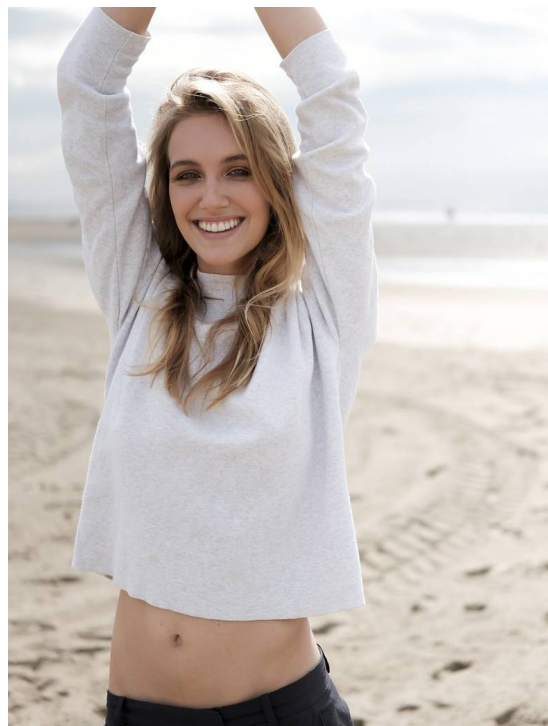

JASMIJN HAMMING

NO TOYS