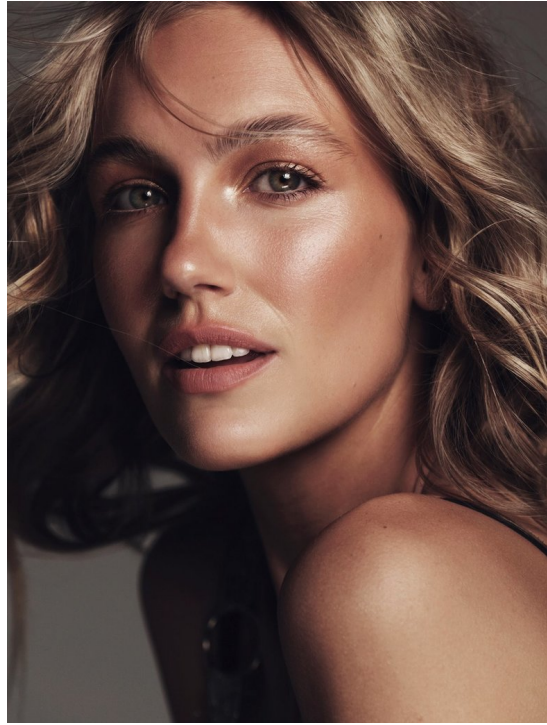

JASMIJN HAMMING

NO TOYS