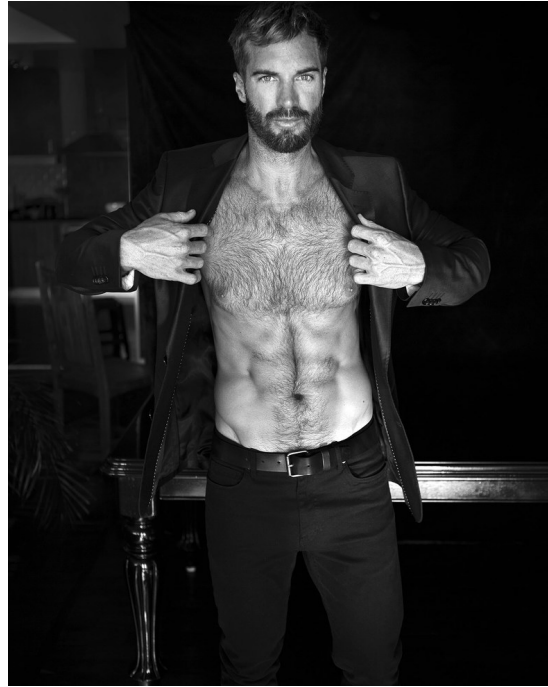

MARC BUCKNER

NO TOYS