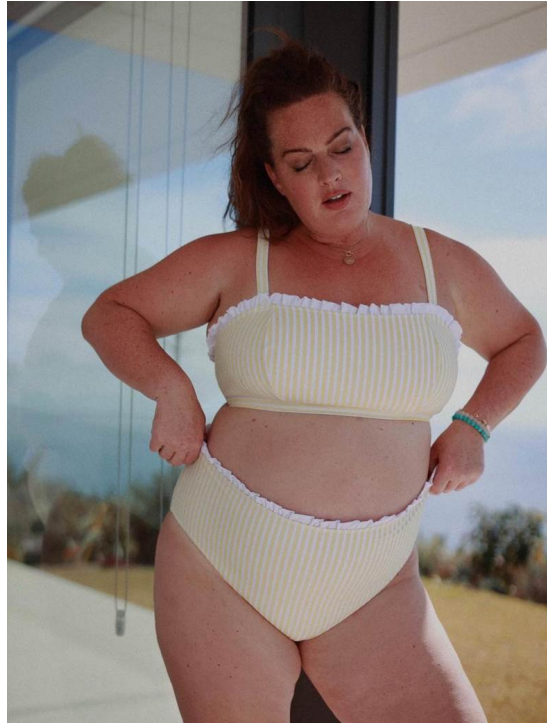

MAREN KISSING

NO TOYS