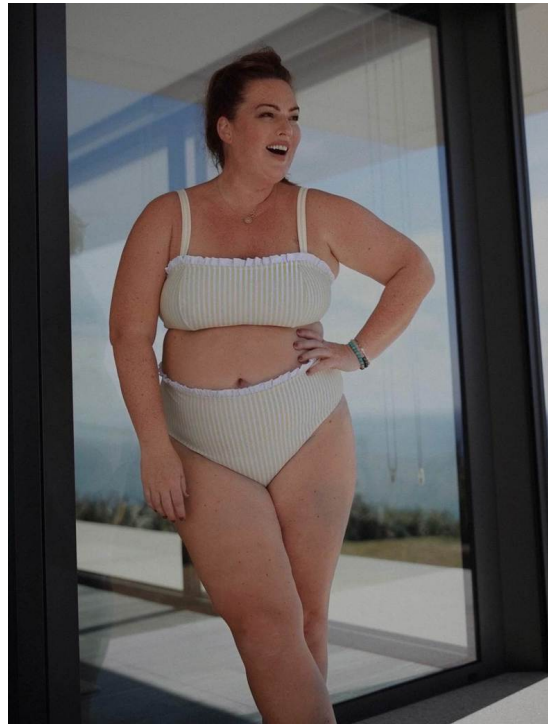

MAREN KISSING

NO TOYS