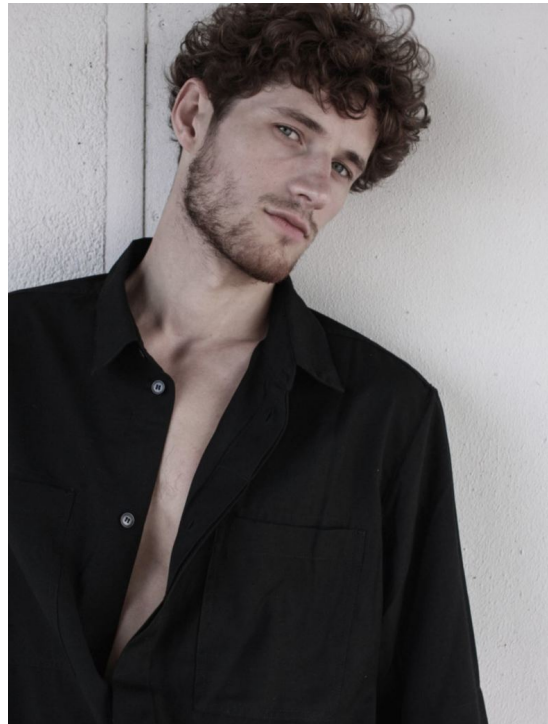

KIPRAS BALTRUNAS

HEIGHT 187 BUST 95 WAIST 75 HIPS 94 SHOES 43 SUIT 48 HAIR LIGHT BROWN EYES BLUE

NO TOYS

KIPRAS BALTRUNAS

NO TOYS

KIPRAS BALTRUNAS

MemberShop

MemberShop

K00BK80
REMIX ROGER
ZEPHYRIN

K00BJMP
BENOIT WOOL PADDED

NO TOYS

KIPRAS BALTRUNAS

Yosune
ALTURA 1.69
PECHO
CINTURA
CADERAS
OJOS MARRONES
PELO moreno
ZAPATO 37/38

NO TOYS

KIPRAS BALTRUNAS

NO TOYS