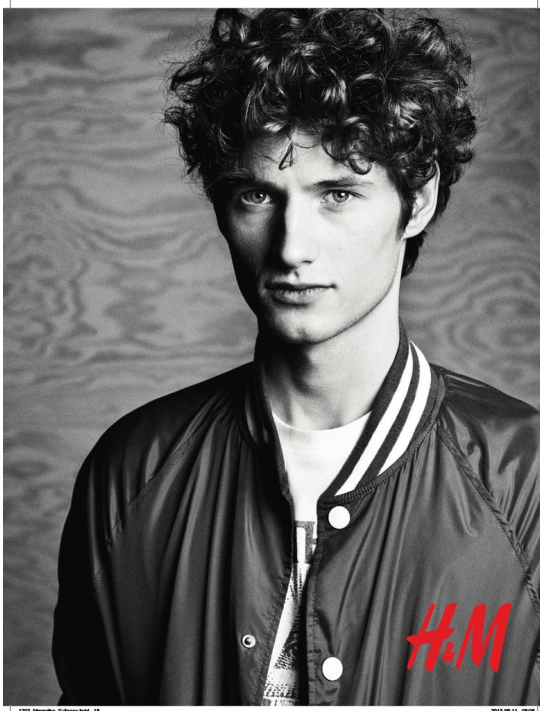

KIPRAS BALTRUNAS

NO TOYS