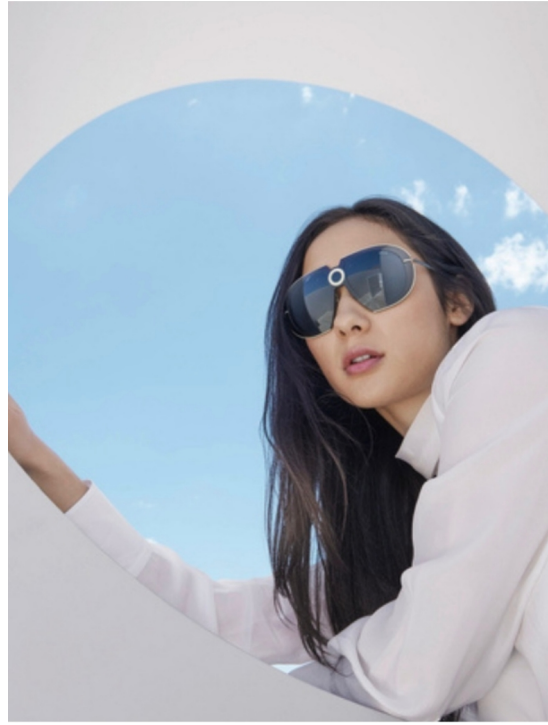

LAILA WU

NO TOYS