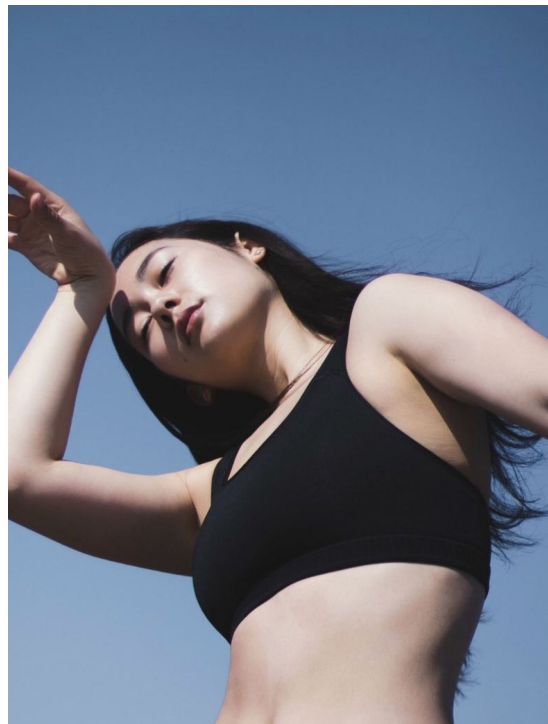

LAILA WU

NO TOYS