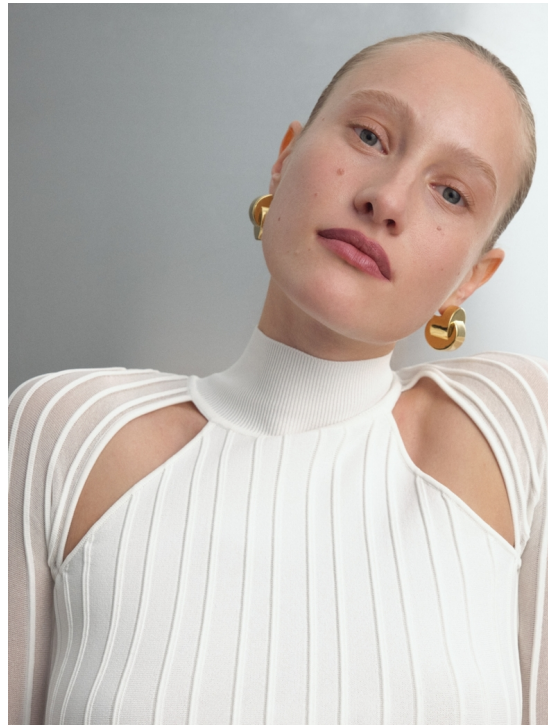

FINJA L

HEIGHT 177 BUST 86 WAIST 65 HIPS 96 SHOES 39 DRESS 36 HAIR BLONDE EYES BLUE

NO TOYS

FINJA L

NO TOYS

FINJA L

NO TOYS

FINJA L