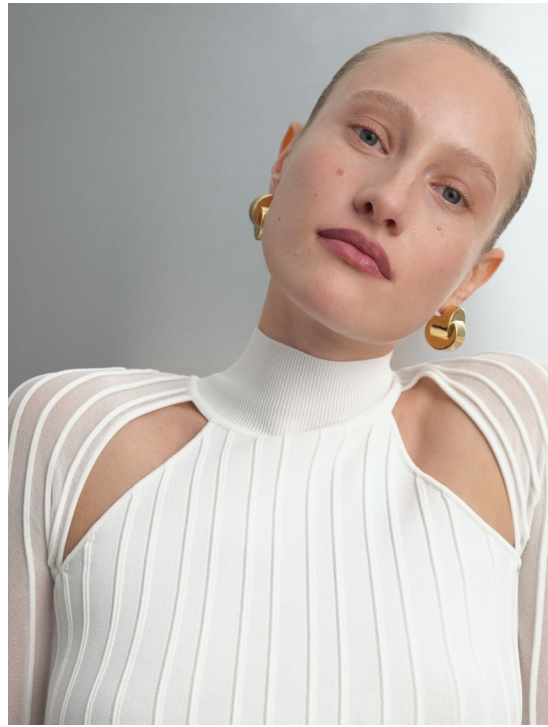

FINJA L

HEIGHT:177 | BUST:86 | WAIST:65 | HIPS:94 | SHOES:39 | DRESS:36 | HAIR:BLONDE | EYES:BLUE

APROPOS

THE CONCEPT STORE

NO TOYS

FINJA L

NO TOYS