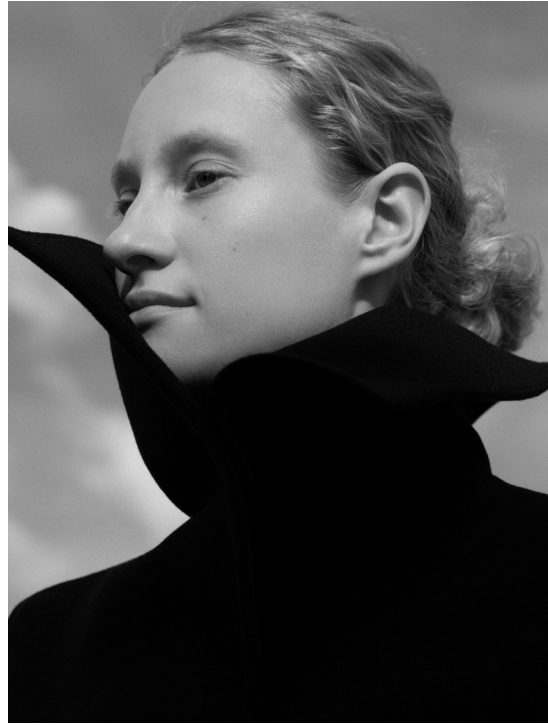

FINJA L

NO TOYS