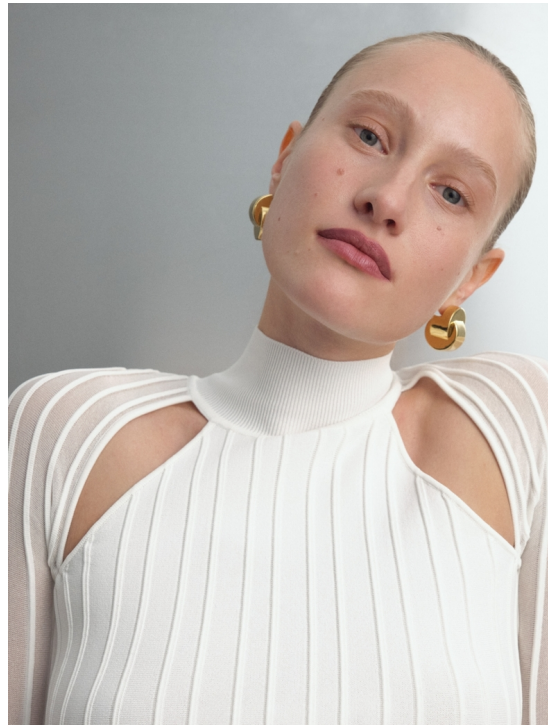

FINJA L

HEIGHT 177 BUST 86 WAIST 65 HIPS 94 SHOES 39 DRESS 36 HAIR BLONDE EYES BLUE

NO TOYS

FINJA L

NO TOYS

FINJA L

NO TOYS

FINJA L