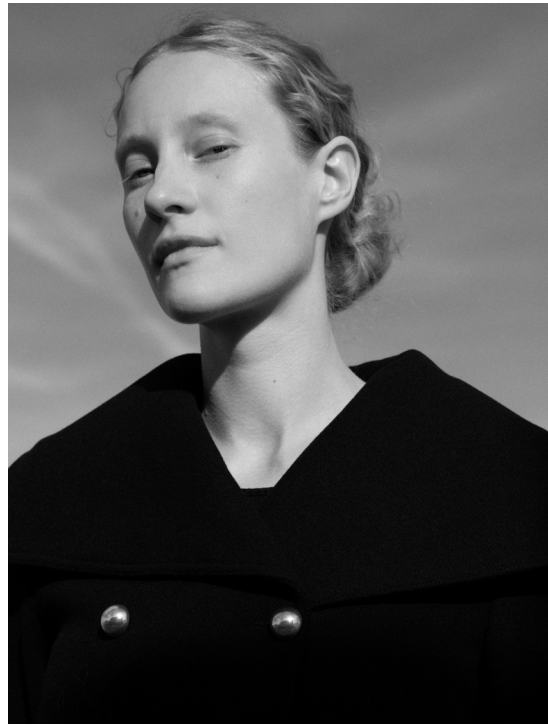

FINJA L

NO TOYS