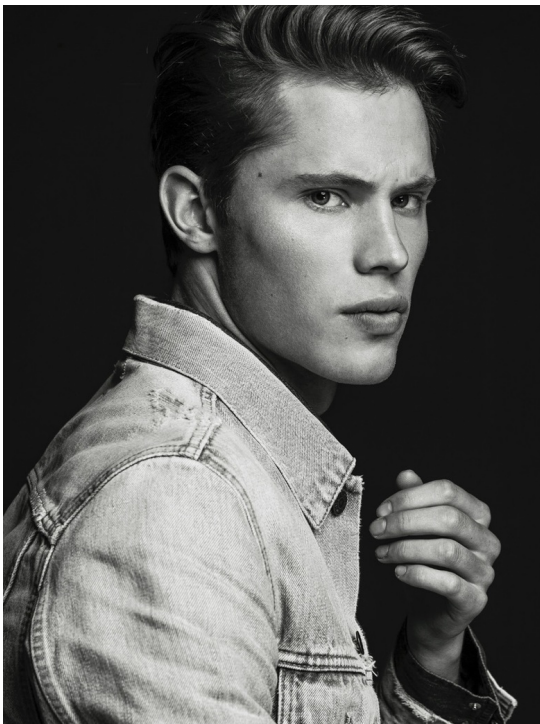

TIM BUTZ

NO TOYS