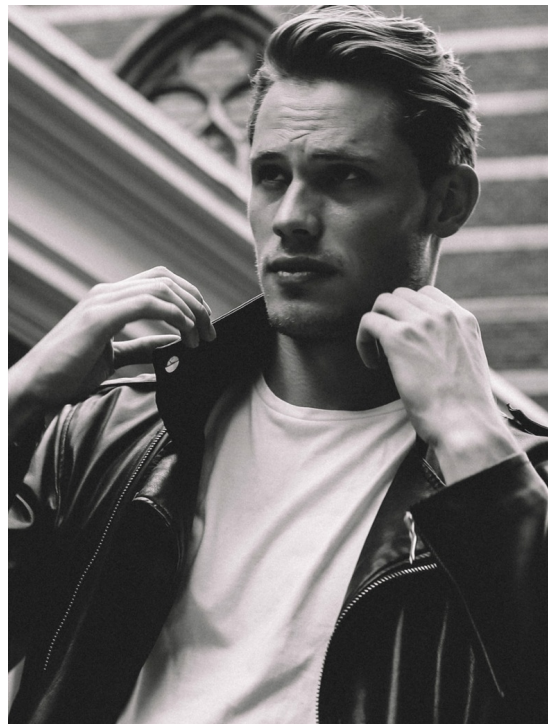

TIM BUTZ

HEIGHT:190 | BUST:98 | WAIST:82 | HIPS:0 | SHOES:43 | SUIT:48 | HAIR:DARK BLONDE | EYES:GREEN

NO TOYS

TIM BUTZ

NO TOYS

TIM BUTZ

NO TOYS

TIM BUTZ