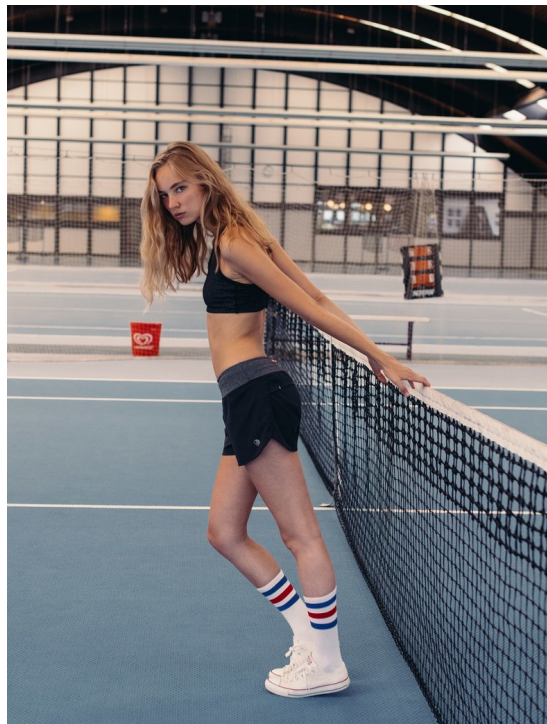

KATHARINA B.

NO TOYS