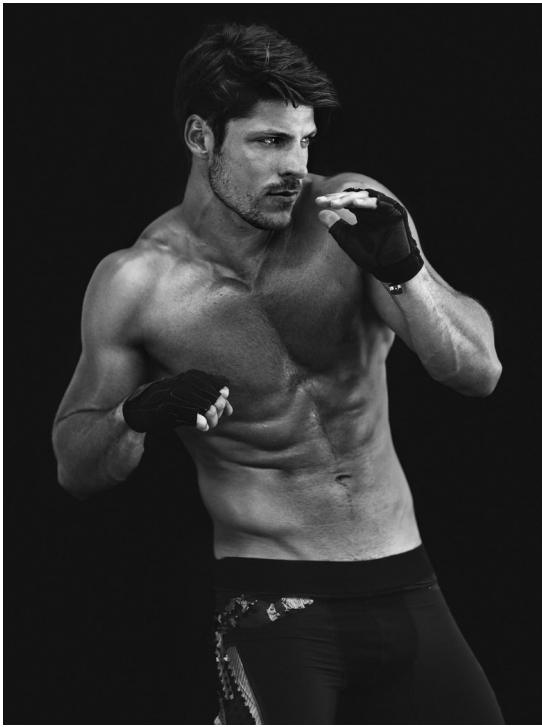

MADS KRISTOFFERSEN

NO TOYS