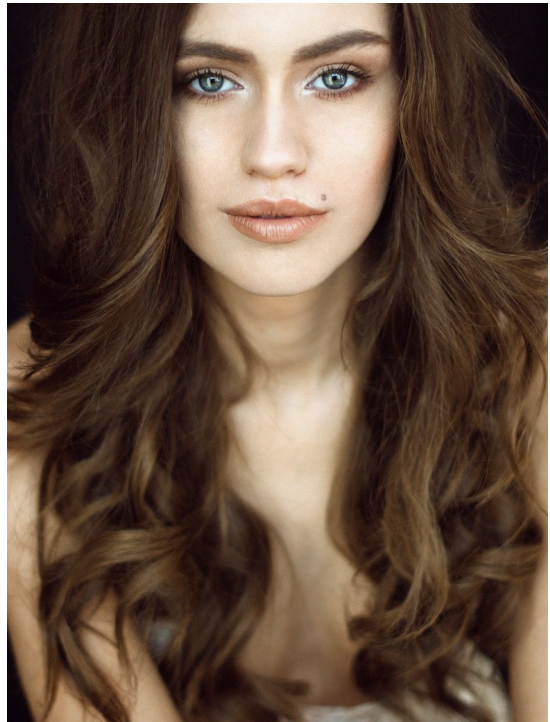

POLINA JUDINA

HEIGHT:173 | BUST:77 | WAIST:62 | HIPS:91 | SHOES:39 | DRESS:0 | HAIR:LIGHT BROWN | EYES:BLUE

NO TOYS

POLINA JUDINA

NO TOYS

POLINA JUDINA

NO TOYS

POLINA JUDINA