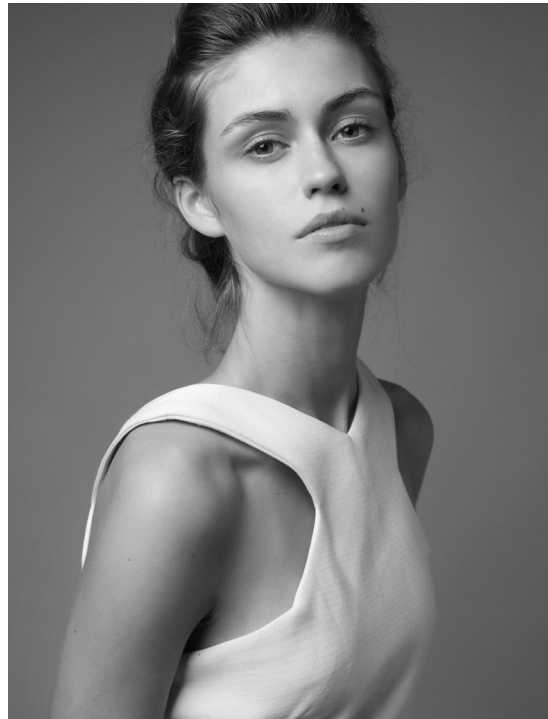

POLINA JUDINA

HEIGHT:173 | BUST:77 | WAIST:62 | HIPS:91 | SHOES:39 | DRESS:0 | HAIR:LIGHT BROWN | EYES:BLUE

NO TOYS

POLINA JUDINA

NO TOYS

POLINA JUDINA

NO TOYS

POLINA JUDINA