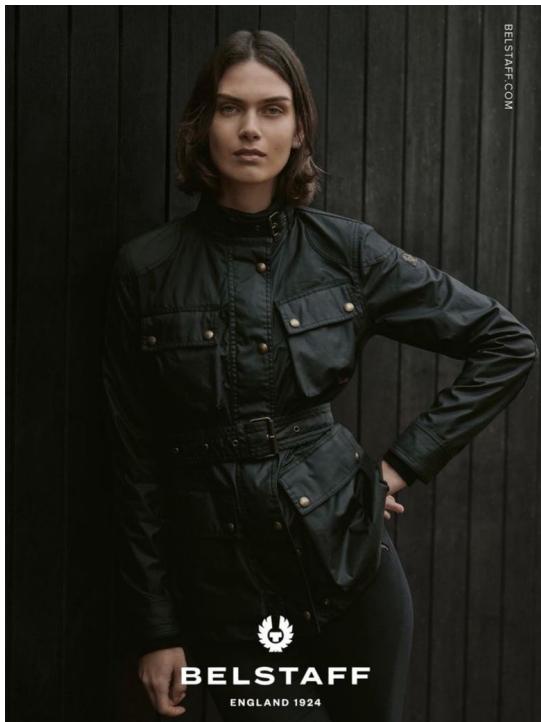

MARIA PALM LYDUCH

HEIGHT:175 | BUST:80 | WAIST:63 | HIPS:90 | SHOES:39 | DRESS:0 | HAIR:BROWN | EYES:GREEN

NO TOYS

MARIA PALM LYDUCH

NO TOYS

MARIA PALM LYDUCH

NO TOYS

MARIA PALM LYDUCH