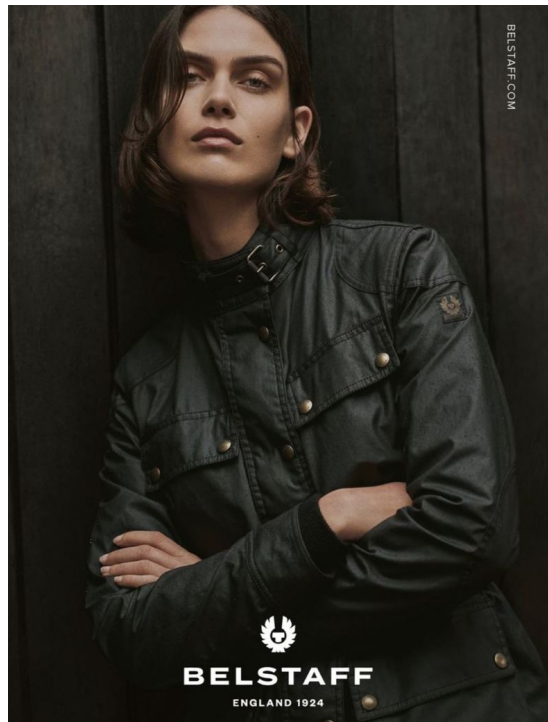

MARIA PALM LYDUCH

HEIGHT:175 | BUST:80 | WAIST:63 | HIPS:90 | SHOES:39 | DRESS:0 | HAIR:BROWN | EYES:GREEN

NO TOYS

MARIA PALM LYDUCH

NO TOYS

MARIA PALM LYDUCH

NO TOYS

MARIA PALM LYDUCH