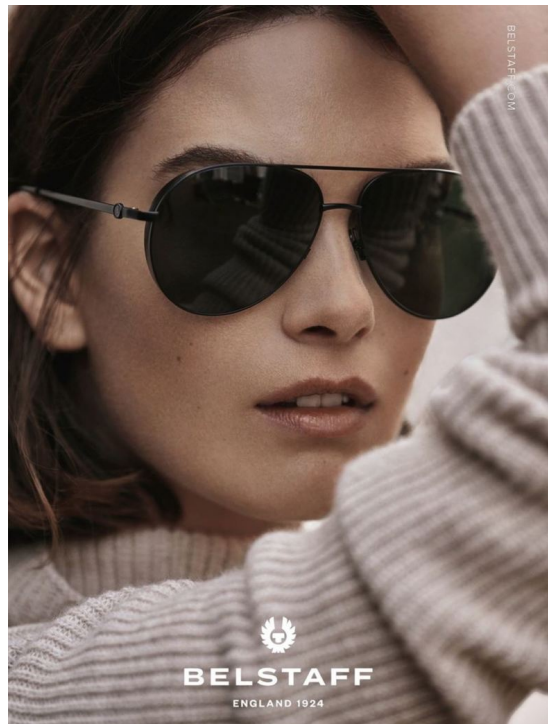

MARIA PALM LYDUCH

HEIGHT:175 | BUST:80 | WAIST:63 | HIPS:90 | SHOES:39 | DRESS:0 | HAIR:BROWN | EYES:GREEN

NO TOYS

MARIA PALM LYDUCH

NO TOYS

MARIA PALM LYDUCH

NO TOYS

MARIA PALM LYDUCH