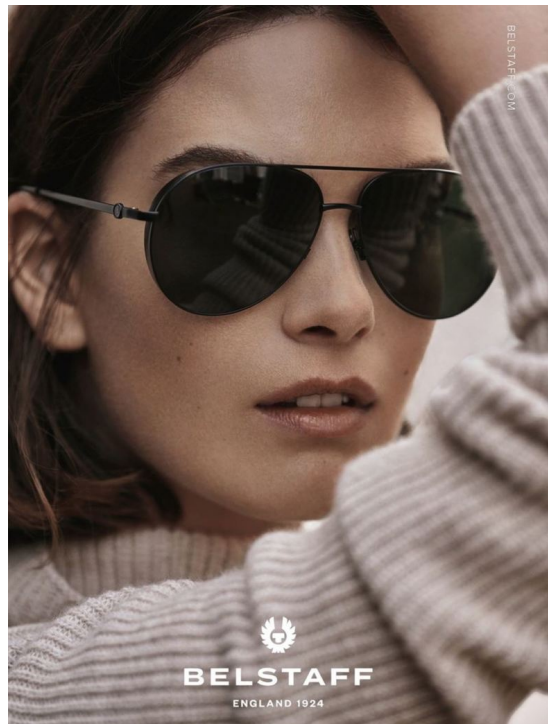

MARIA PALM LYDUCH

HEIGHT 175 BUST 80 WAIST 63 HIPS 90 SHOES 39 DRESS 0 HAIR BROWN EYES GREEN

NO TOYS

MARIA PALM LYDUCH

NO TOYS

MARIA PALM LYDUCH

NO TOYS

MARIA PALM LYDUCH