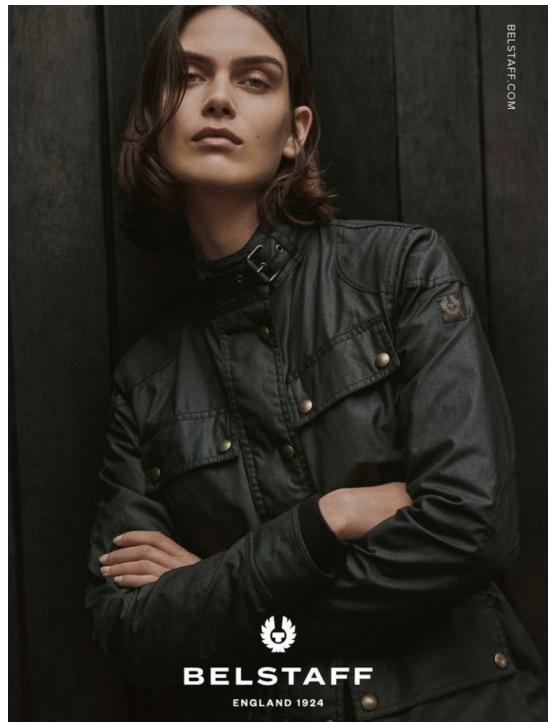

MARIA PALM LYDUCH

HEIGHT 175 BUST 80 WAIST 63 HIPS 90 SHOES 39 DRESS 0 HAIR BROWN EYES GREEN

NO TOYS

MARIA PALM LYDUCH

NO TOYS

MARIA PALM LYDUCH

NO TOYS

MARIA PALM LYDUCH