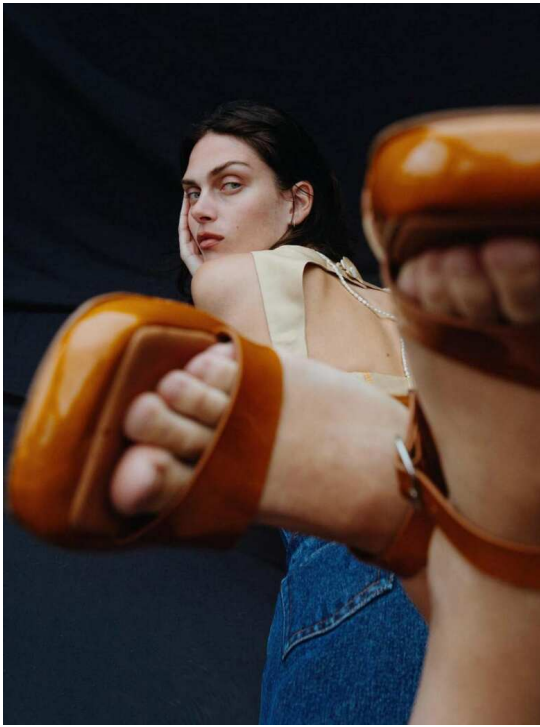

MARIA PALM LYDUCH

HEIGHT 175 BUST 80 WAIST 63 HIPS 90 SHOES 39 DRESS 0 HAIR BROWN EYES GREEN

NO TOYS

MARIA PALM LYDUCH

NO TOYS

MARIA PALM LYDUCH

NO TOYS

MARIA PALM LYDUCH