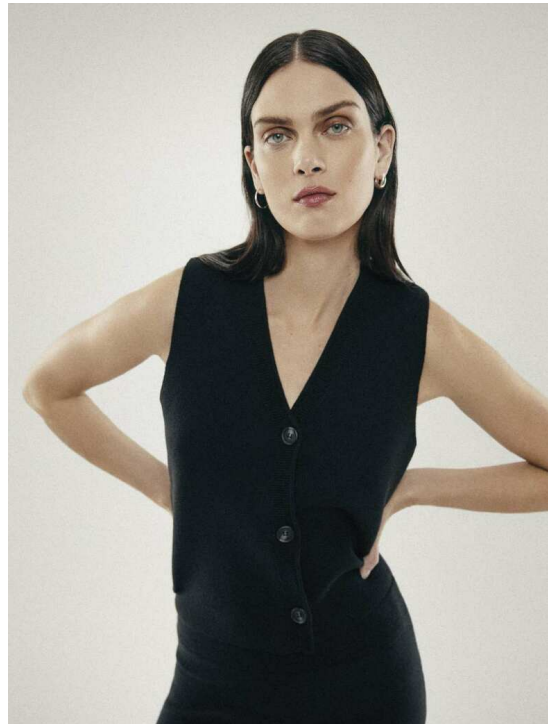

MARIA PALM LYDUCH

HEIGHT 175 BUST 80 WAIST 63 HIPS 90 SHOES 39 DRESS 0 HAIR BROWN EYES GREEN

NO TOYS

MARIA PALM LYDUCH

NO TOYS

MARIA PALM LYDUCH

NO TOYS

MARIA PALM LYDUCH