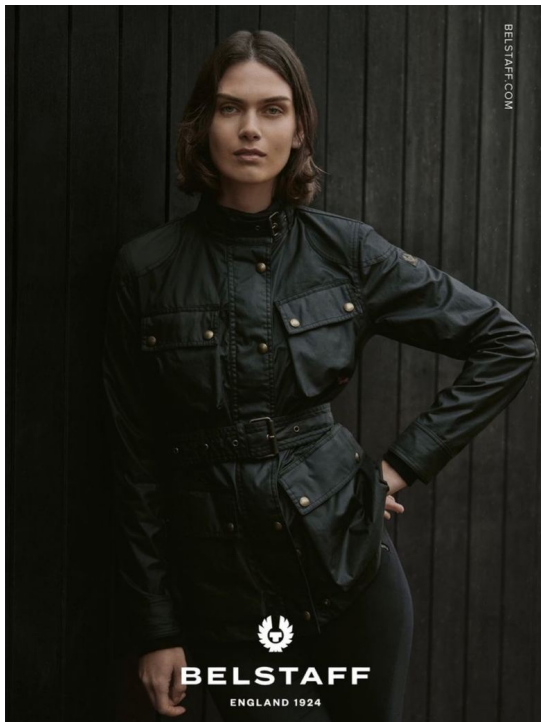

MARIA PALM LYDUCH

HEIGHT 175 BUST 80 WAIST 63 HIPS 90 SHOES 39 DRESS 0 HAIR BROWN EYES GREEN

NO TOYS

MARIA PALM LYDUCH

NO TOYS

MARIA PALM LYDUCH

NO TOYS

MARIA PALM LYDUCH