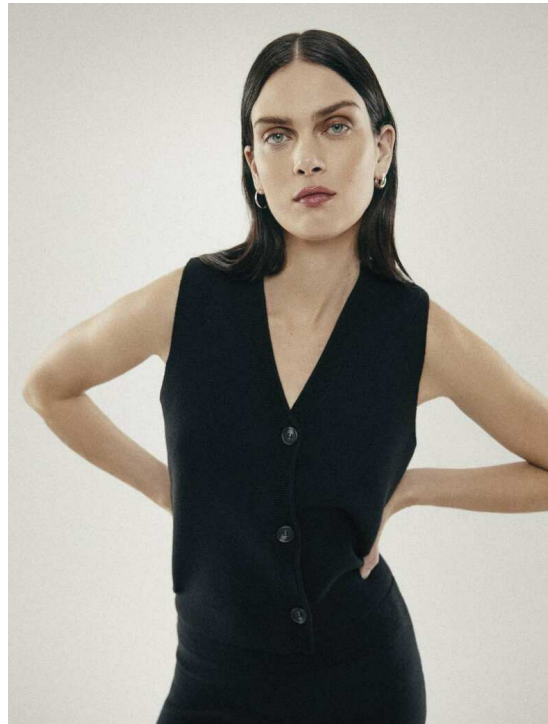

MARIA PALM LYDUCH

HEIGHT:175 | BUST:80 | WAIST:63 | HIPS:90 | SHOES:39 | DRESS:0 | HAIR:BROWN | EYES:GREEN

NO TOYS

MARIA PALM LYDUCH

NO TOYS

MARIA PALM LYDUCH

NO TOYS

MARIA PALM LYDUCH