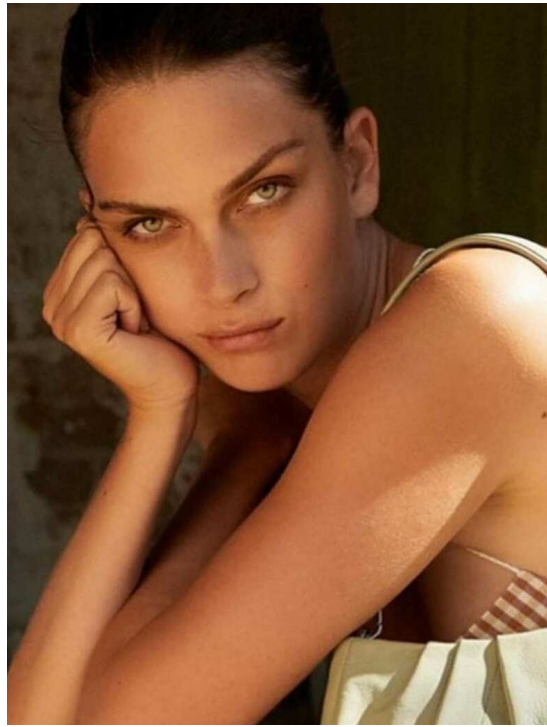

MARIA PALM LYDUCH

NO TOYS