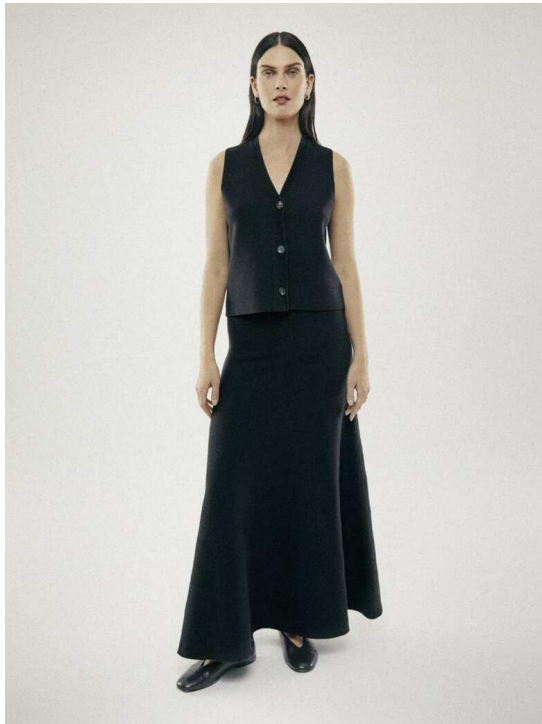

MARIA PALM LYDUCH

HEIGHT 175 BUST 80 WAIST 63 HIPS 90 SHOES 39 DRESS 0 HAIR BROWN EYES GREEN

NO TOYS

MARIA PALM LYDUCH

NO TOYS

MARIA PALM LYDUCH

NO TOYS

MARIA PALM LYDUCH