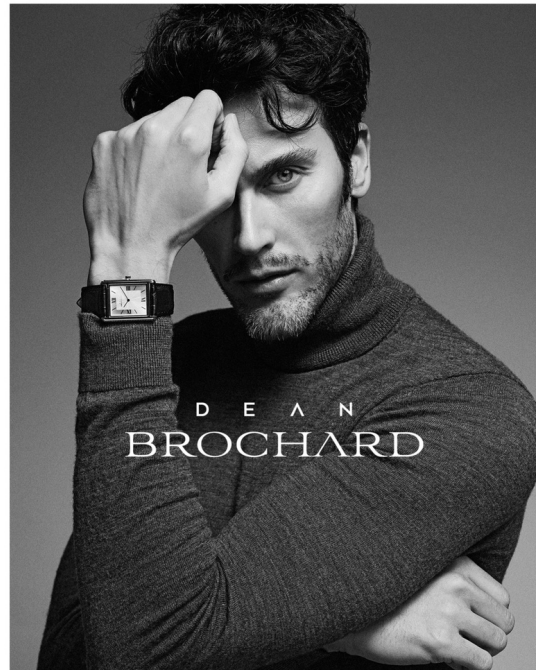

PASCAL BIER

HEIGHT 189 BUST 97 WAIST 79 HIPS 95 SHOES 44 SUIT 48 HAIR BROWN EYES BLUE-GREEN

NO TOYS

PASCAL BIER

NO TOYS

PASCAL BIER

NO TOYS

PASCAL BIER