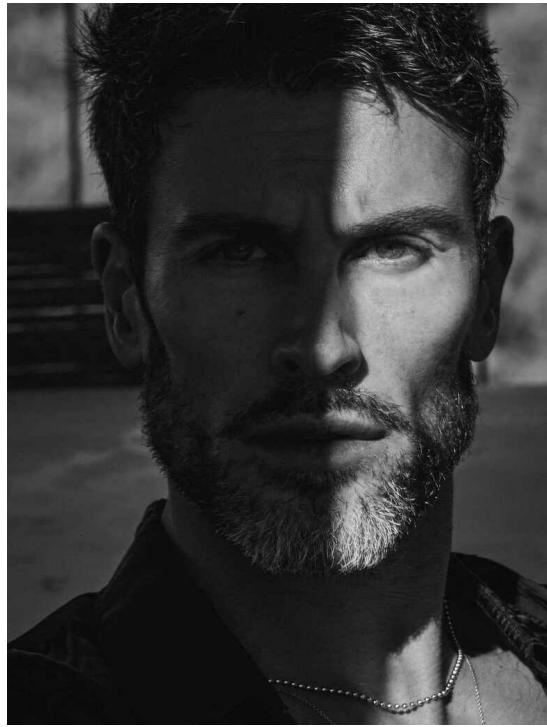

PASCAL BIER

NO TOYS