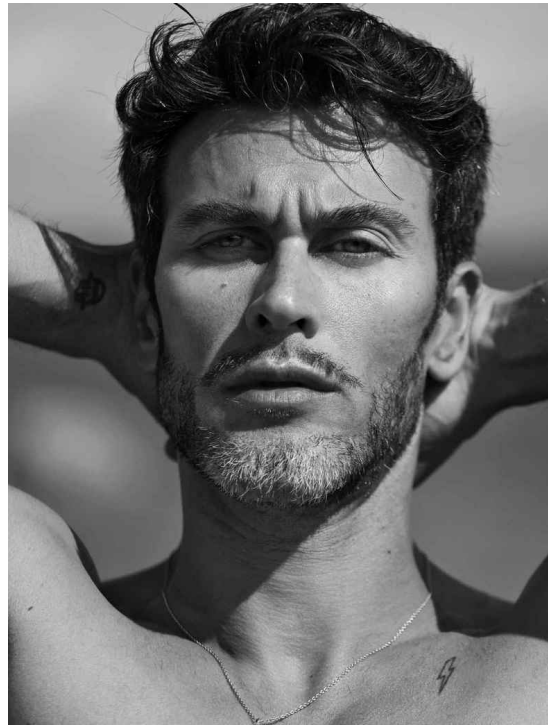

PASCAL BIER

HEIGHT 189 BUST 97 WAIST 79 HIPS 95 SHOES 44 SUIT 48 HAIR BROWN EYES BLUE-GREEN

NO TOYS

PASCAL BIER

NO TOYS

PASCAL BIER

NO TOYS

PASCAL BIER

NO TOYS

PASCAL BIER

FOUR

LOOKBOOK 3 FW17

NO TOYS

PASCAL BIER

DESIRE
HOMME

NO TOYS