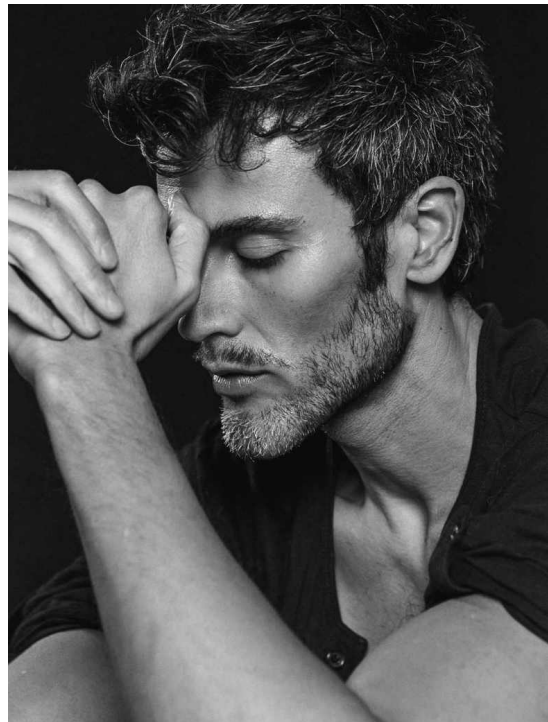

PASCAL BIER

HEIGHT 189 BUST 97 WAIST 79 HIPS 95 SHOES 44 SUIT 48 HAIR BROWN EYES BLUE-GREEN

NO TOYS

PASCAL BIER

NO TOYS

PASCAL BIER

NO TOYS

PASCAL BIER

NO TOYS

PASCAL BIER

FOUR

LOOKBOOK 3 FW17

NO TOYS

PASCAL BIER

DESIRE
HOMME

NO TOYS