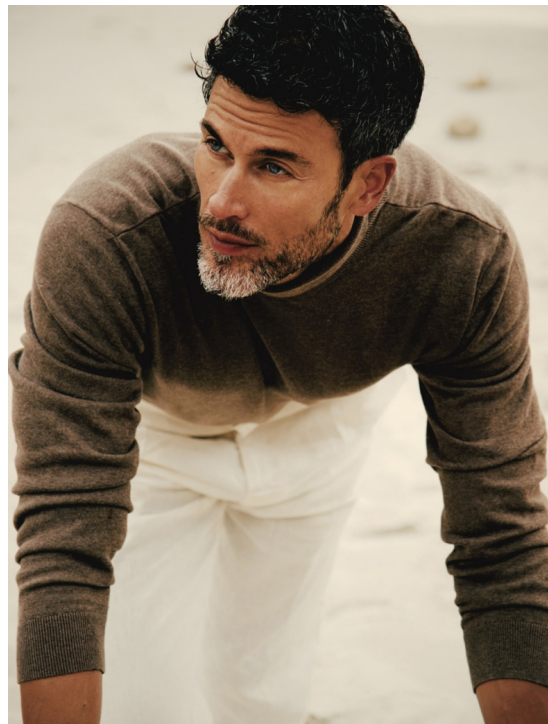

PASCAL BIER

NO TOYS