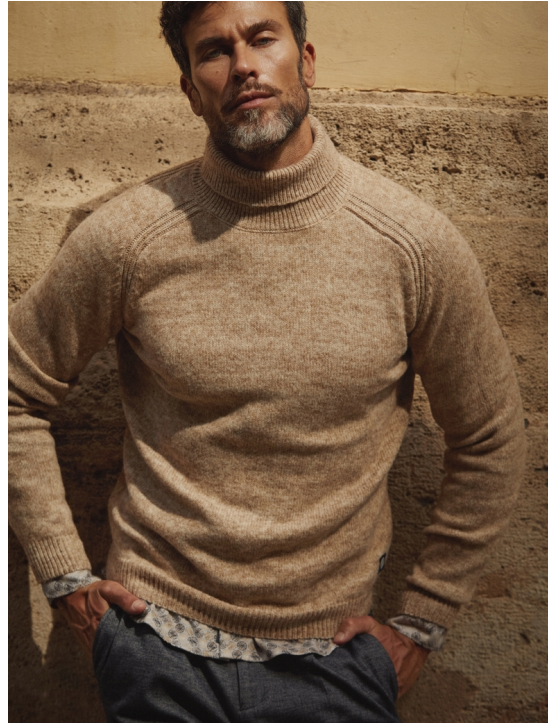

PASCAL BIER

HEIGHT 189 BUST 97 WAIST 79 HIPS 95 SHOES 44 SUIT 48 HAIR BROWN EYES BLUE-GREEN

NO TOYS

PASCAL BIER

NO TOYS

PASCAL BIER

NO TOYS

PASCAL BIER

NO TOYS

PASCAL BIER

FOUR

LOOKBOOK 3 FW17

NO TOYS

PASCAL BIER

DESIRE
HOMME

NO TOYS