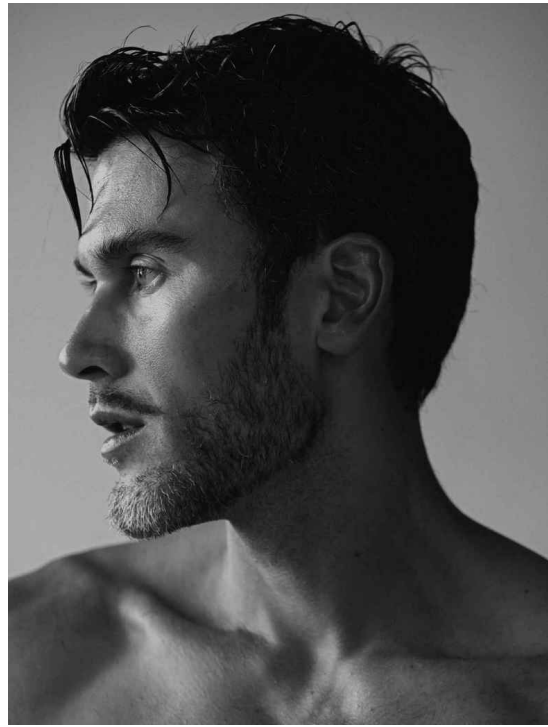

PASCAL BIER

NO TOYS