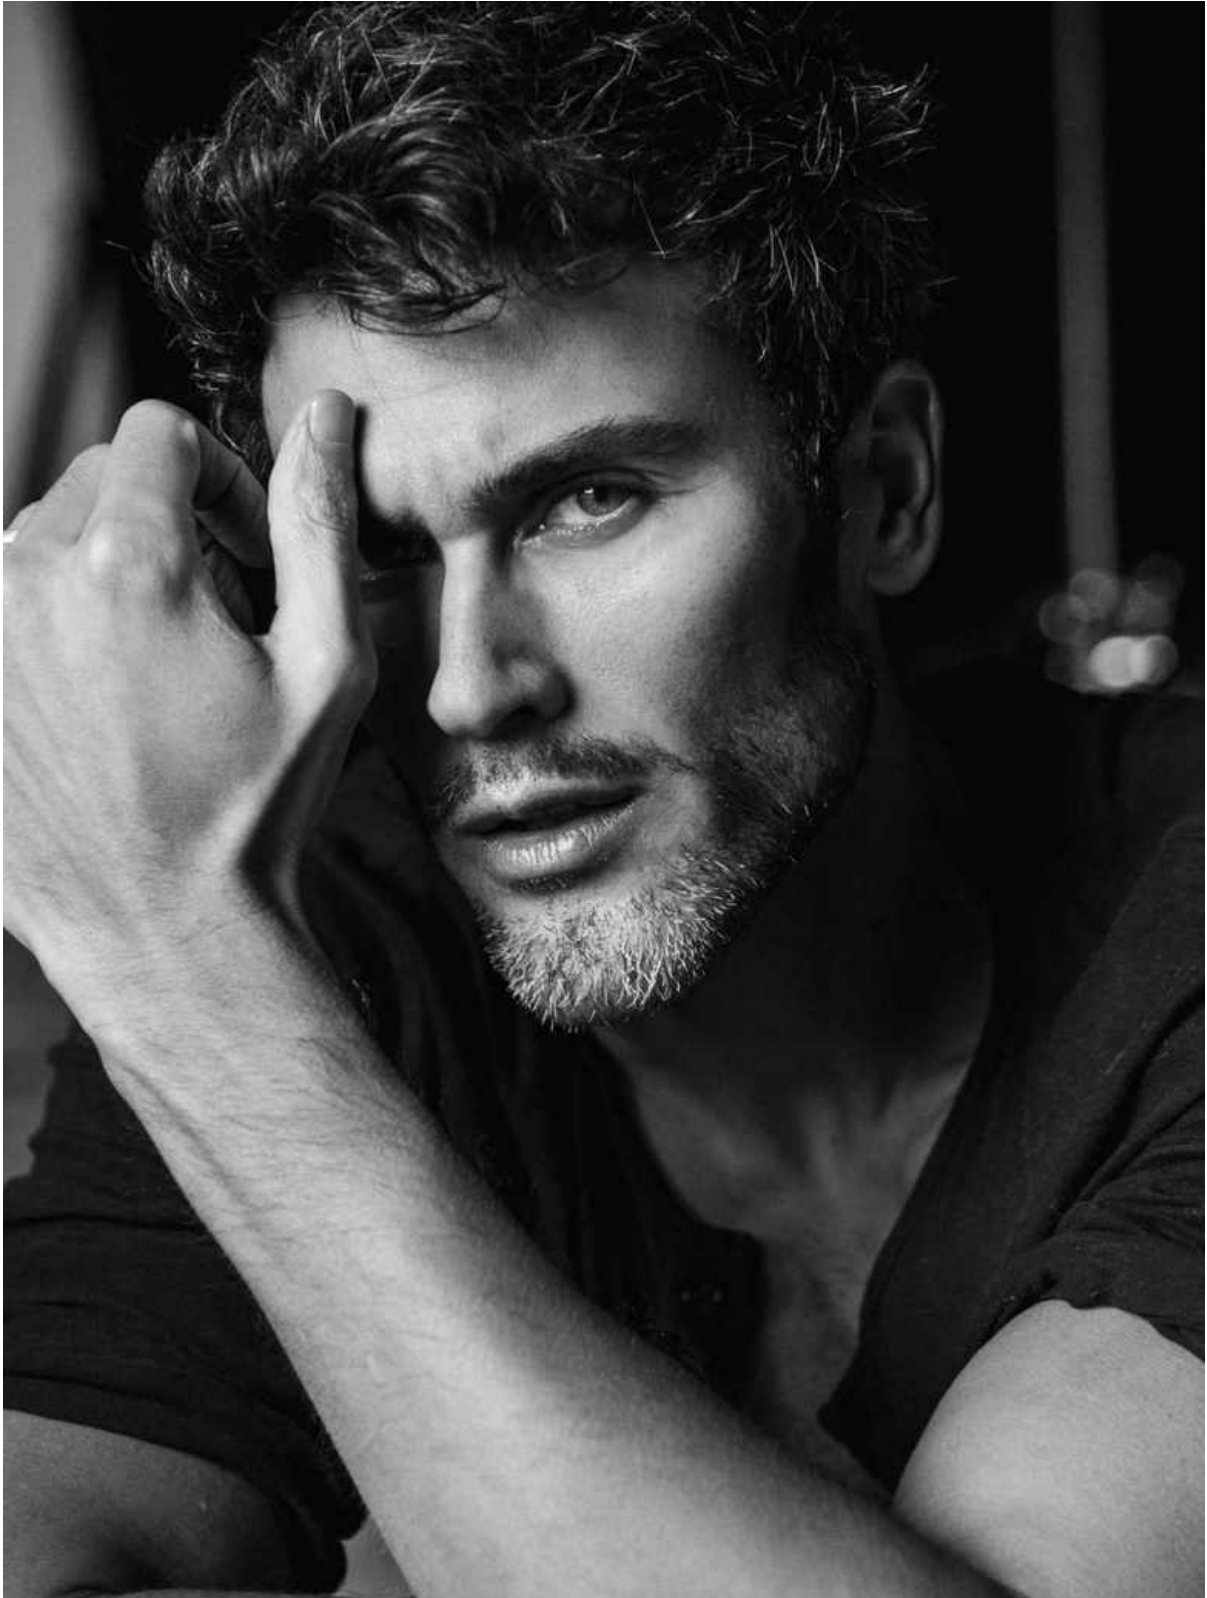

PASCAL BIER

HEIGHT 189 BUST 97 WAIST 79 HIPS 95 SHOES 44 SUIT 48 HAIR BROWN EYES BLUE-GREEN

NO TOYS

PASCAL BIER

NO TOYS

PASCAL BIER

NO TOYS

PASCAL BIER

NO TOYS

PASCAL BIER

COVERstory

4) PERIOD

COVERstory

5) PERIOD

NO TOYS

PASCAL BIER