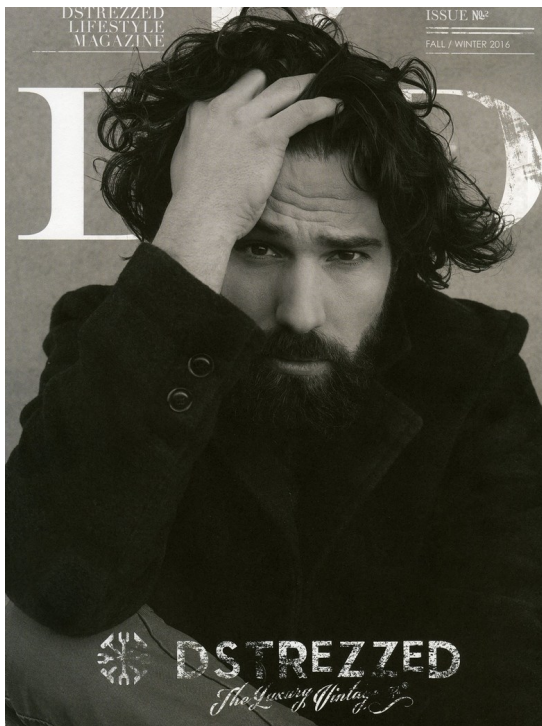

ROBERT FLIPSE

NO TOYS