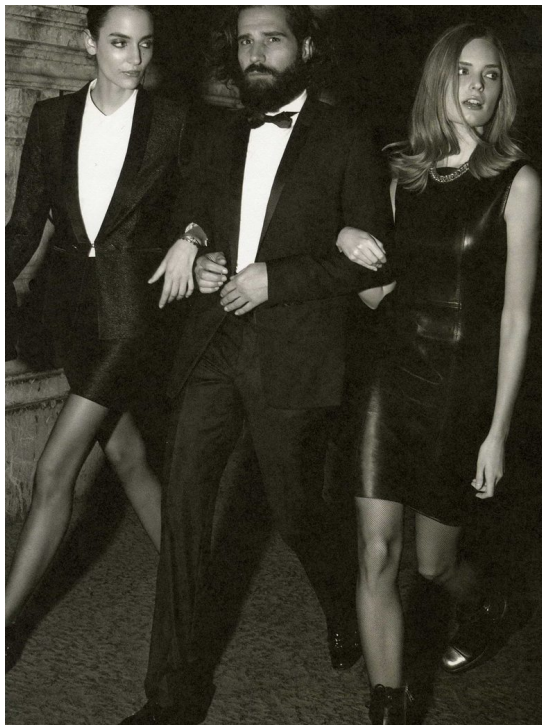

ROBBERT FLIPSE

NO TOYS