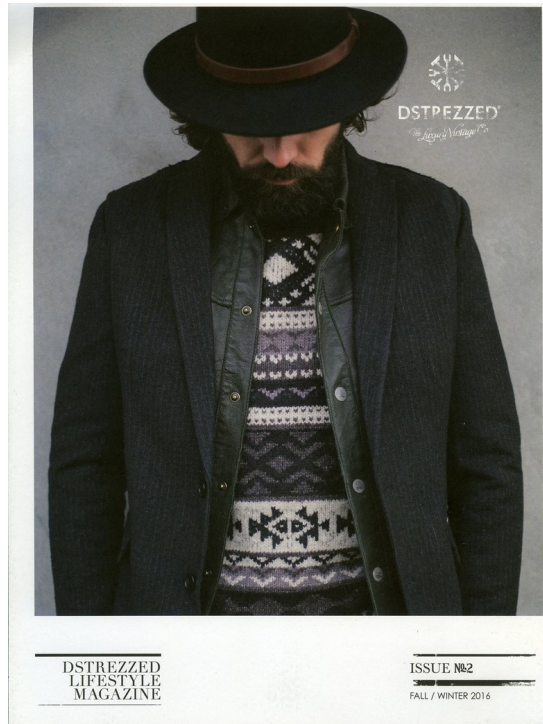

ROBERT FLIPSE

NO TOYS