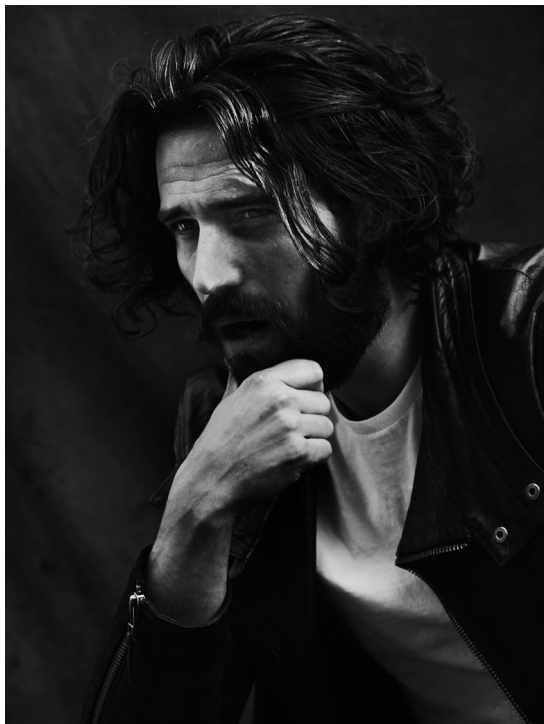

ROBBERT FLIPSE

NO TOYS