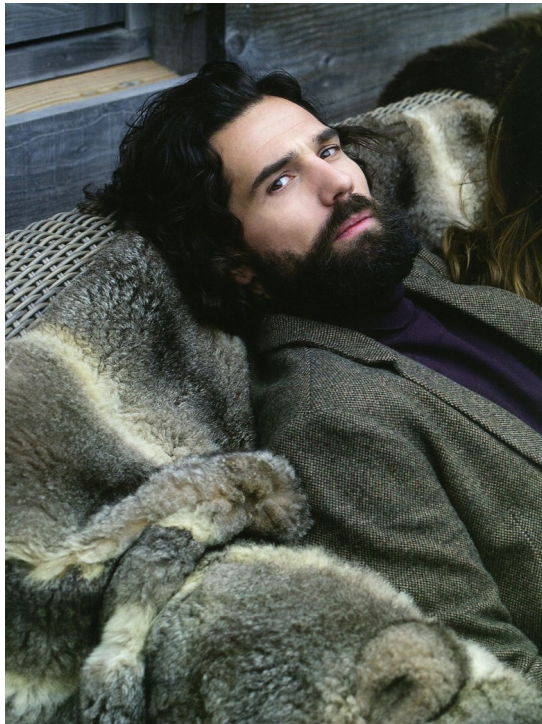

NO TOYS

ROBBERT FLIPSE

THE recognized authority in vintage clothing | DISTRESSED The Luxury Vintage Company

Jacket | 10.11.20 | € 29,95
Sweat | 21.10.22 | € 19,95

NO TOYS

ROBBERT FLIPSE

NO TOYS

ROBERT FLIPSE