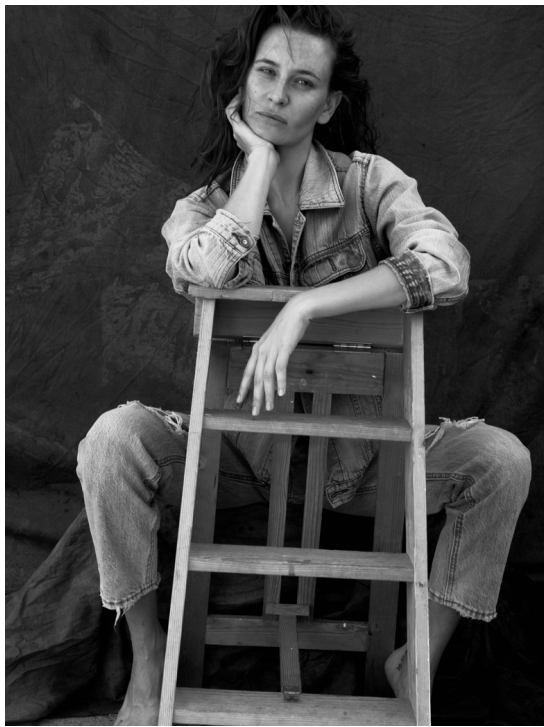

LIZA BIRSTEIN

NO TOYS