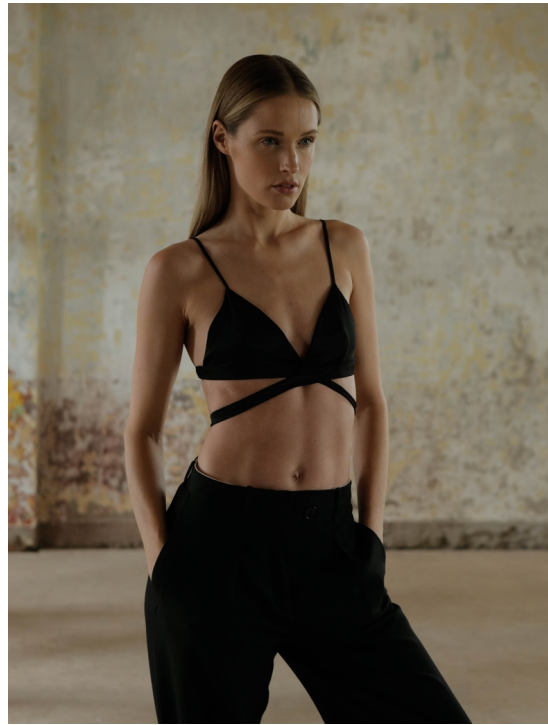

ANNABELL TRAH

NO TOYS