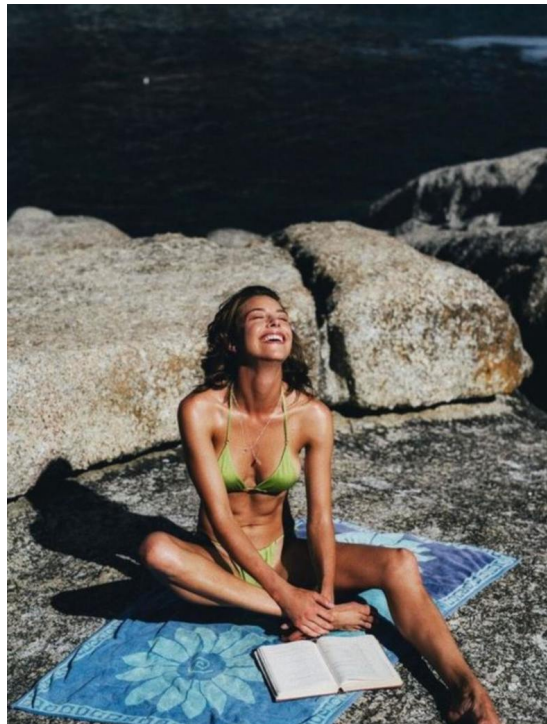

LEONIE BENTZINGER

NO TOYS