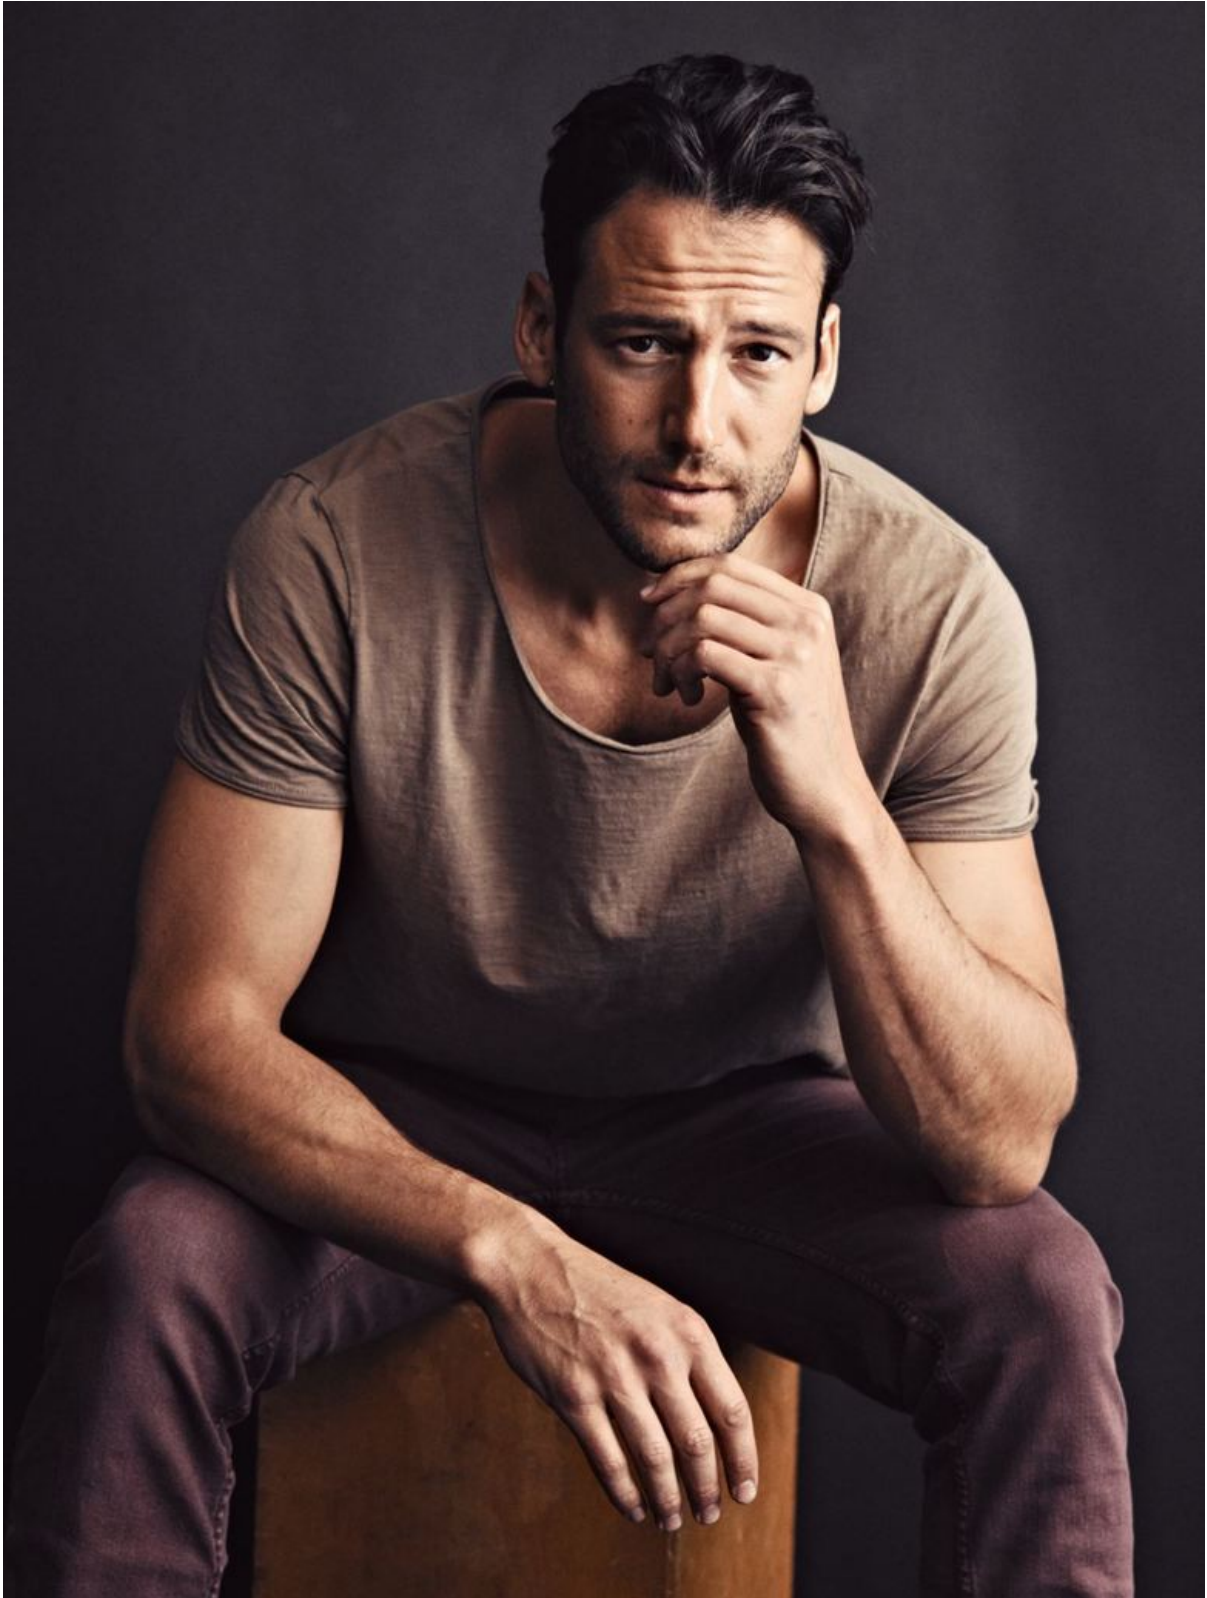

# FRANK VAN DE VELDE

HEIGHT 186 BUST 98 WAIST 77 HIPS 96 SHOES 43 SUIT 50 HAIR BROWN EYES BROWN

NO TOYS