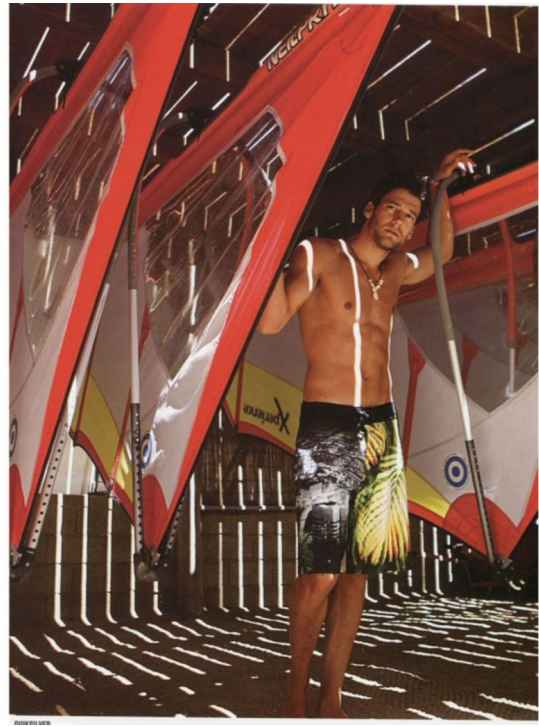

FRANK VAN DE VELDE

NO TOYS