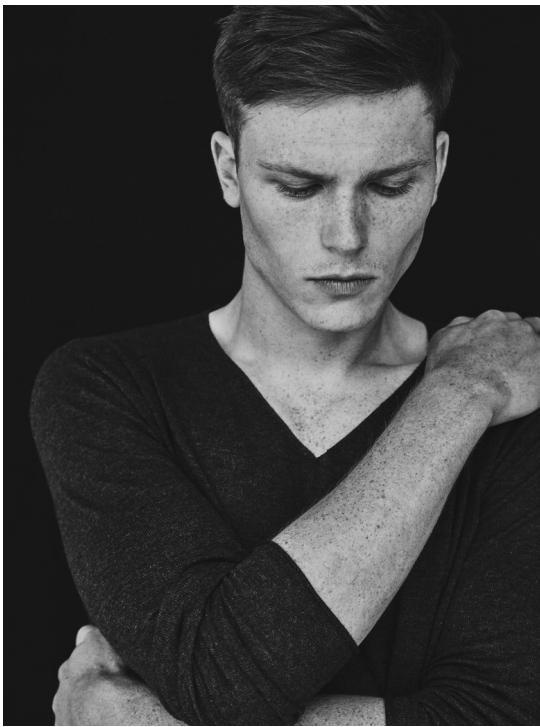

TOMMY KRISTIANSEN

HEIGHT:188 | BUST:100 | WAIST:80 | HIPS:94 | SHOES:45 | SUIT:50 | HAIR:DARK BLONDE | EYES:BLUE

NO TOYS

TOMMY KRISTIANSEN

NO TOYS

TOMMY KRISTIANSEN

NO TOYS

TOMMY KRISTIANSEN