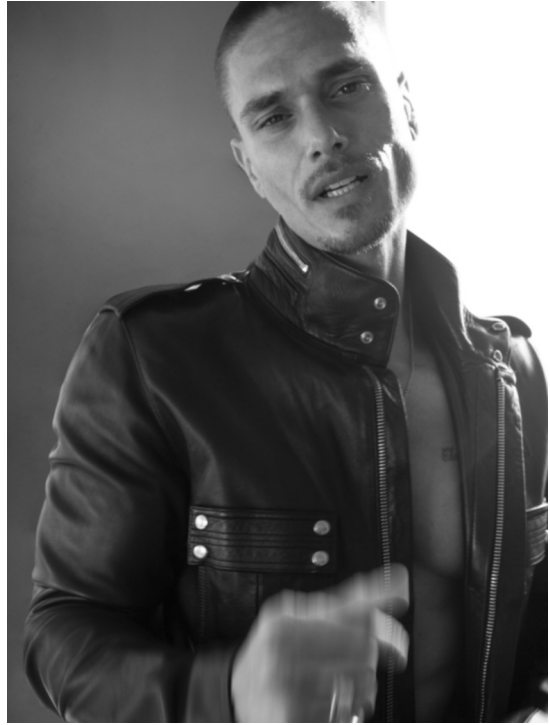

MATTI CEULEMANS

HEIGHT 184 BUST 96 WAIST 74 HIPS 94 SHOES 44 SUIT 48 HAIR BLONDE EYES GREEN-BROWN

NO TOYS

MATTI CEULEMANS

NO TOYS

MATTI CEULEMANS

NO TOYS

MATTI CEULEMANS

SABATO 21 09
LE MAGAZINE DU WEEK-END DE L'ECTHO

NO TOYS

MATTI CEULEMANS

NO TOYS

MATTI CEULEMANS

NO TOYS

MATTI CEULEMANS

NO TOYS