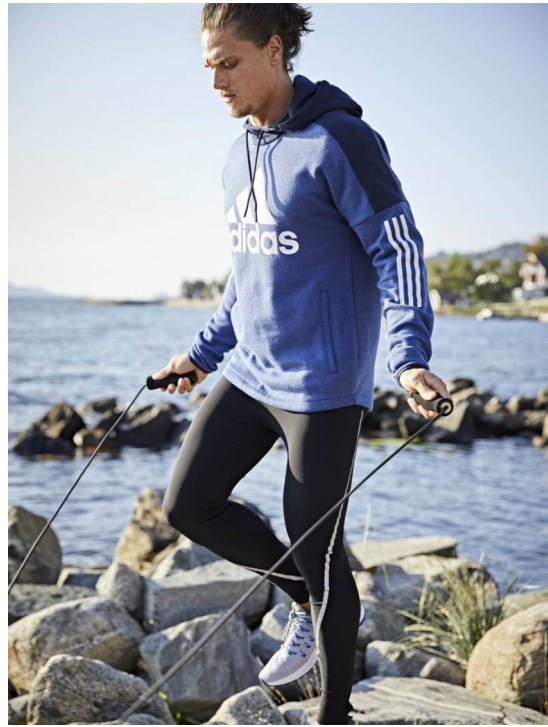

MATTI CEULEMANS

HEIGHT 184 BUST 96 WAIST 74 HIPS 94 SHOES 44 SUIT 48 HAIR BLONDE EYES GREEN-BROWN

NO TOYS

MATTI CEULEMANS

NO TOYS

MATTI CEULEMANS

NO TOYS

MATTI CEULEMANS

SABATO 21 09
LE MAGAZINE DU WEEK-END DE L'ECTHO

NO TOYS

MATTI CEULEMANS

NO TOYS

MATTI CEULEMANS

NO TOYS

MATTI CEULEMANS

NO TOYS