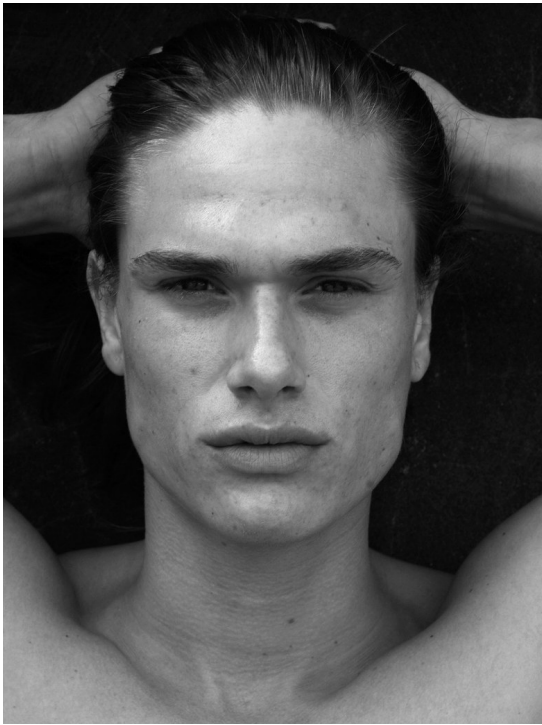

MATTI CEULEMANS

HEIGHT 184 BUST 96 WAIST 74 HIPS 94 SHOES 44 SUIT 48 HAIR BLONDE EYES GREEN-BROWN

NO TOYS

MATTI CEULEMANS

NO TOYS

MATTI CEULEMANS

NO TOYS

MATTI CEULEMANS

SABATO 21 09
LE MAGAZINE DU WEEK-END DE L'ECTHO

NO TOYS

MATTI CEULEMANS

NO TOYS

MATTI CEULEMANS

NO TOYS

MATTI CEULEMANS

NO TOYS