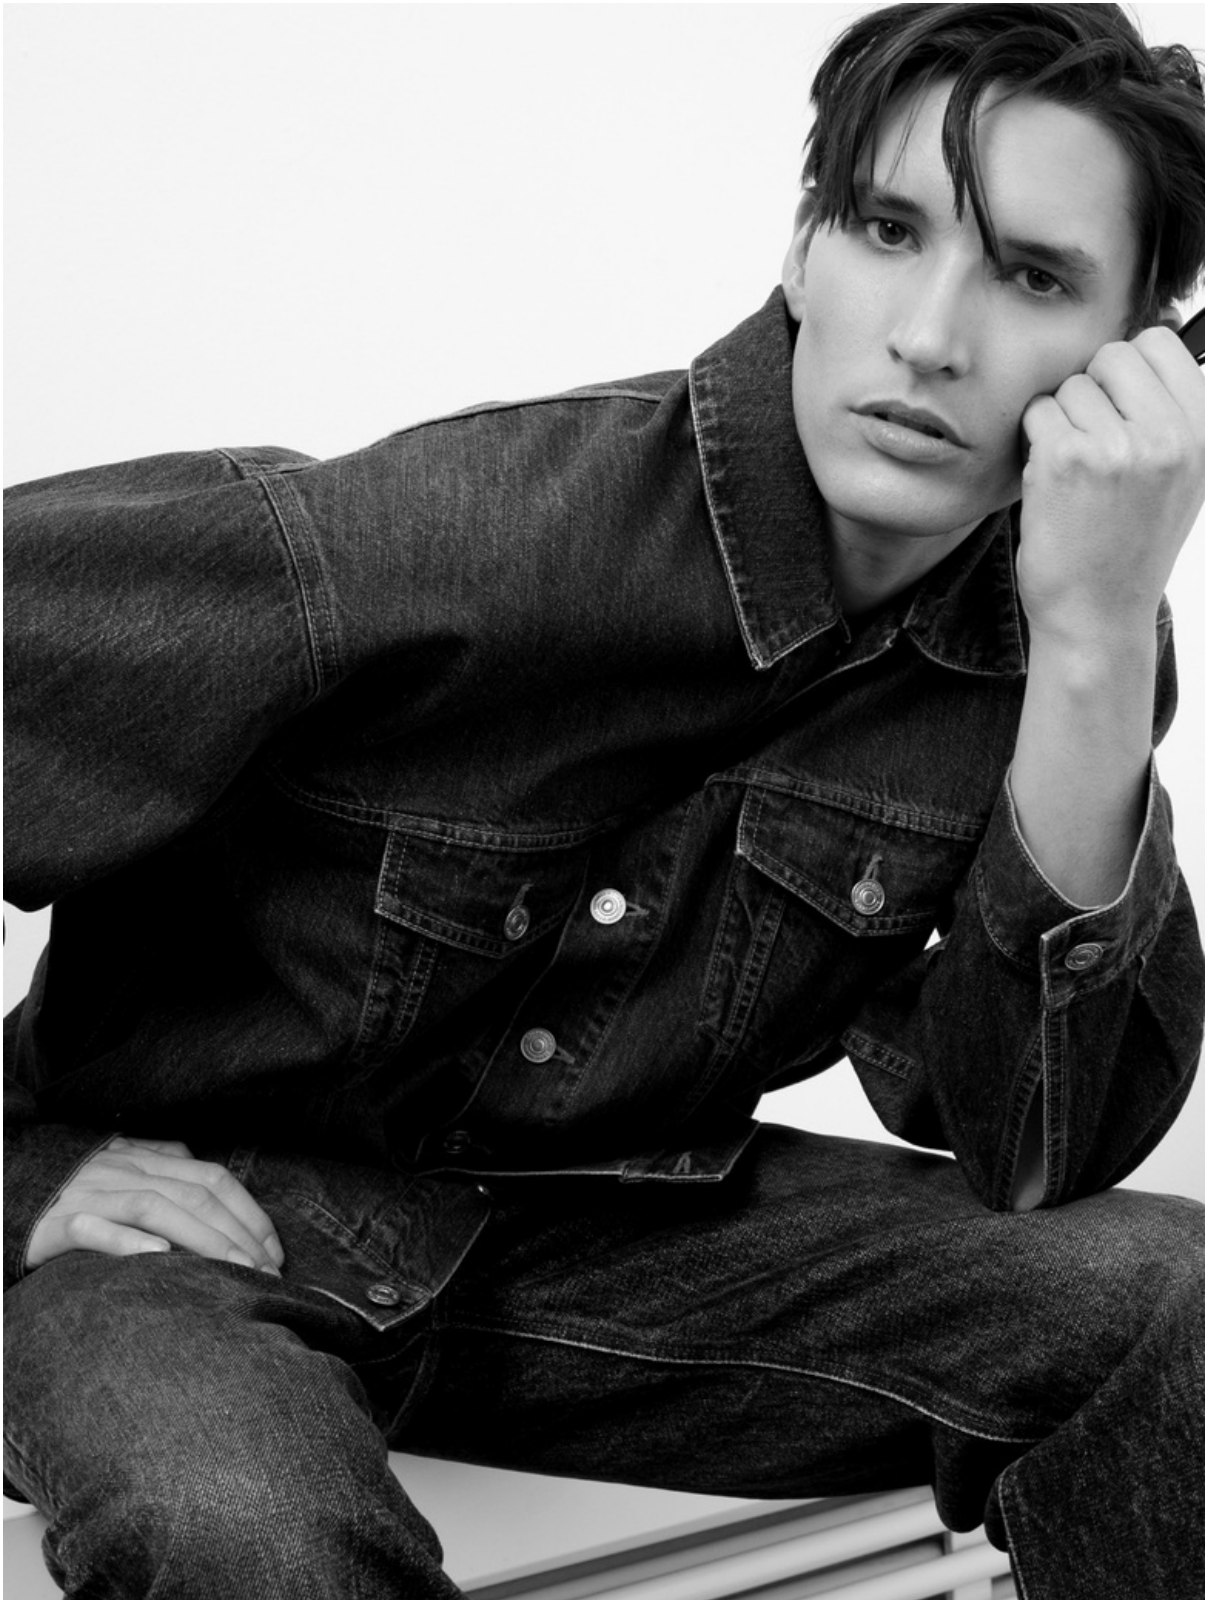

DOMINIK BAUER

HEIGHT:191 | BUST:100 | WAIST:80 | HIPS:96 | SHOES:45 | SUIT:50 | HAIR:BROWN | EYES:BROWN

NO TOYS

DOMINIK BAUER

NO TOYS

DOMINIK BAUER

NO TOYS

DOMINIK BAUER