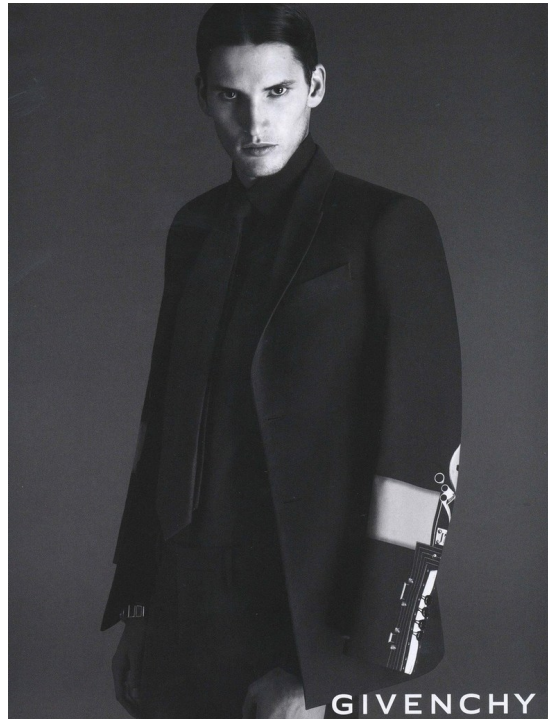

DOMINIK BAUER

NO TOYS