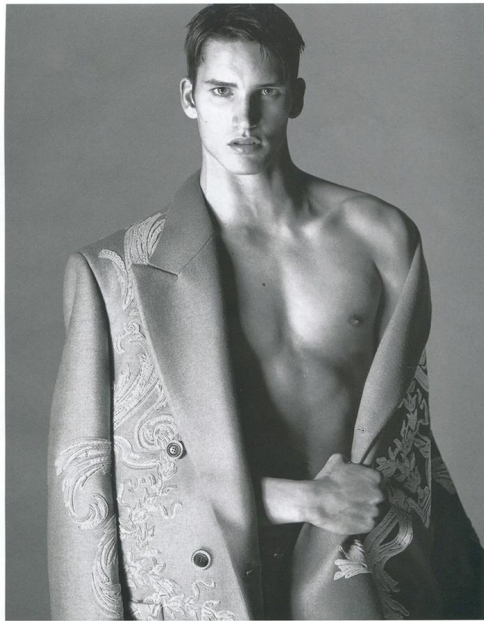

DOMINIK BAUER

VERSACE