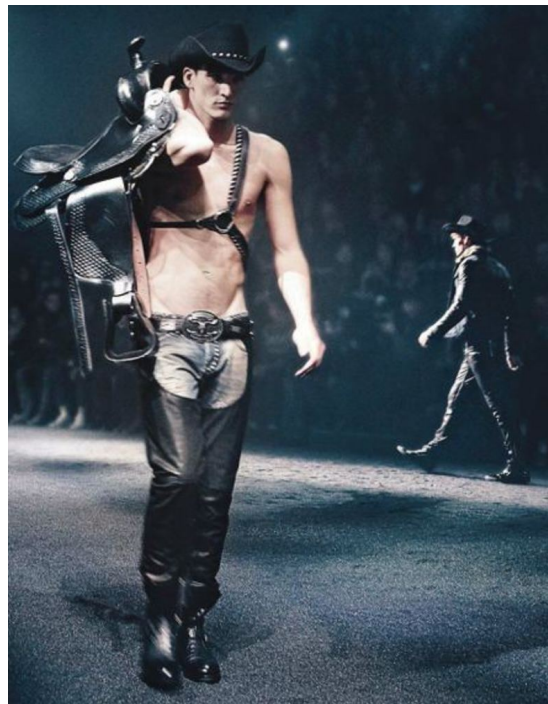

DOMINIK BAUER

DAVIDOFF

PHILIPP PLEIN

NO TOYS