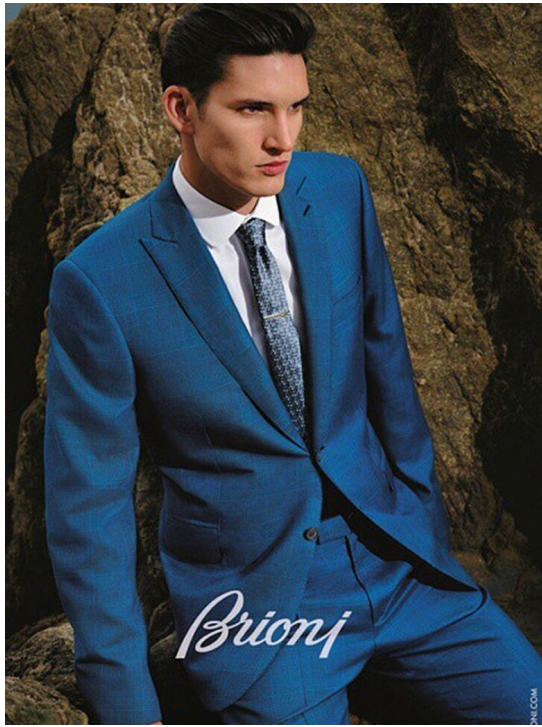

DOMINIK BAUER

NO TOYS