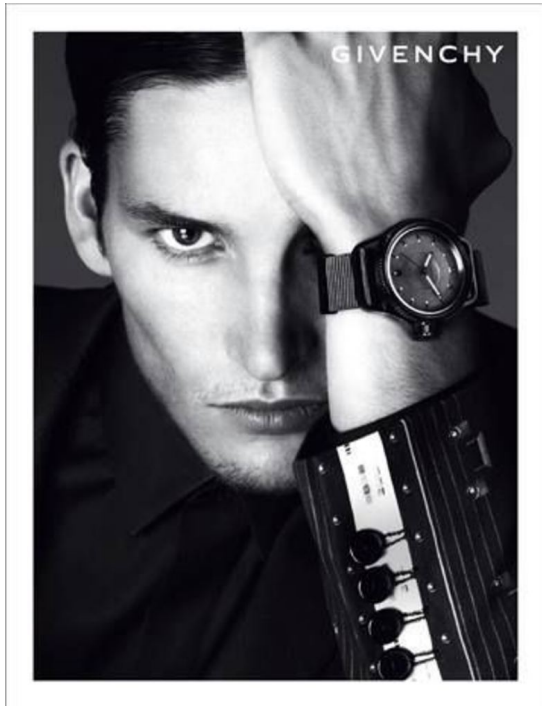

DOMINIK BAUER

NO TOYS