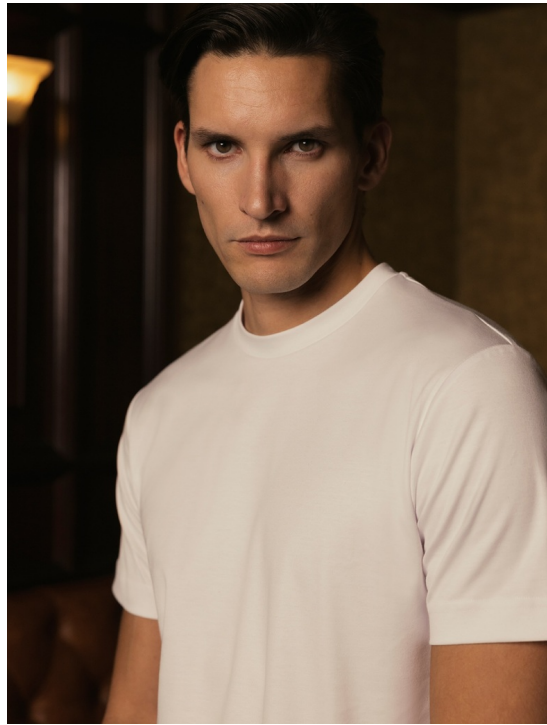

DOMINIK BAUER

HEIGHT:191 | BUST:100 | WAIST:80 | HIPS:96 | SHOES:45 | SUIT:50 | HAIR:BROWN | EYES:BROWN

NO TOYS

DOMINIK BAUER

NO TOYS

DOMINIK BAUER

NO TOYS

DOMINIK BAUER