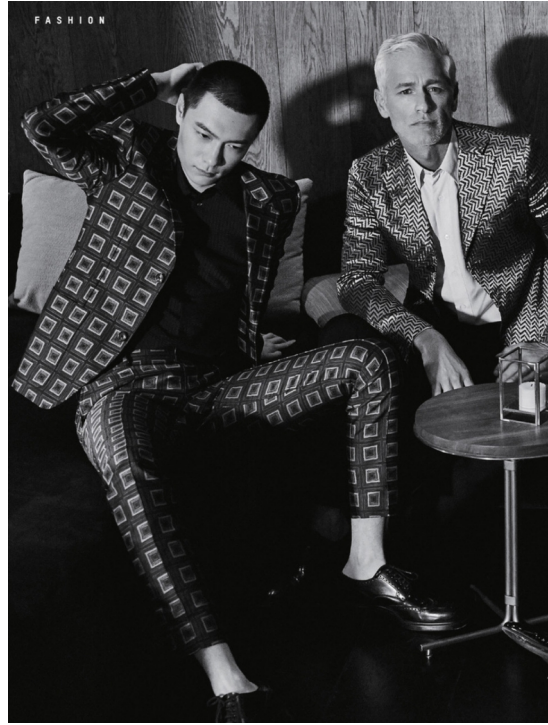

GELATI

NO TOYS