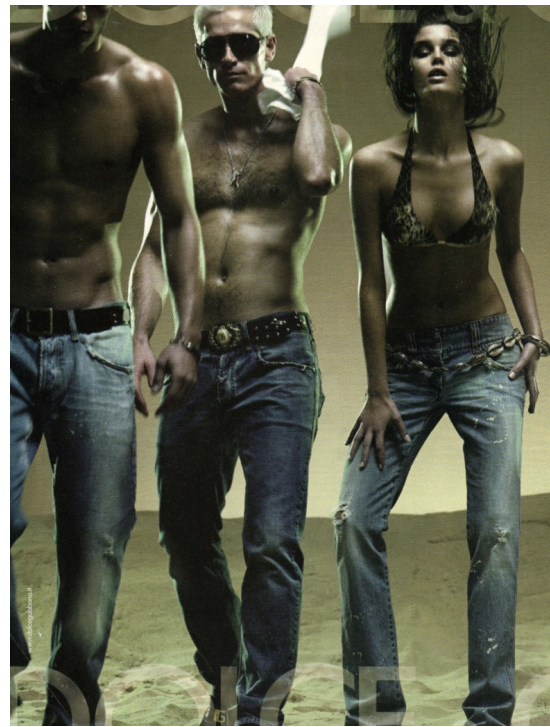

GELATI

no toys
modelagency