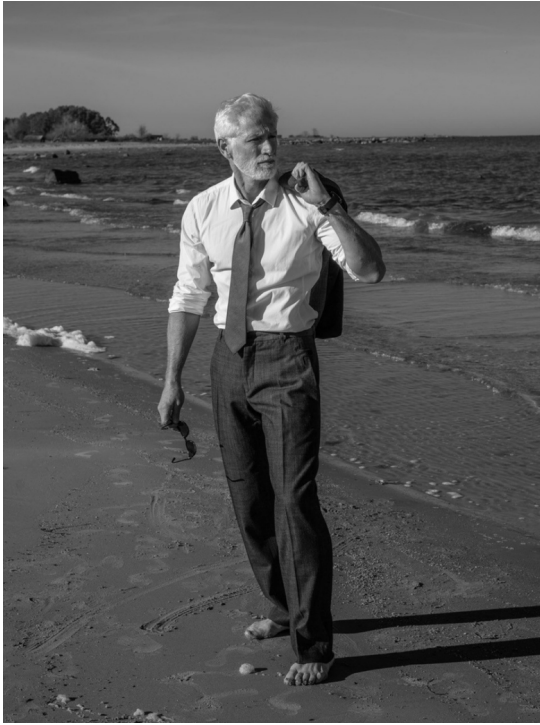

GELATI

HEIGHT 186 BUST 100 WAIST 77 HIPS 98 SHOES 44 SUIT 50 HAIR GREY EYES GREEN-GREY

**no toys
modélagency**

GELATI

**no toys
modelagency**

GELATI

**no toys
modelagency**

GELATI