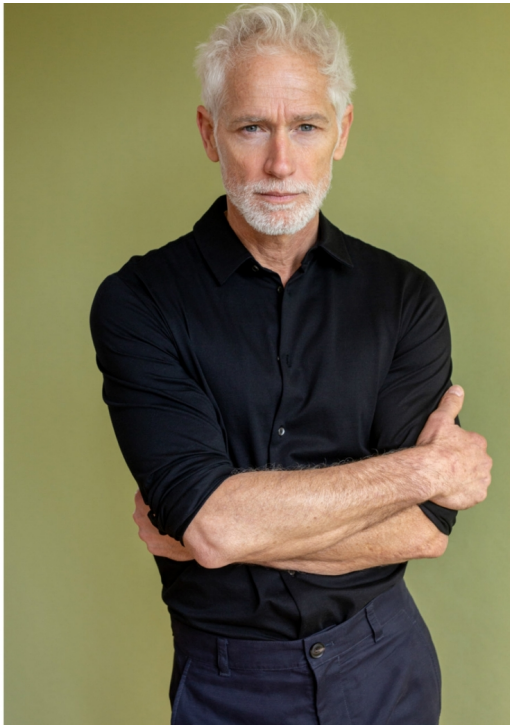

GELATI

HEIGHT 186 BUST 100 WAIST 77 HIPS 98 SHOES 44 SUIT 50 HAIR GREY EYES GREEN-GREY

**no toys
modélagency**

GELATI

**no toys
modelagency**

GELATI

**no toys
modelagency**

GELATI