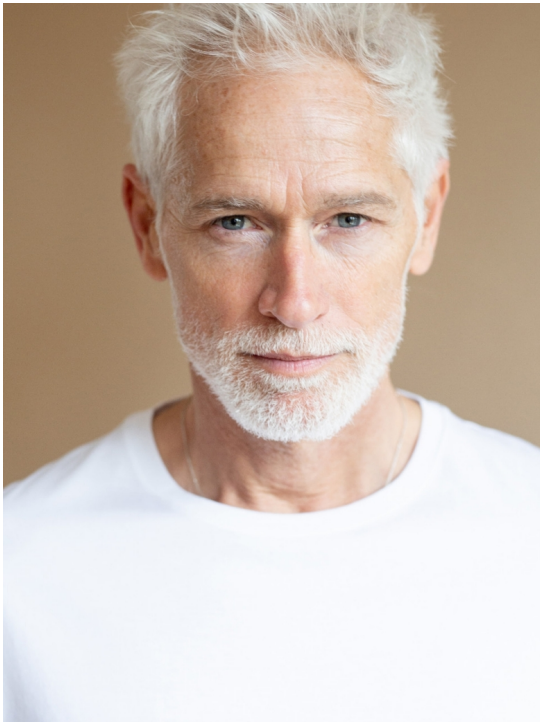

GELATI

HEIGHT 186 BUST 100 WAIST 77 HIPS 98 SHOES 44 SUIT 50 HAIR GREY EYES GREEN-GREY

**no toys
modélagency**

GELATI

**no toys
modelagency**

GELATI

**no toys
modelagency**

GELATI