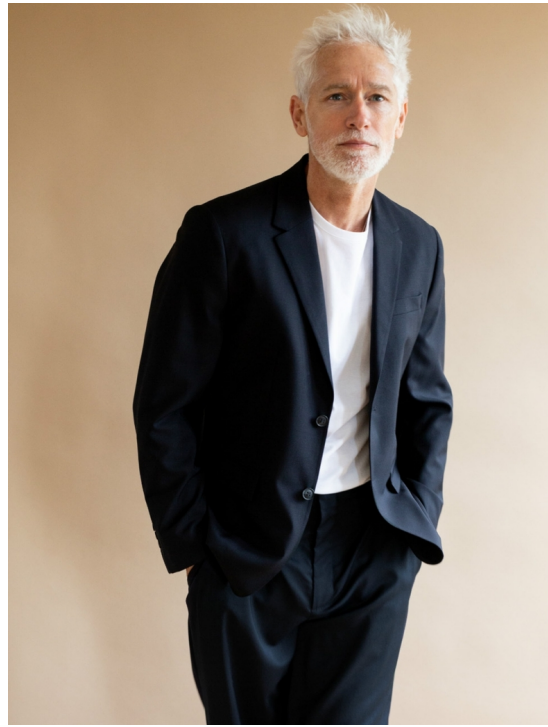

GELATI

HEIGHT:186 | BUST:100 | WAIST:77 | HIPS:98 | SHOES:44 | SUIT:50 | HAIR:GREY | EYES:GREEN-GREY

NO TOYS

GELATI

NO TOYS

GELATI

NO TOYS

GELATI