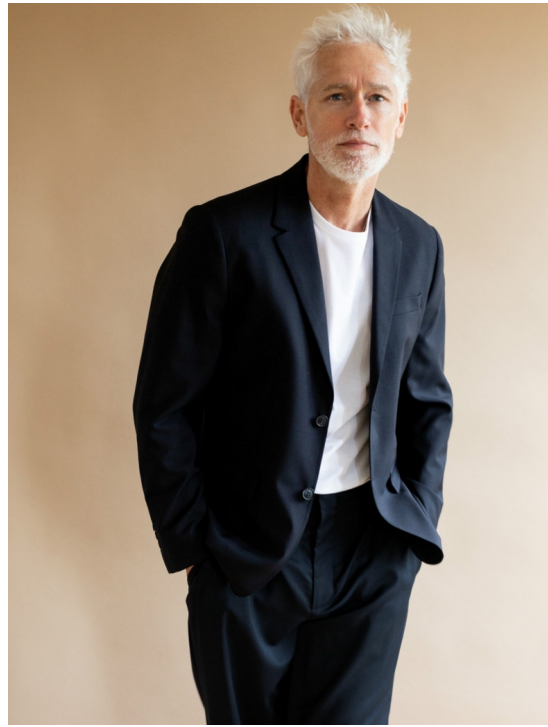

GELATI

HEIGHT 186 BUST 100 WAIST 77 HIPS 98 SHOES 44 SUIT 50 HAIR GREY EYES GREEN-GREY

**no toys
modélagency**

GELATI

**no toys
modelagency**

GELATI

**no toys
modelagency**

GELATI