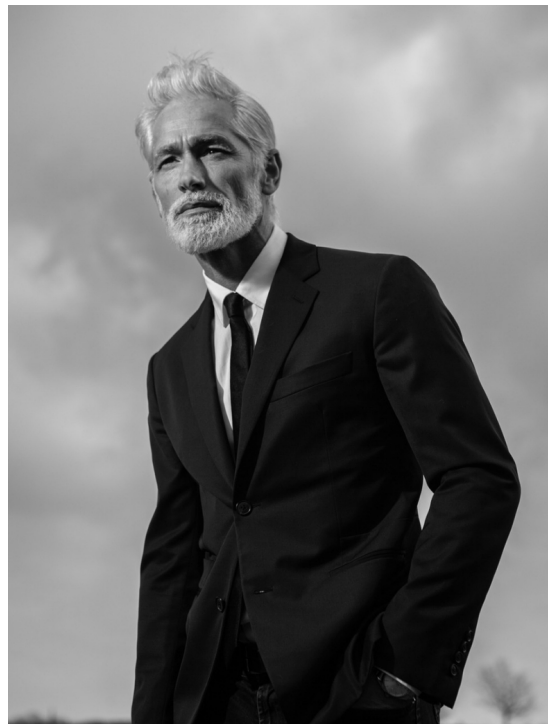

GELATI

HEIGHT 186 BUST 100 WAIST 77 HIPS 98 SHOES 44 SUIT 50 HAIR GREY EYES GREEN-GREY

**no toys
modélagency**

GELATI

**no toys
modelagency**

GELATI

**no toys
modelagency**

GELATI