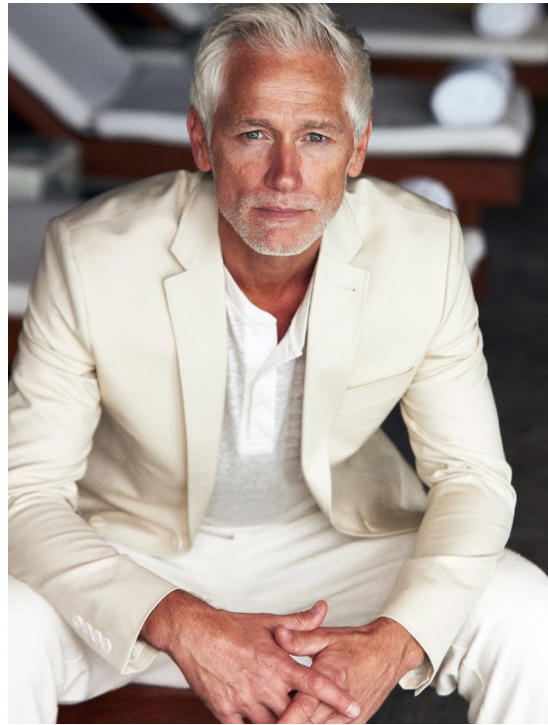

GELATI

**no toys
modelagency**