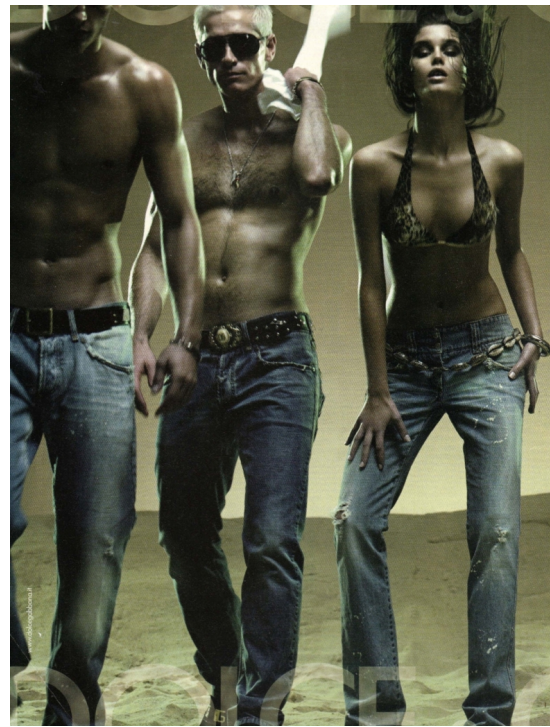

GELATI

NO TOYS