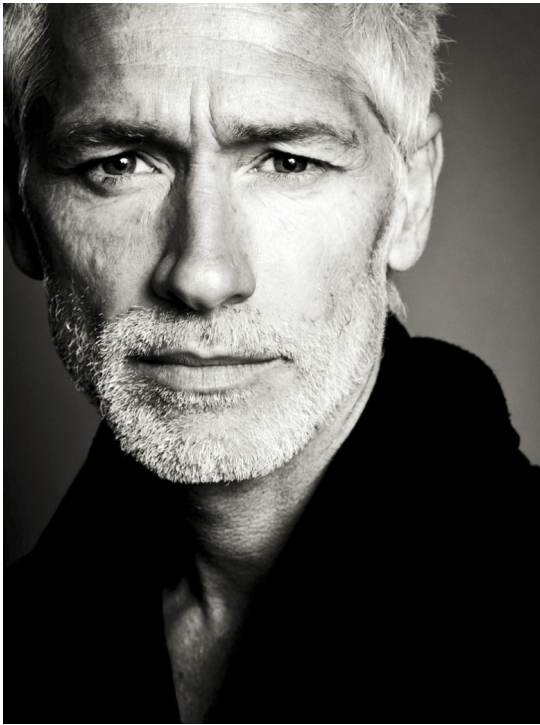

GELATI

HEIGHT 186 BUST 100 WAIST 77 HIPS 98 SHOES 44 SUIT 50 HAIR GREY EYES GREEN-GREY

**no toys
modélagency**

GELATI

**no toys
modelagency**

GELATI

**no toys
modelagency**

GELATI

**no toys
modelagency**

GELATI

**no toys
modelagency**

GELATI

no toys
modelagency

GELATI

**no toys
modelagency**