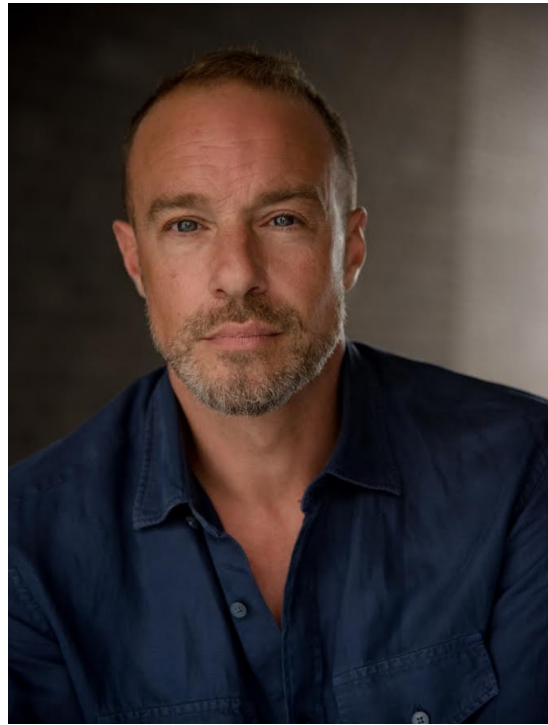

DENNIS SCHOLZ actor

HEIGHT 182 BUST 97 WAIST 83 HIPS 97 SHOES 42 SUIT 50 HAIR BROWN EYES BLUE

NO TOYS

DENNIS SCHOLZ actor

NO TOYS

DENNIS SCHOLZ actor

NO TOYS

DENNIS SCHOLZ actor