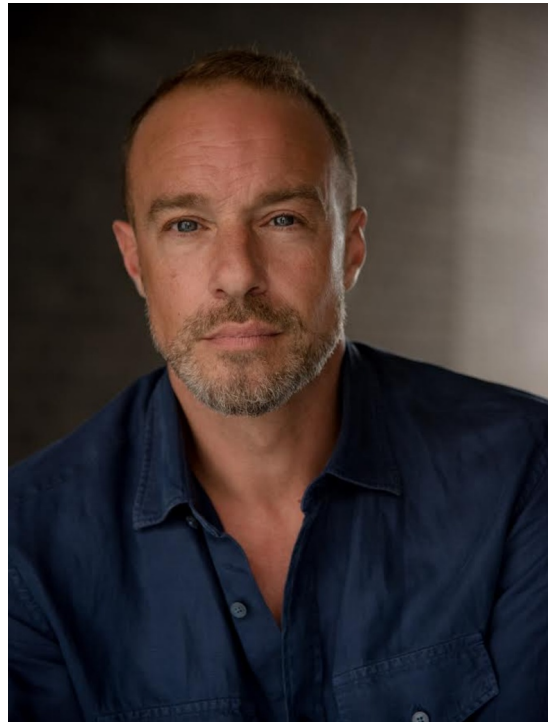

# DENNIS SCHOLZ actor

HEIGHT:182 | BUST:97 | WAIST:83 | HIPS:97 | SHOES:42 | SUIT:50 | HAIR:BROWN | EYES:BLUE

NO TOYS

# DENNIS SCHOLZ actor

NO TOYS