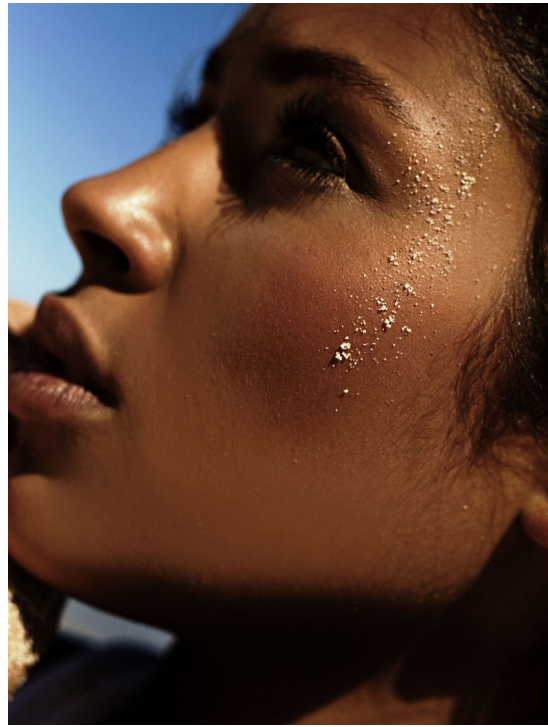

JAMILA

NO TOYS