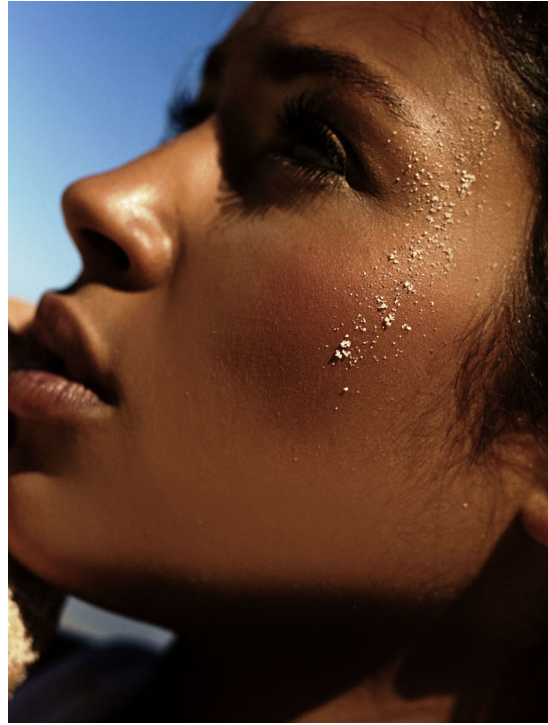

JAMILA

NO TOYS