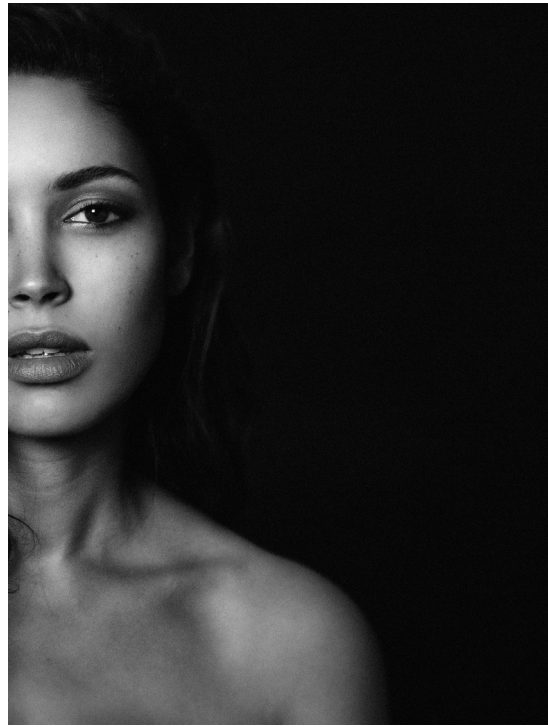

JAMILA

NO TOYS