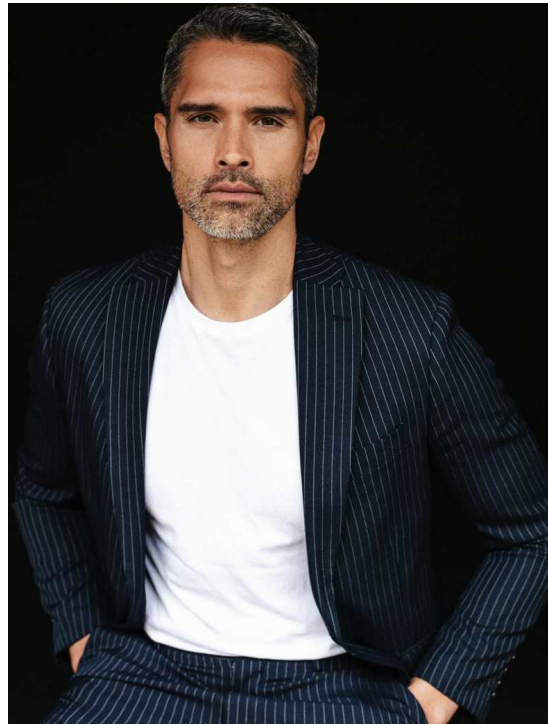

DAVE-GORDON BÖHM

NO TOYS