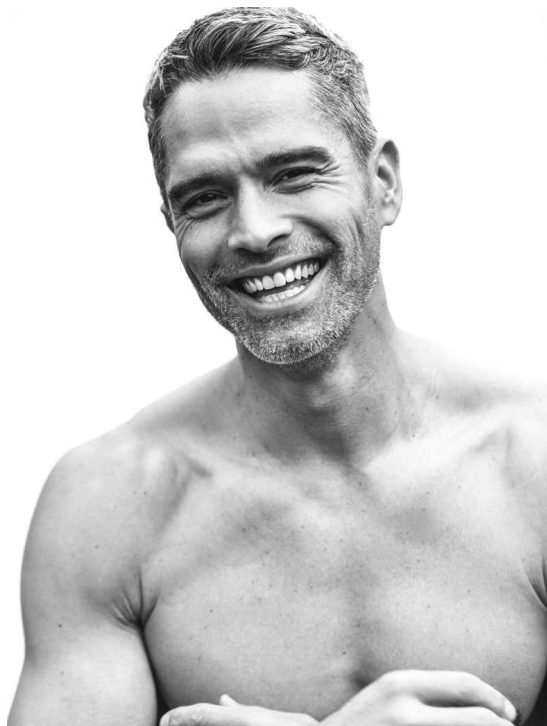

DAVE-GORDON BÖHM

NO TOYS