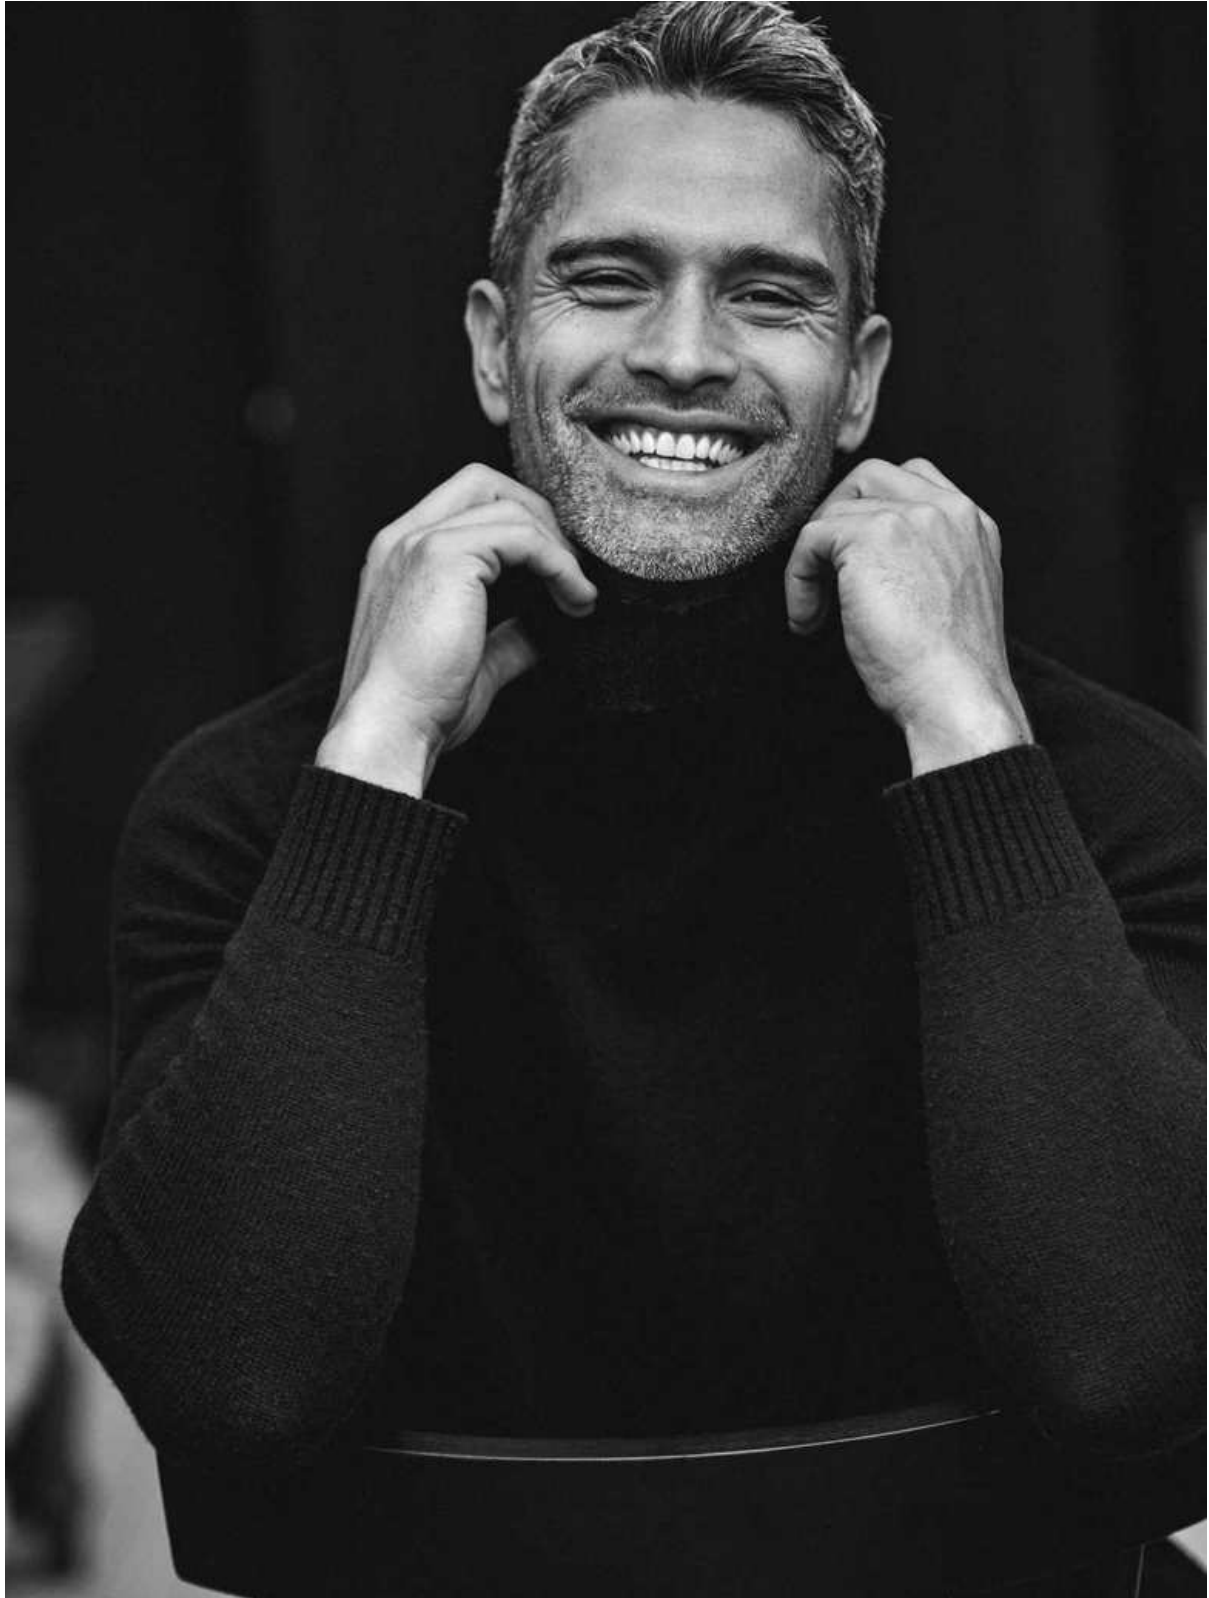

# DAVE-GORDON BÖHM

HEIGHT 189 BUST 104 WAIST 84 HIPS 102 SHOES 45 SUIT 98 HAIR SALT & PEPPER EYES BROWN

NO TOYS