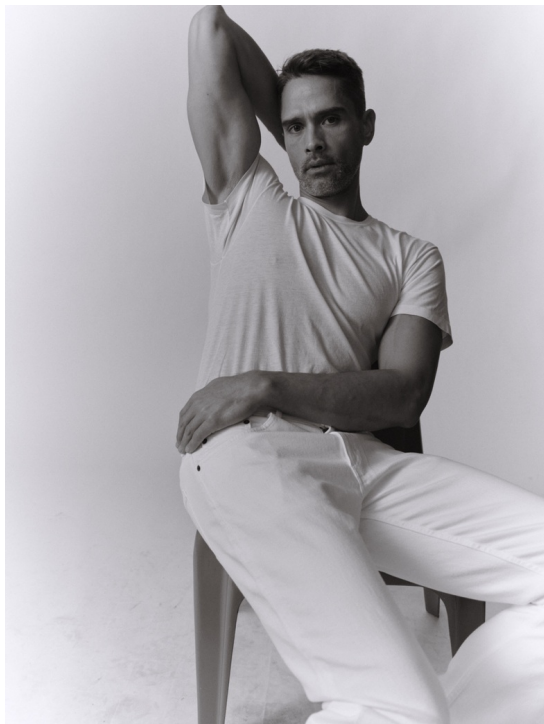

DAVE-GORDON BÖHM

NO TOYS