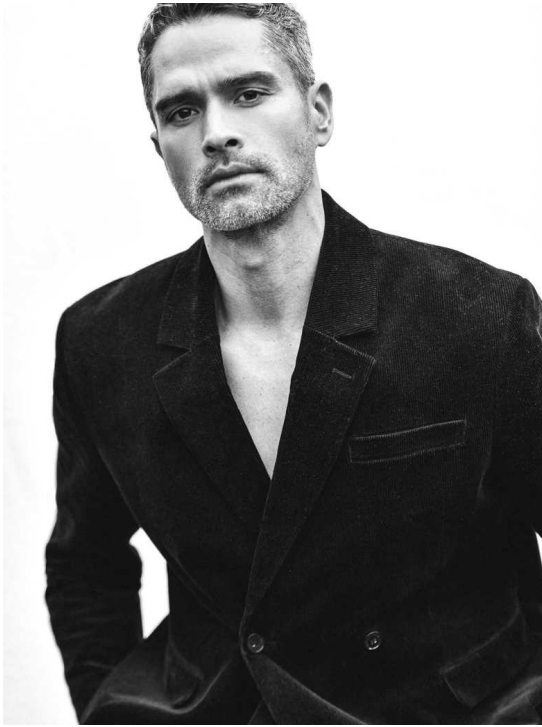

DAVE-GORDON BÖHM

NO TOYS