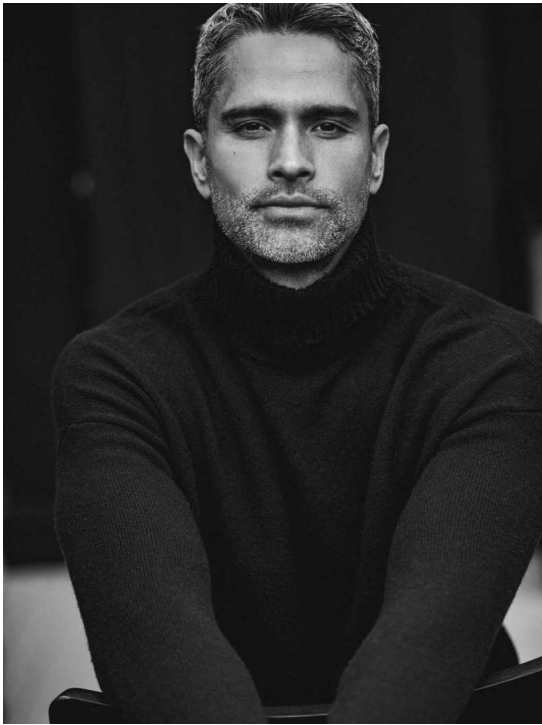

DAVE-GORDON BÖHM

NO TOYS