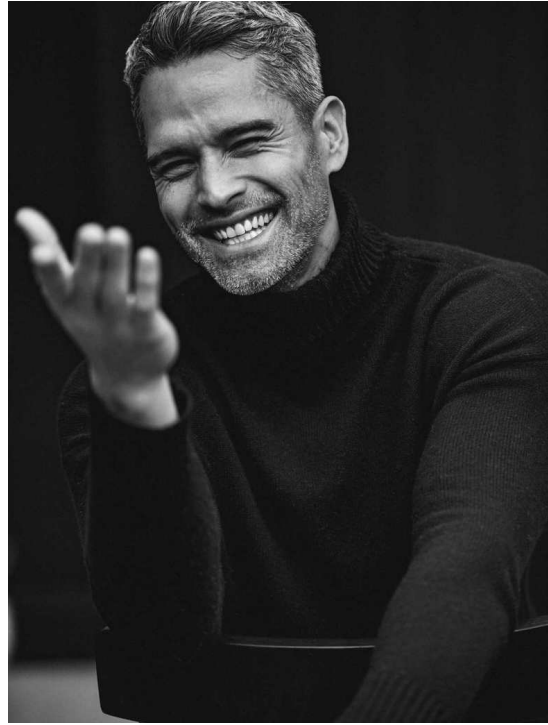

DAVE-GORDON BÖHM

NO TOYS