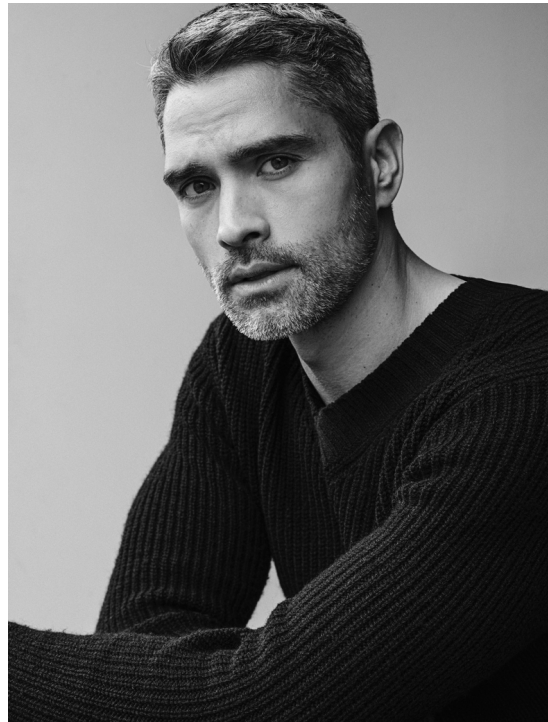

DAVE-GORDON BÖHM

NO TOYS