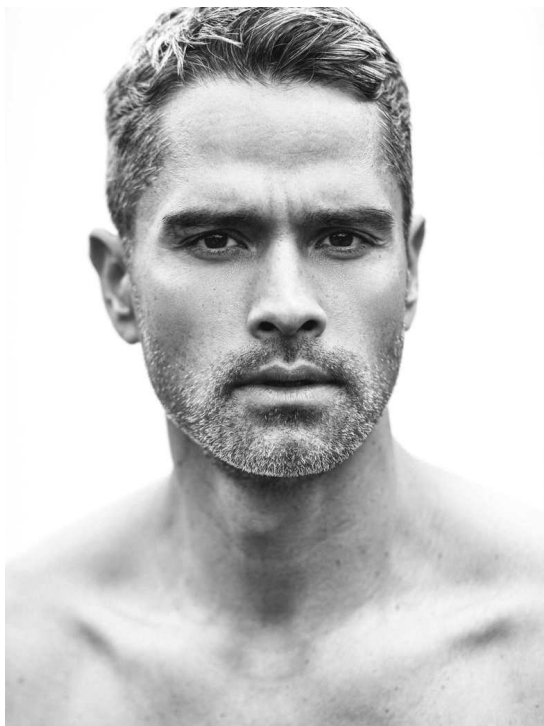

DAVE-GORDON BÖHM

NO TOYS