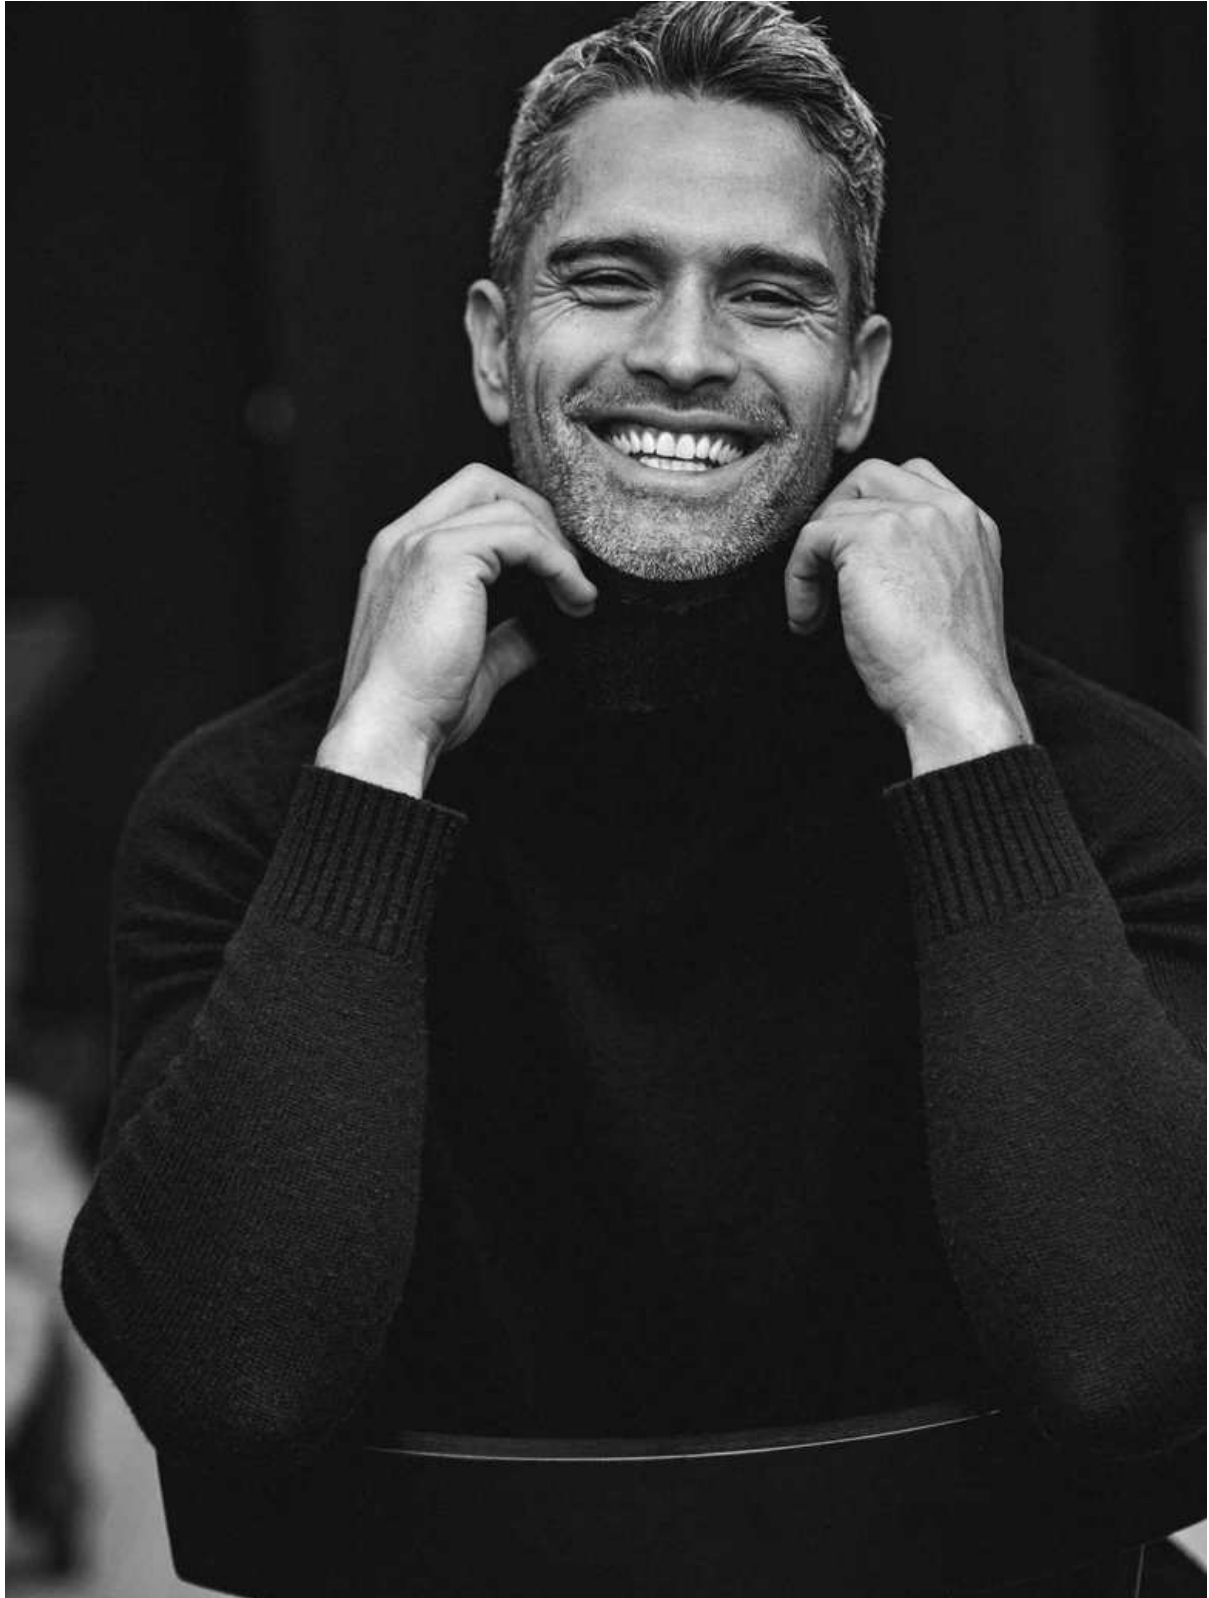

# DAVE-GORDON BÖHM

HEIGHT:189 | BUST:104 | WAIST:84 | HIPS:102 | SHOES:45 | SUIT:98 | HAIR:SALT & PEPPER | EYES:BROWN

NO TOYS