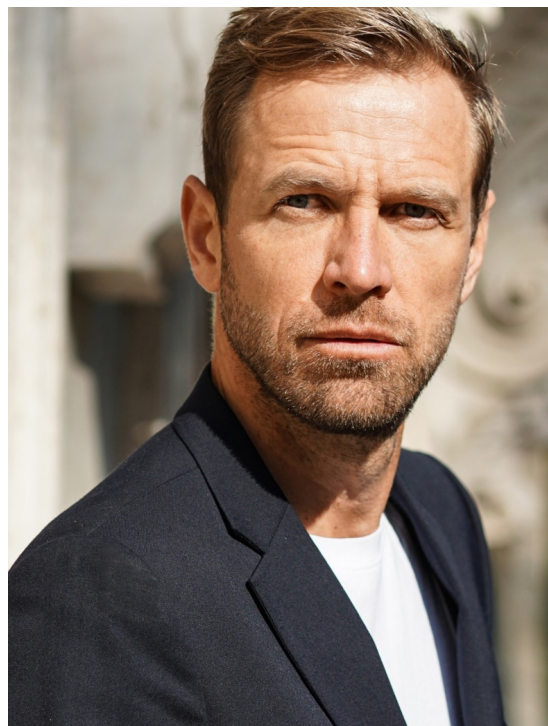

POLAR
LISTENS TO YOUR BODY

**SMARTERES TRAINING
MIT INTEGRIERTEM GPS**

RC3 GPS

Der neue Polar RC3 GPS

SMART COACHING
since 1977

The image shows Matthias Larsen running on a paved path. In the foreground, a Polar RC3 GPS watch is displayed with the following data on its screen: HEART RATE 76, 5:30, 8.60, and 12.5. The watch has a black strap and a red accent.