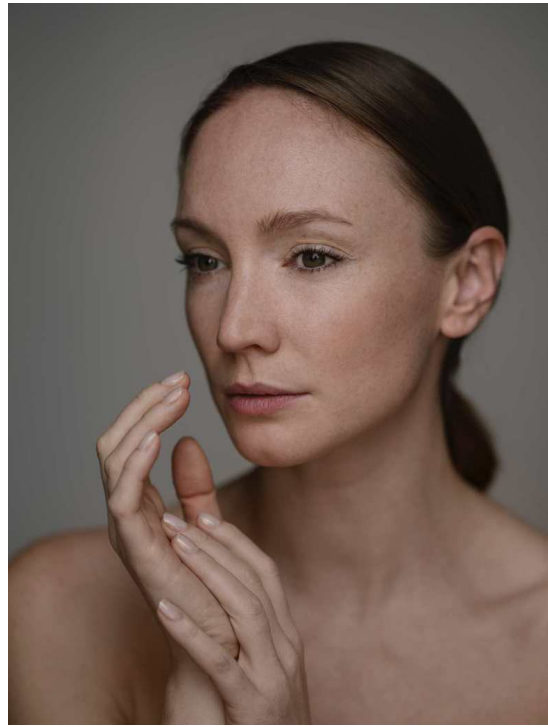

LARA PATZACK

NO TOYS