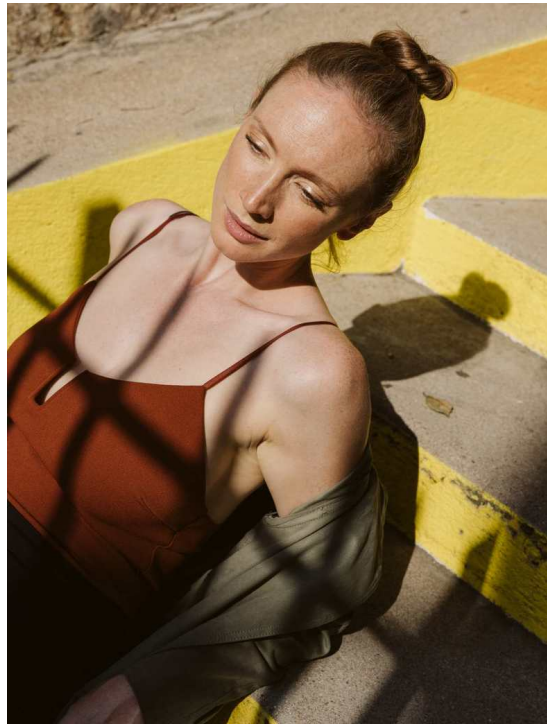

LARA PATZACK

NO TOYS