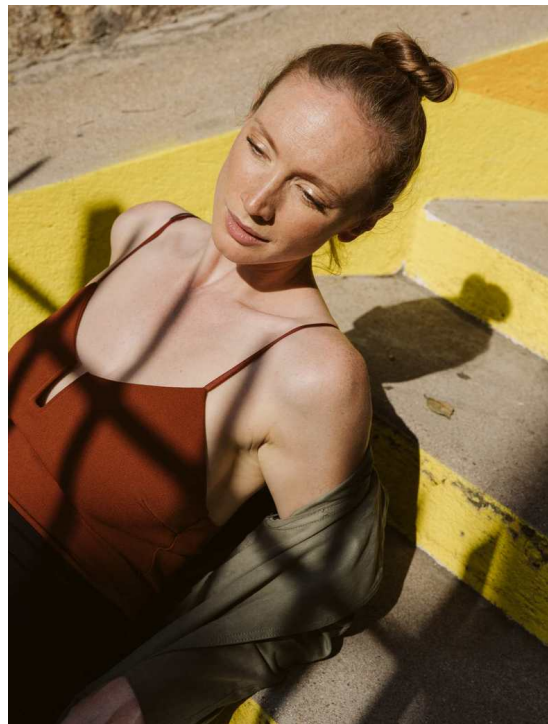

LARA PATZACK

NO TOYS