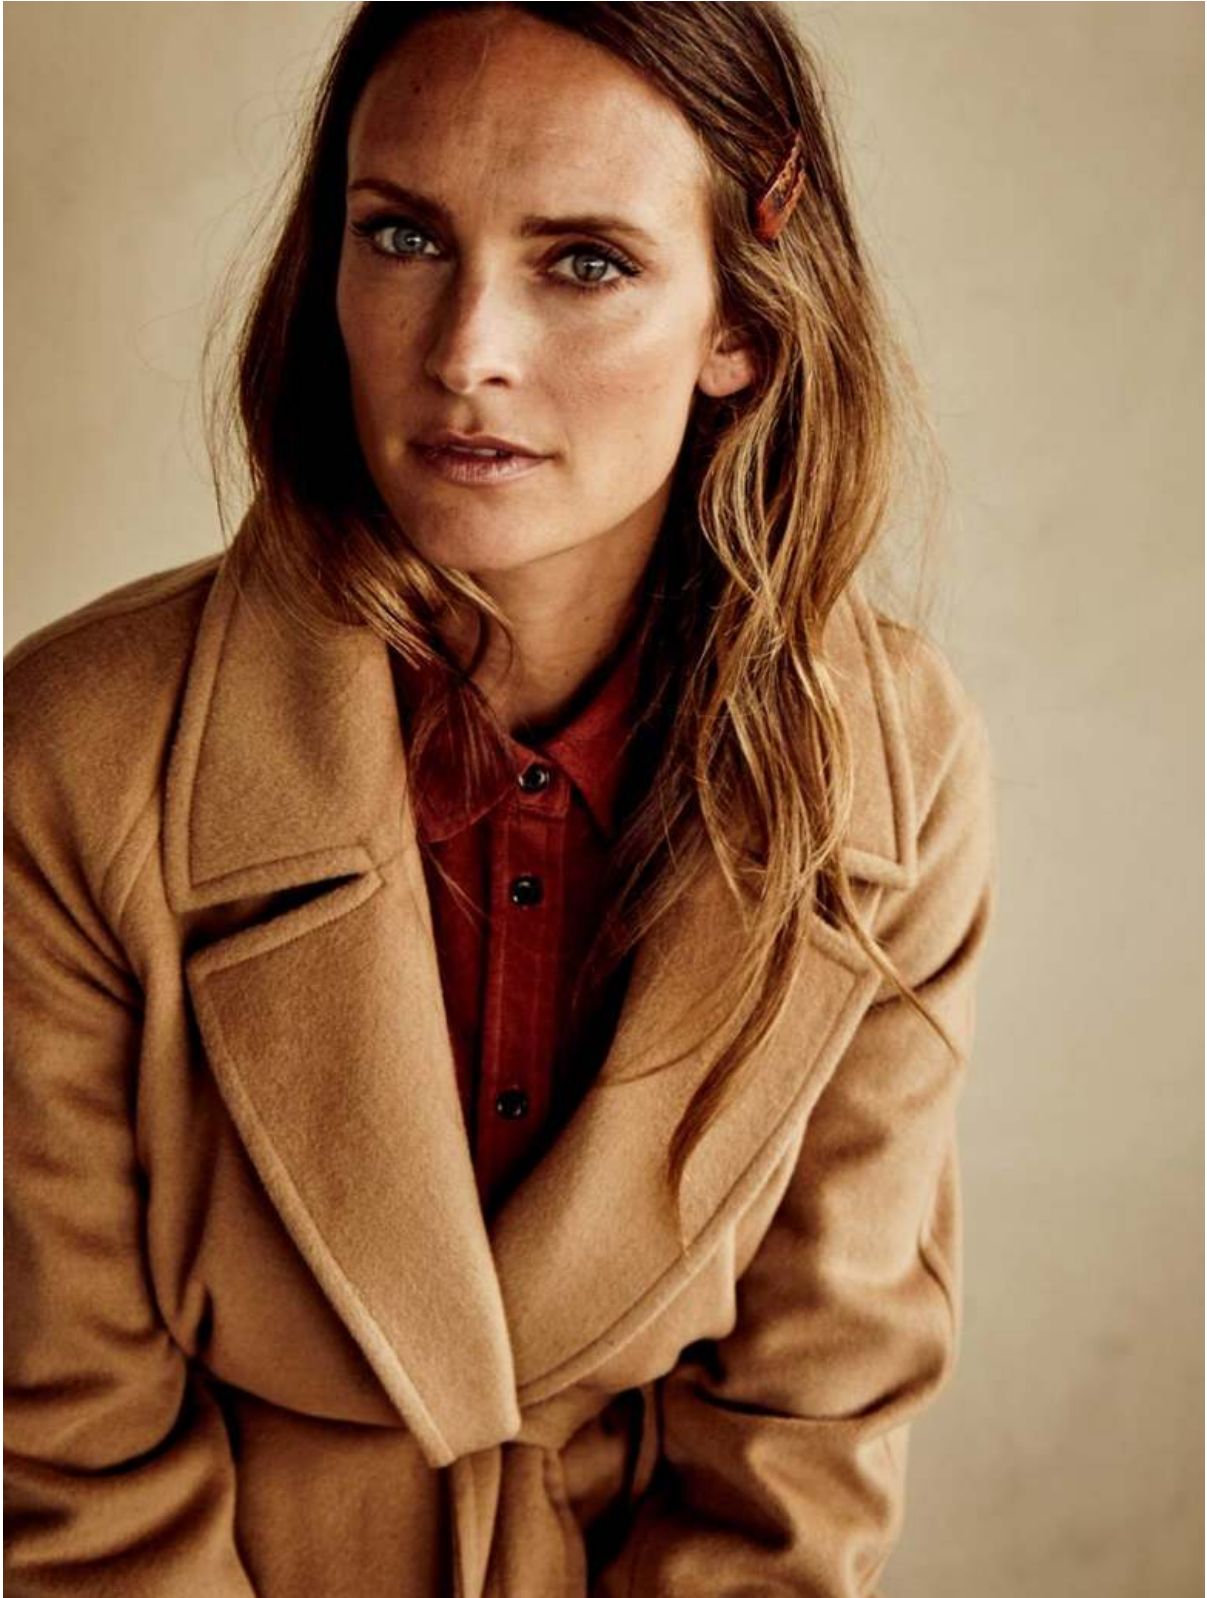

FLORENCE

HEIGHT:175 | BUST:91 | WAIST:69 | HIPS:90 | SHOES:38 | DRESS:36 | HAIR:brown | EYES:blue

NO TOYS

FLORENCE

NO TOYS

FLORENCE

NO TOYS

FLORENCE