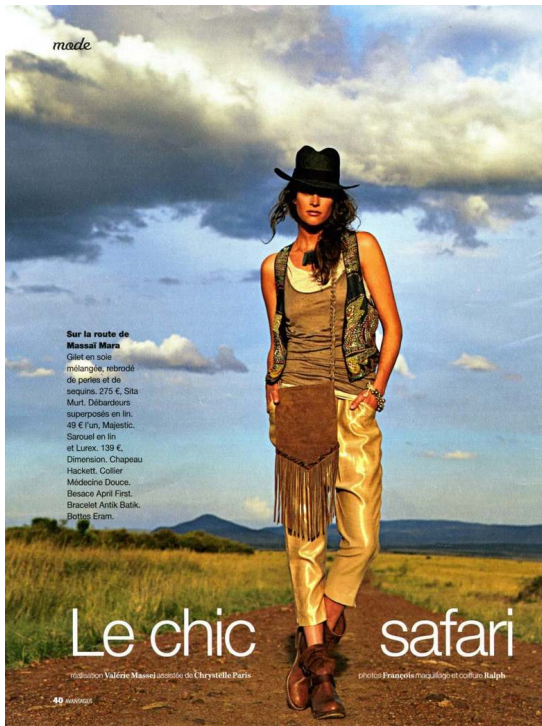

FLORENCE

NO TOYS