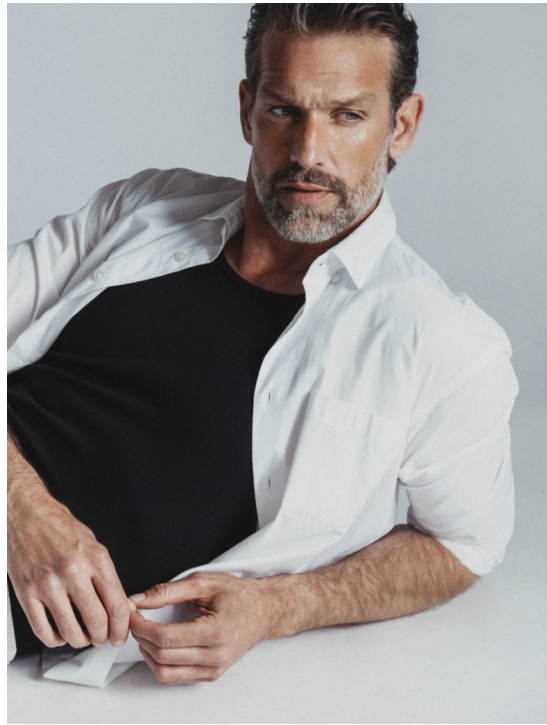

MIKE RIJSENBRIJ

NO TOYS