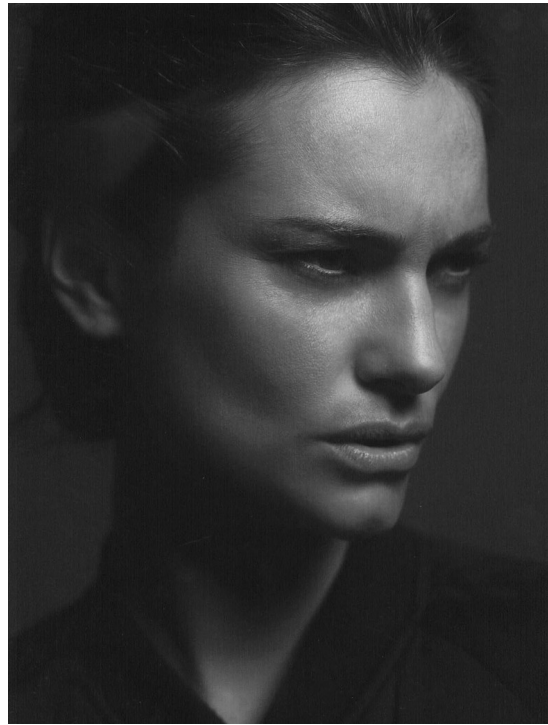

SIMONE VAN BAAL

NO TOYS