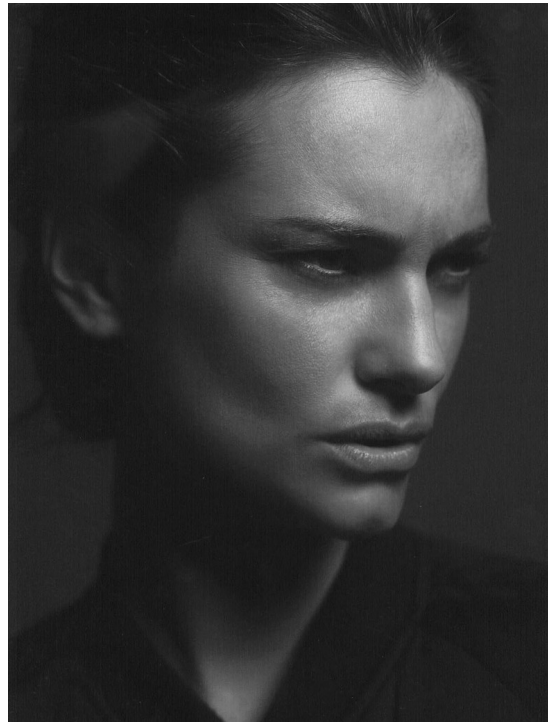

SIMONE VAN BAAL

NO TOYS