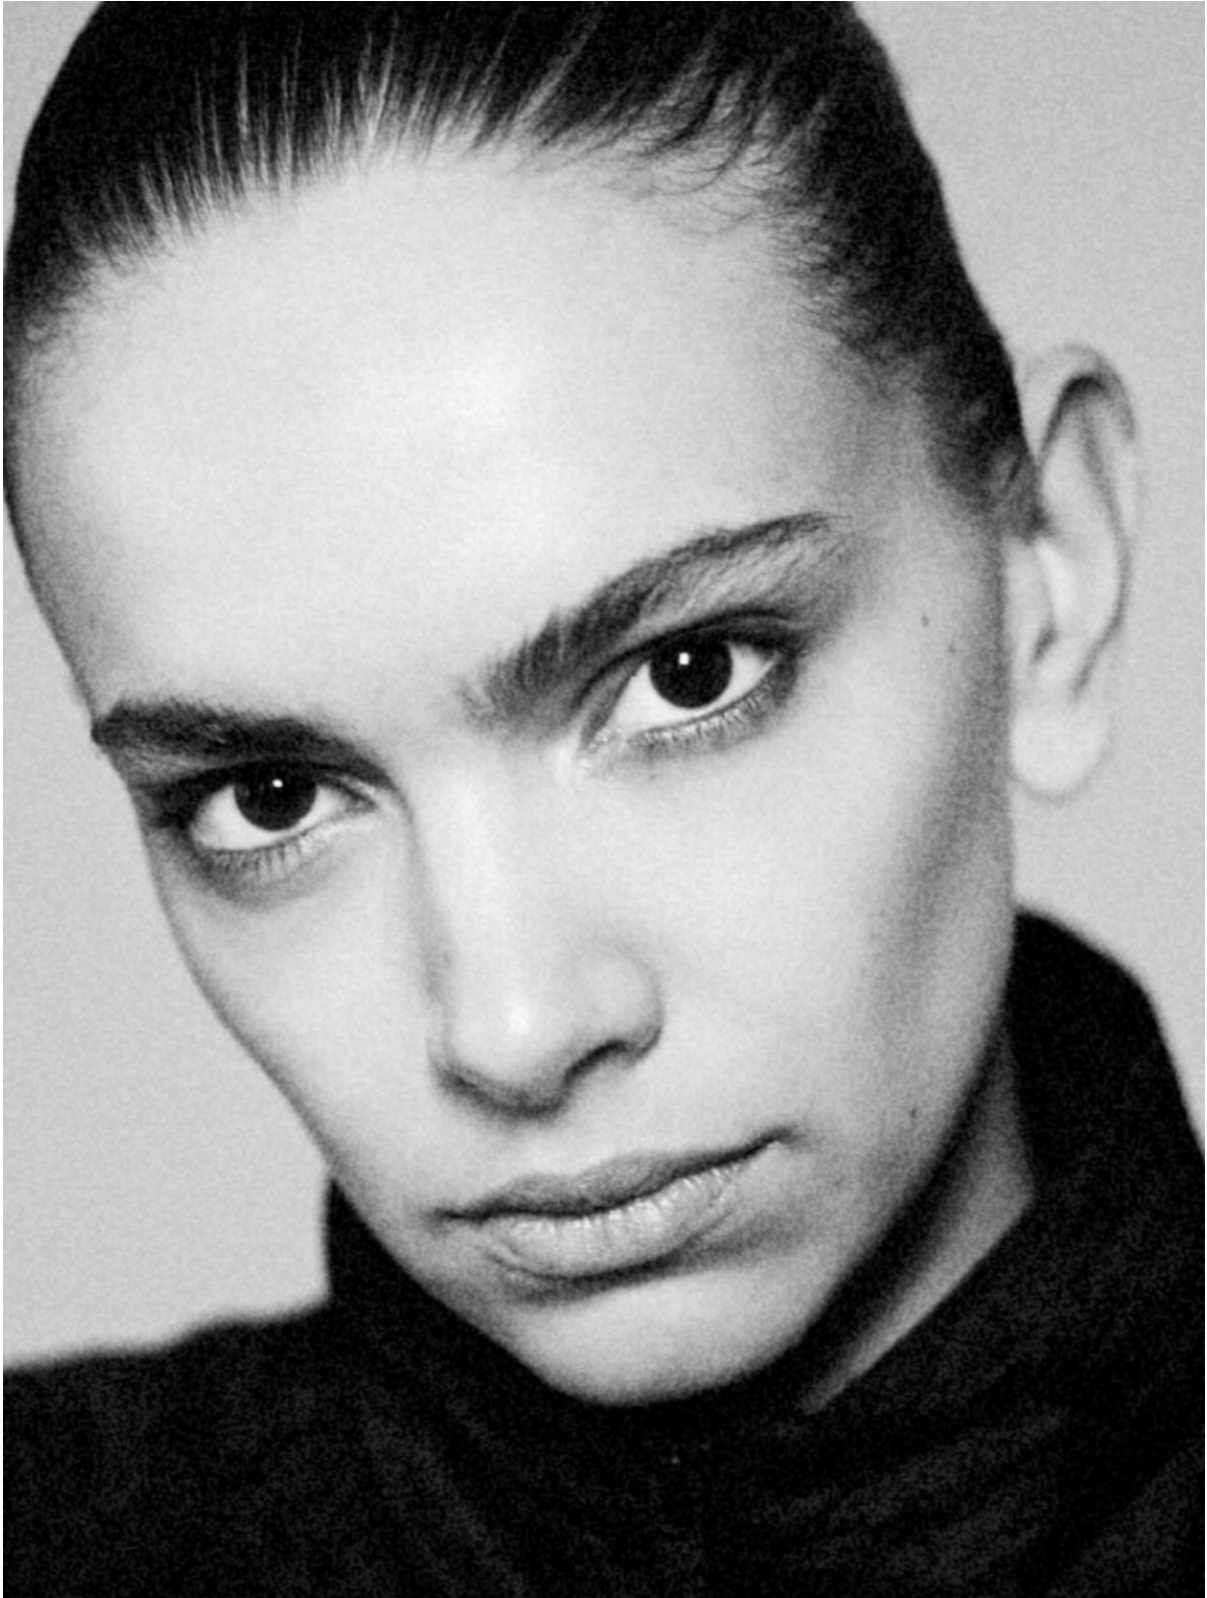

MANON FLOKSTRA

HEIGHT 179 BUST 83 WAIST 63 HIPS 91 SHOES 40 DRESS 36 HAIR BROWN EYES BROWN

NO TOYS

MANON FLOKSTRA

NO TOYS

MANON FLOKSTRA

NO TOYS

MANON FLOKSTRA