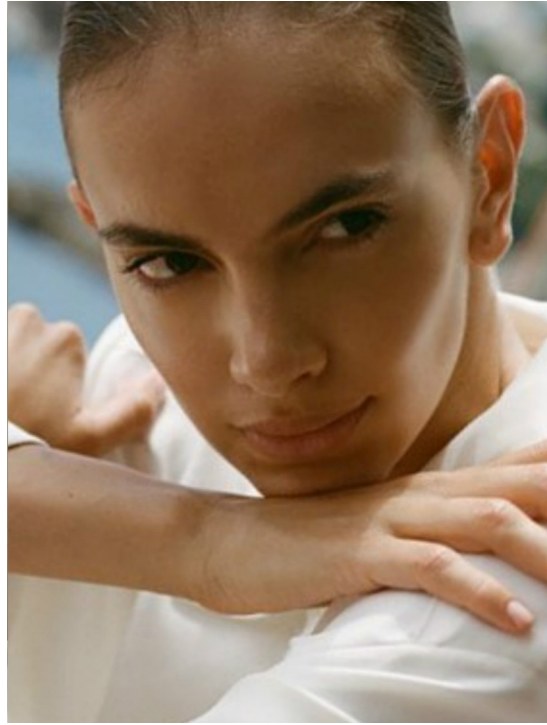

MANON FLOKSTRA

HEIGHT:179 | BUST:83 | WAIST:63 | HIPS:91 | SHOES:40 | DRESS:36 | HAIR:BROWN | EYES:BROWN

NO TOYS

MANON FLOKSTRA

NO TOYS

MANON FLOKSTRA

NO TOYS

MANON FLOKSTRA