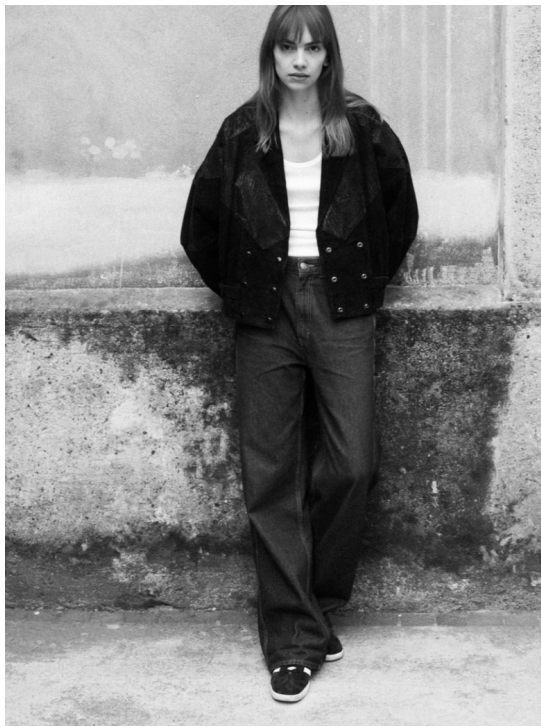

MANON FLOKSTRA

HEIGHT 179 BUST 83 WAIST 63 HIPS 91 SHOES 40 DRESS 36 HAIR BROWN EYES BROWN

NO TOYS

MANON FLOKSTRA

NO TOYS

MANON FLOKSTRA

NO TOYS

MANON FLOKSTRA