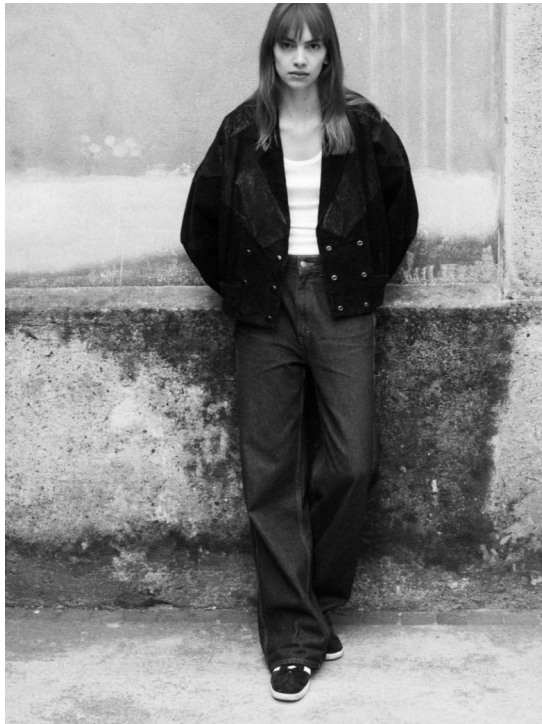

MANON FLOKSTRA

NO TOYS