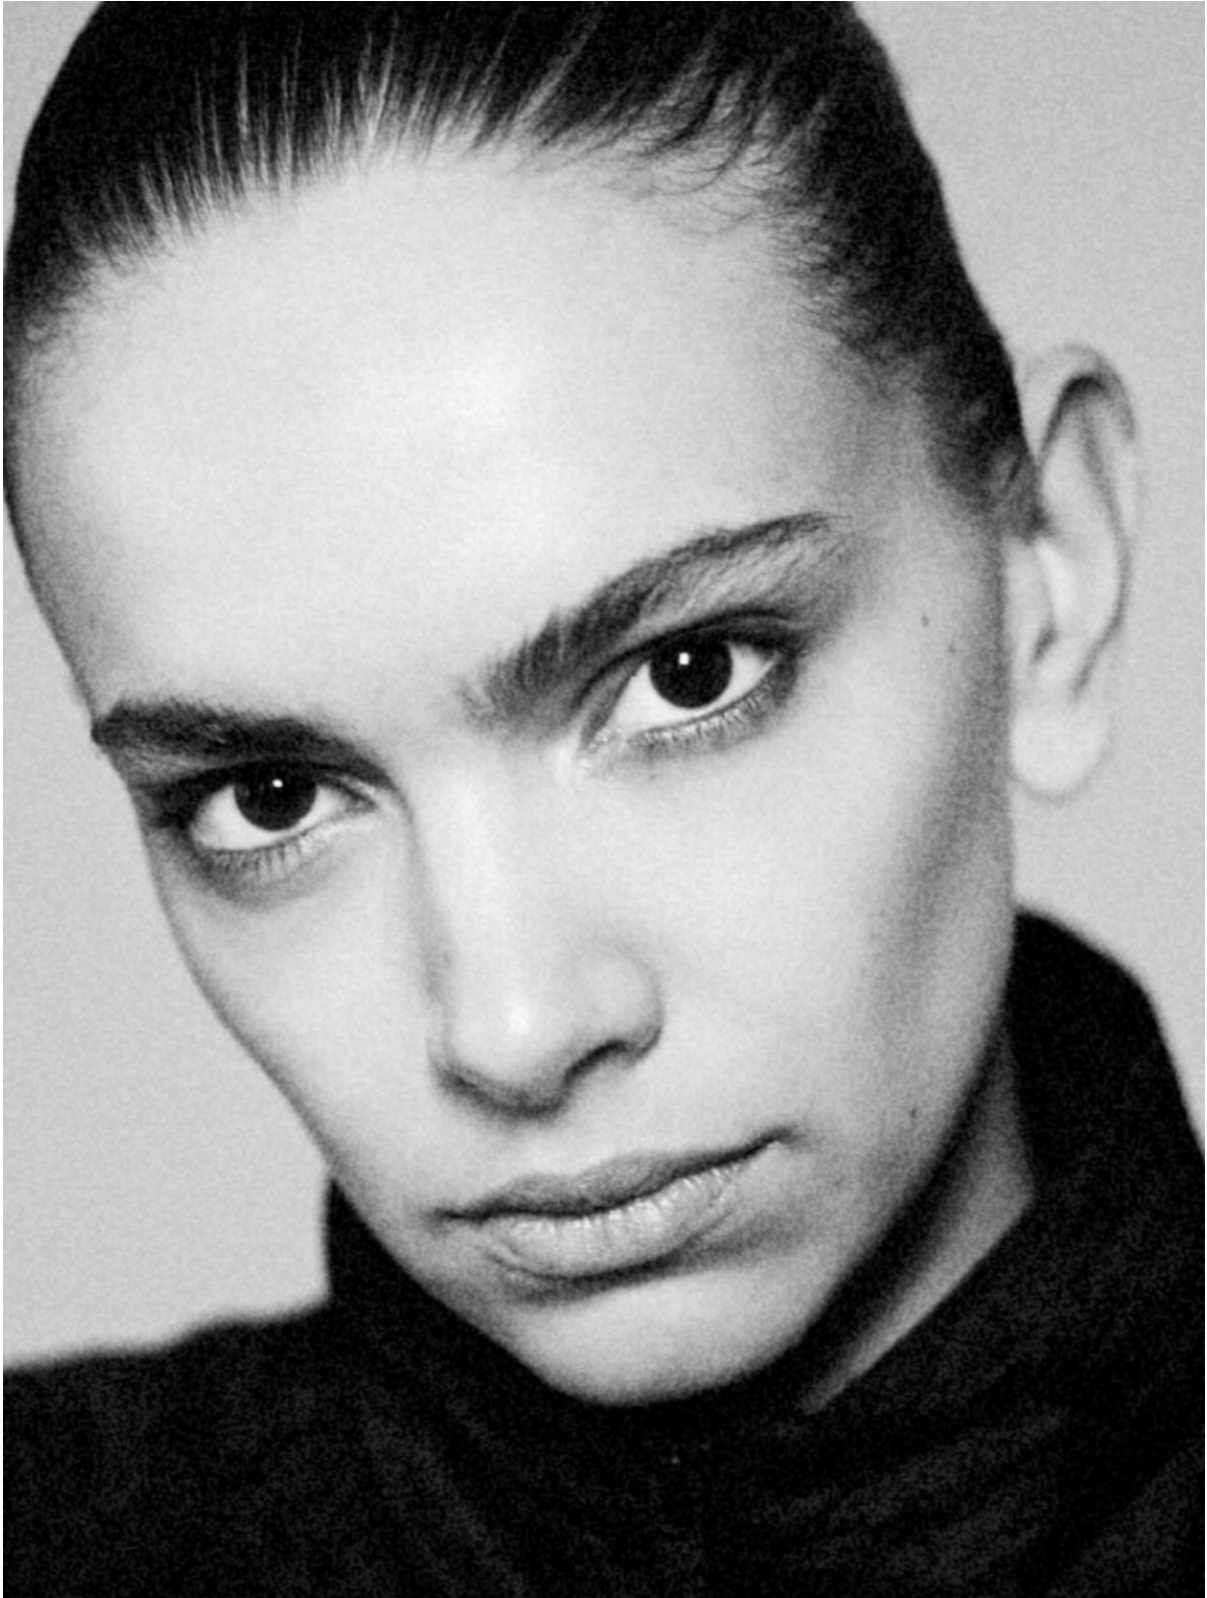

MANON FLOKSTRA

HEIGHT:179 | BUST:83 | WAIST:63 | HIPS:91 | SHOES:40 | DRESS:36 | HAIR:BROWN | EYES:BROWN

NO TOYS

MANON FLOKSTRA

NO TOYS

MANON FLOKSTRA

NO TOYS

MANON FLOKSTRA