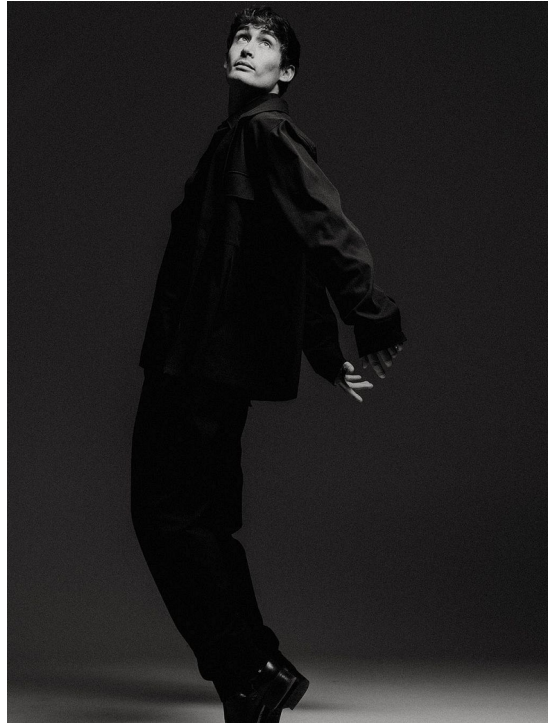

# STAN LUCAS

HEIGHT 186 BUST 94 WAIST 76 HIPS 101 SHOES 43 SUIT 50 HAIR BROWN EYES GREEN

NO TOYS

# STAN LUCAS

NO TOYS