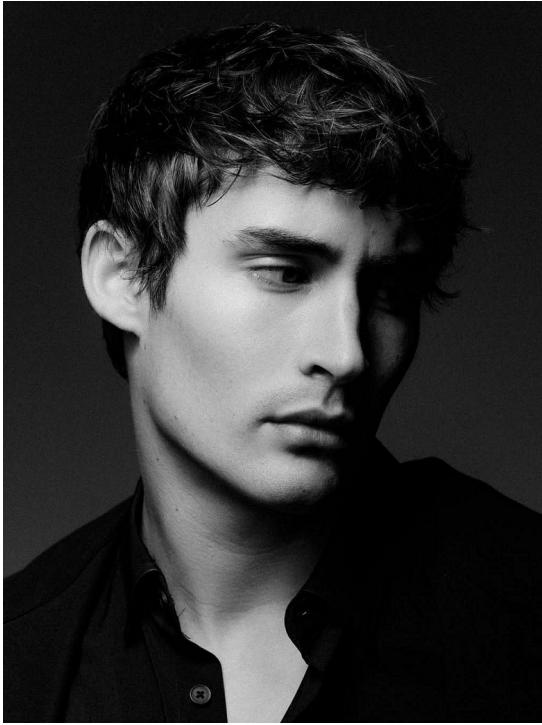

# STAN LUCAS

HEIGHT 186 BUST 94 WAIST 76 HIPS 101 SHOES 43 SUIT 50 HAIR BROWN EYES GREEN

NO TOYS

# STAN LUCAS

NO TOYS