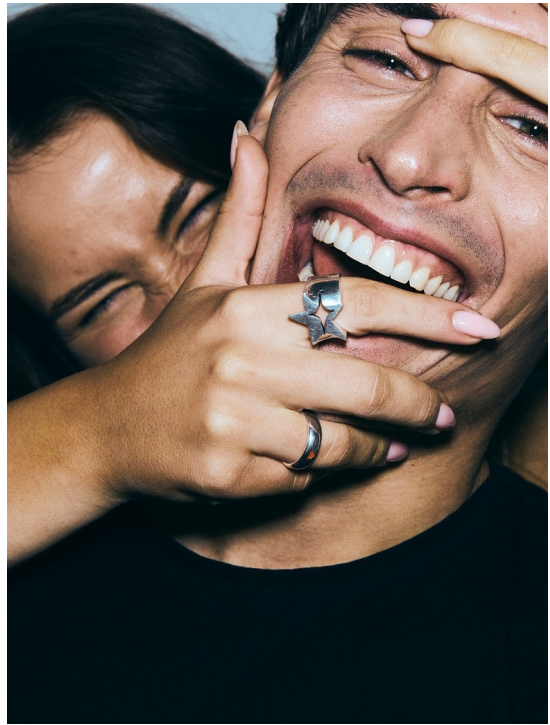

# STAN LUCAS

HEIGHT 186 BUST 94 WAIST 76 HIPS 101 SHOES 43 SUIT 50 HAIR BROWN EYES GREEN

NO TOYS

# STAN LUCAS

NO TOYS