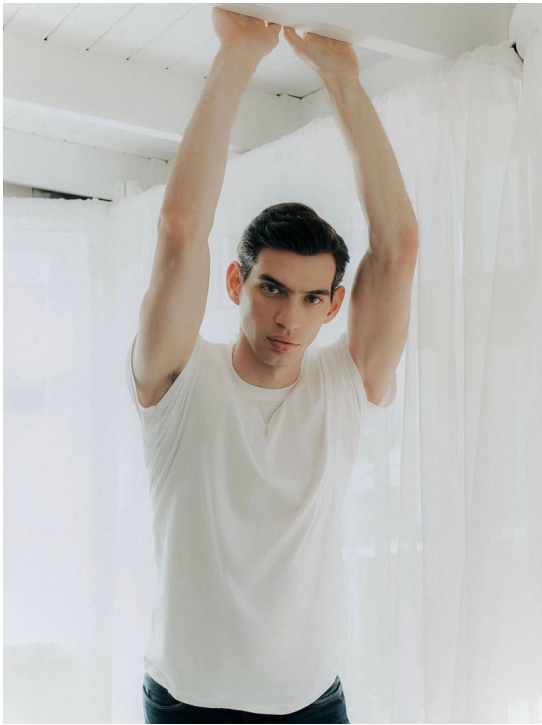

ALAN M

NO TOYS