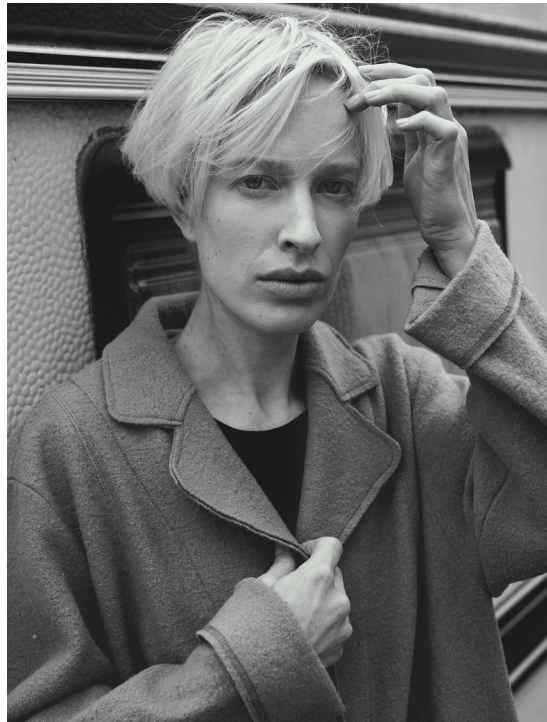

SUSE EDER

NO TOYS