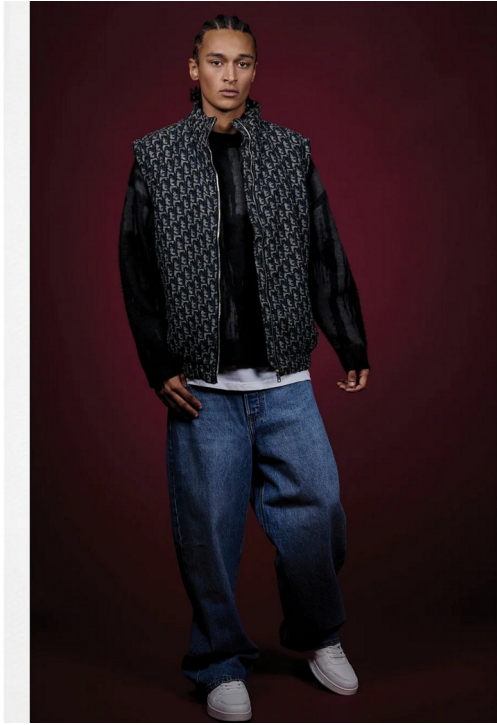

ARNE

NO TOYS