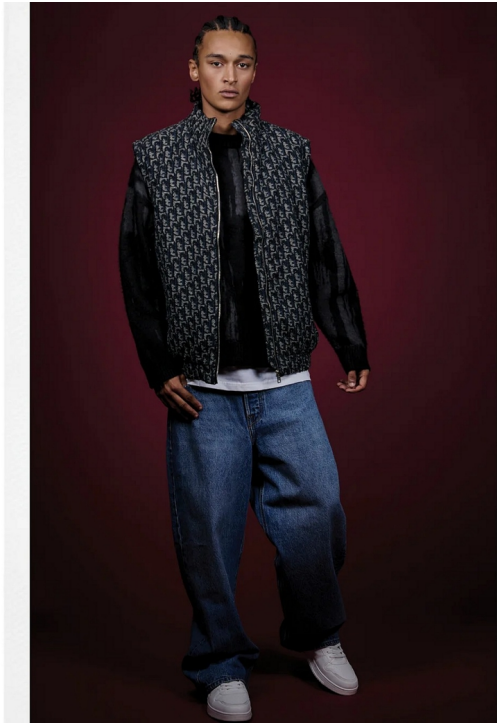

ARNE

**no toys
modelagency**