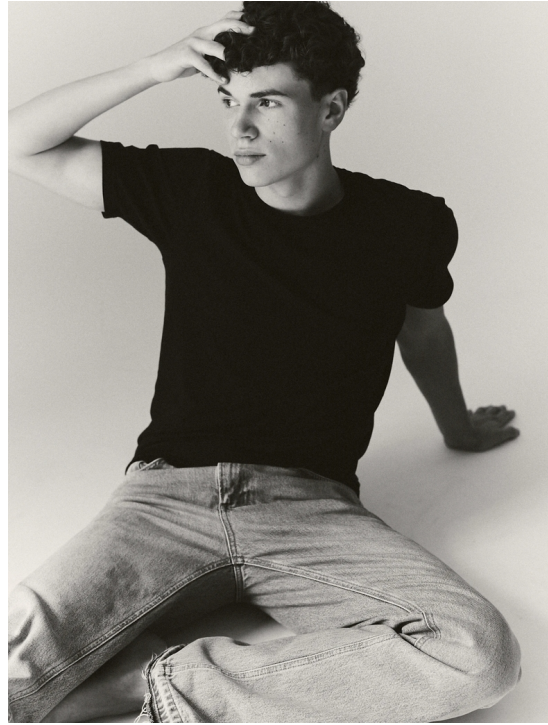

MATHIS new face

HEIGHT 180 BUST 94 WAIST 75 HIPS 97 SHOES 43 SUIT 48 HAIR BROWN EYES BROWN

NO TOYS

MATHIS new face

NO TOYS

MATHIS new face

NO TOYS

MATHIS new face

NO TOYS

MATHIS new face

NO TOYS