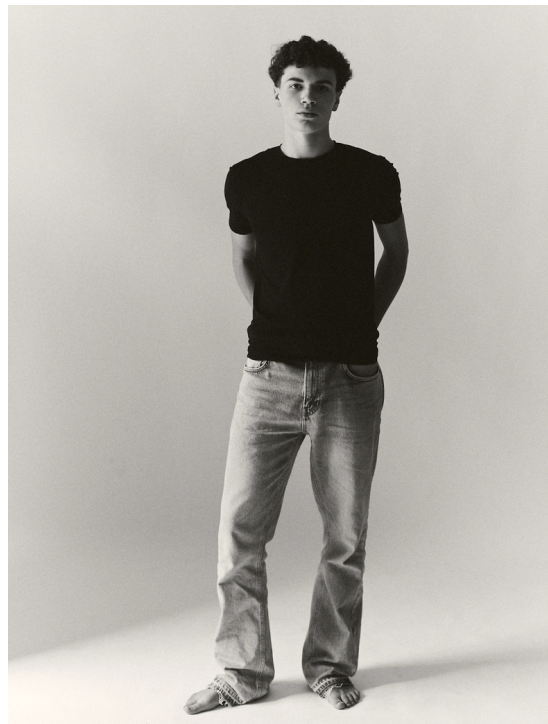

MATHIS new face

HEIGHT 180 BUST 94 WAIST 75 HIPS 97 SHOES 43 SUIT 48 HAIR BROWN EYES BROWN

NO TOYS

MATHIS new face

NO TOYS

MATHIS new face

NO TOYS

MATHIS new face

NO TOYS

MATHIS new face

NO TOYS