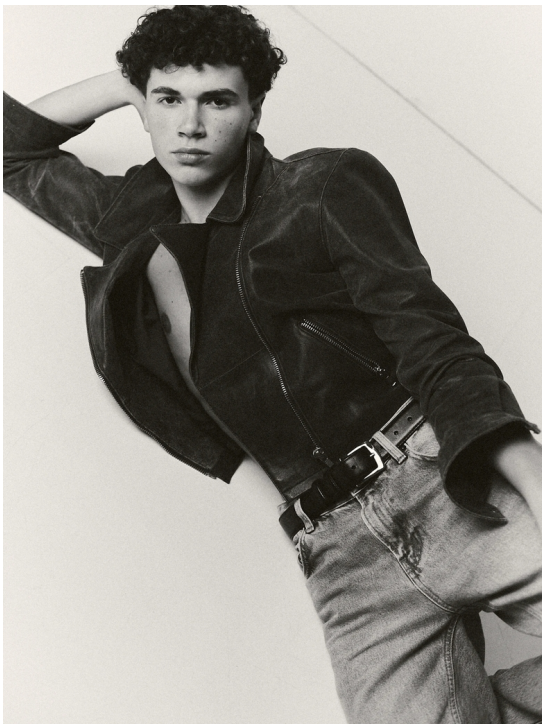

MATHIS new face

HEIGHT 180 BUST 94 WAIST 75 HIPS 97 SHOES 43 SUIT 48 HAIR BROWN EYES BROWN

NO TOYS

MATHIS new face

NO TOYS

MATHIS new face

NO TOYS

MATHIS new face

NO TOYS

MATHIS new face

NO TOYS