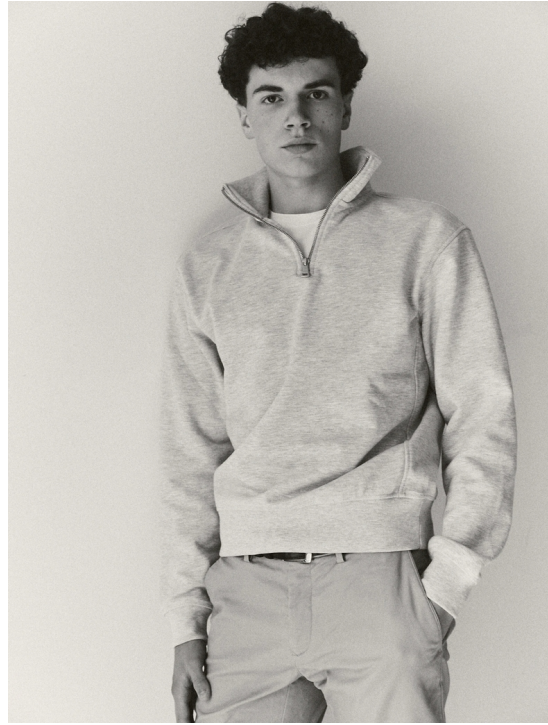

MATHIS new face

HEIGHT 180 BUST 94 WAIST 75 HIPS 97 SHOES 43 SUIT 48 HAIR BROWN EYES BROWN

NO TOYS

MATHIS new face

NO TOYS

MATHIS new face

NO TOYS

MATHIS new face

NO TOYS

MATHIS new face

NO TOYS