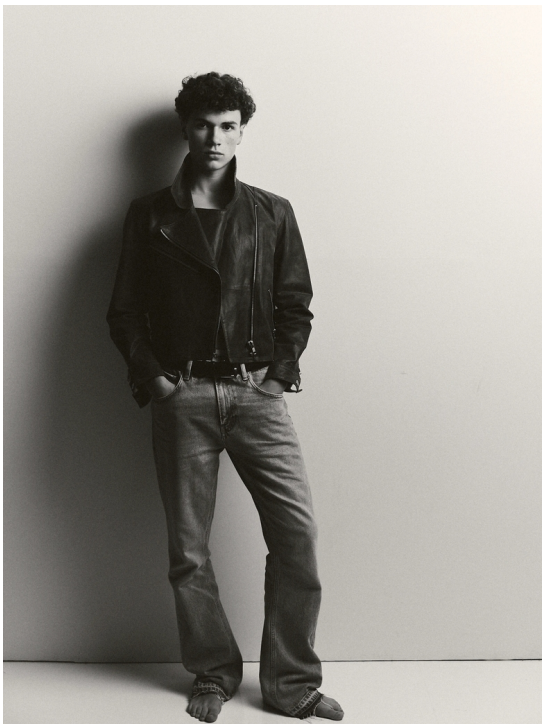

MATHIS new face

HEIGHT 180 BUST 94 WAIST 75 HIPS 97 SHOES 43 SUIT 48 HAIR BROWN EYES BROWN

NO TOYS

MATHIS new face

NO TOYS

MATHIS new face

NO TOYS

MATHIS new face

NO TOYS

MATHIS new face

NO TOYS