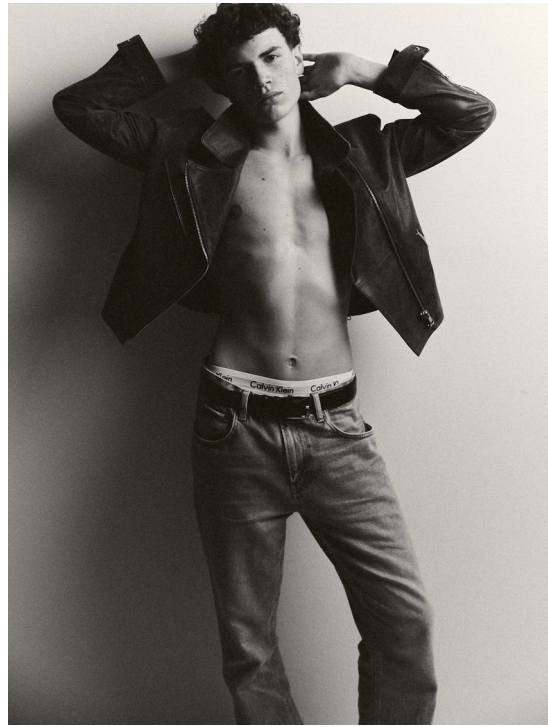

MATHIS new face

HEIGHT 180 BUST 94 WAIST 75 HIPS 97 SHOES 43 SUIT 48 HAIR BROWN EYES BROWN

NO TOYS

MATHIS new face

NO TOYS

MATHIS new face

NO TOYS

MATHIS new face

NO TOYS

MATHIS new face

NO TOYS