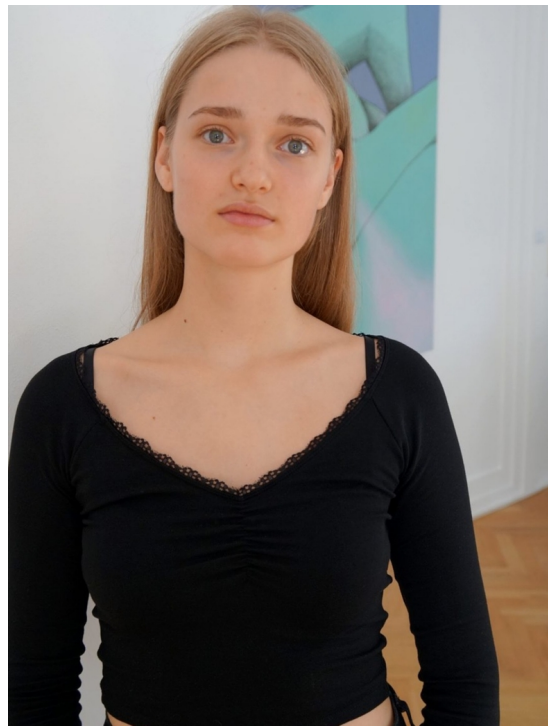

MARLA SOPHIE new face

HEIGHT 176 BUST 88 WAIST 67 HIPS 96 SHOES 41 DRESS 36 HAIR BLONDE EYES BLUE

NO TOYS

MARLA SOPHIE new face

NO TOYS

MARLA SOPHIE new face

NO TOYS

MARLA SOPHIE new face

NO TOYS

MARLA SOPHIE new face

NO TOYS

MARLA SOPHIE new face

NO TOYS

MARLA SOPHIE new face

NO TOYS