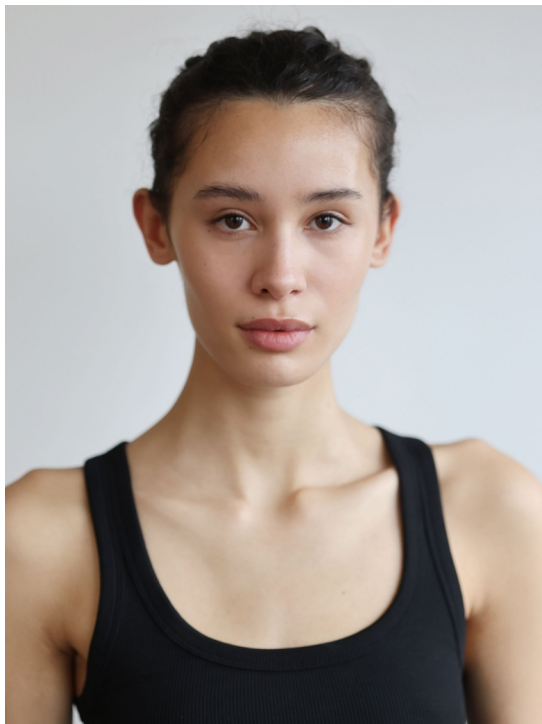

NANOU

NO TOYS