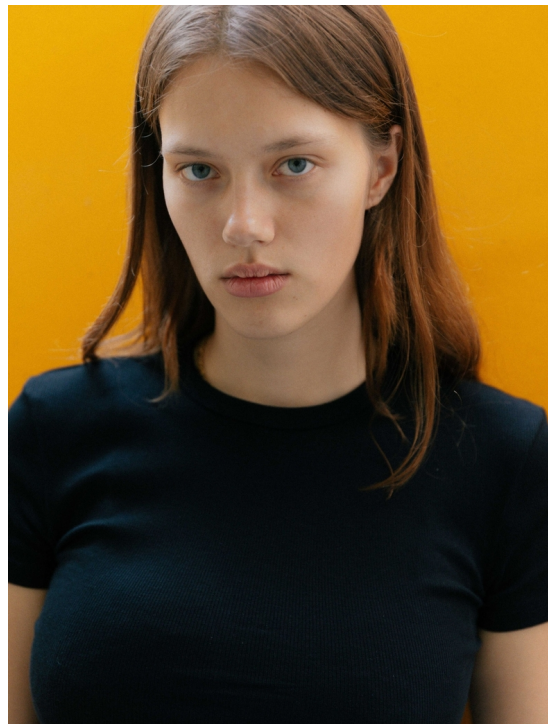

LUANA

HEIGHT:178 | SHOES:41 | DRESS:38 | HAIR:BROWN | EYES:BLUE

NO TOYS

LUANA

NO TOYS

LUANA

NO TOYS

LUANA