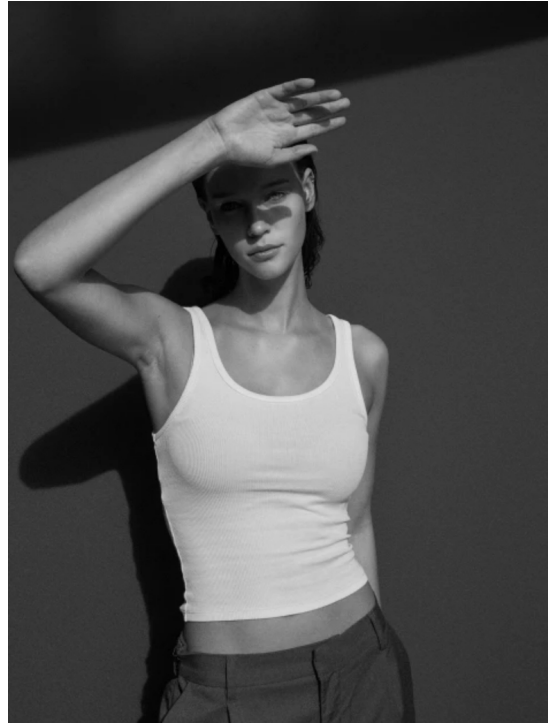

JULINA

HEIGHT 175 BUST 88 WAIST 61 HIPS 89 SHOES 38 HAIR BROWN EYES BLUE GREEN

NO TOYS

JULINA

NO TOYS

JULINA

NO TOYS

JULINA