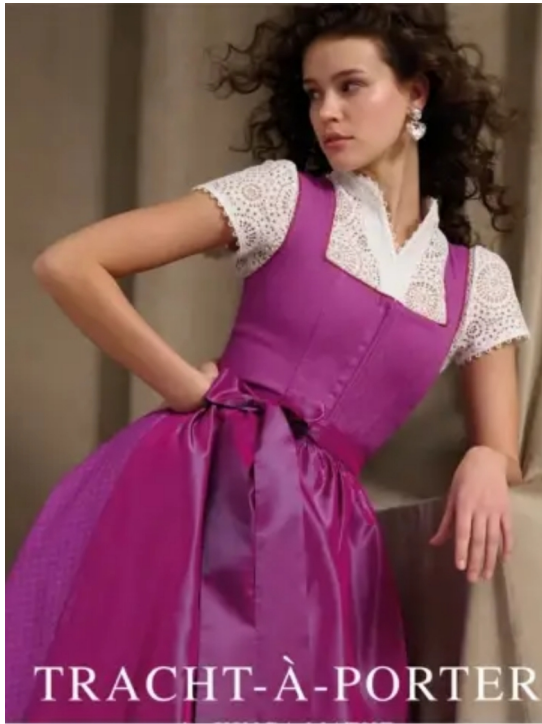

JULINA

NO TOYS