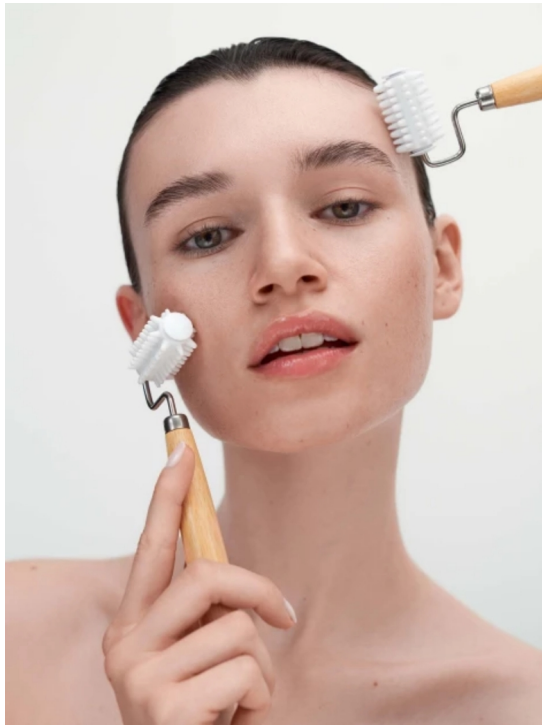

ANASTASIA IUSUPOVA

NO TOYS