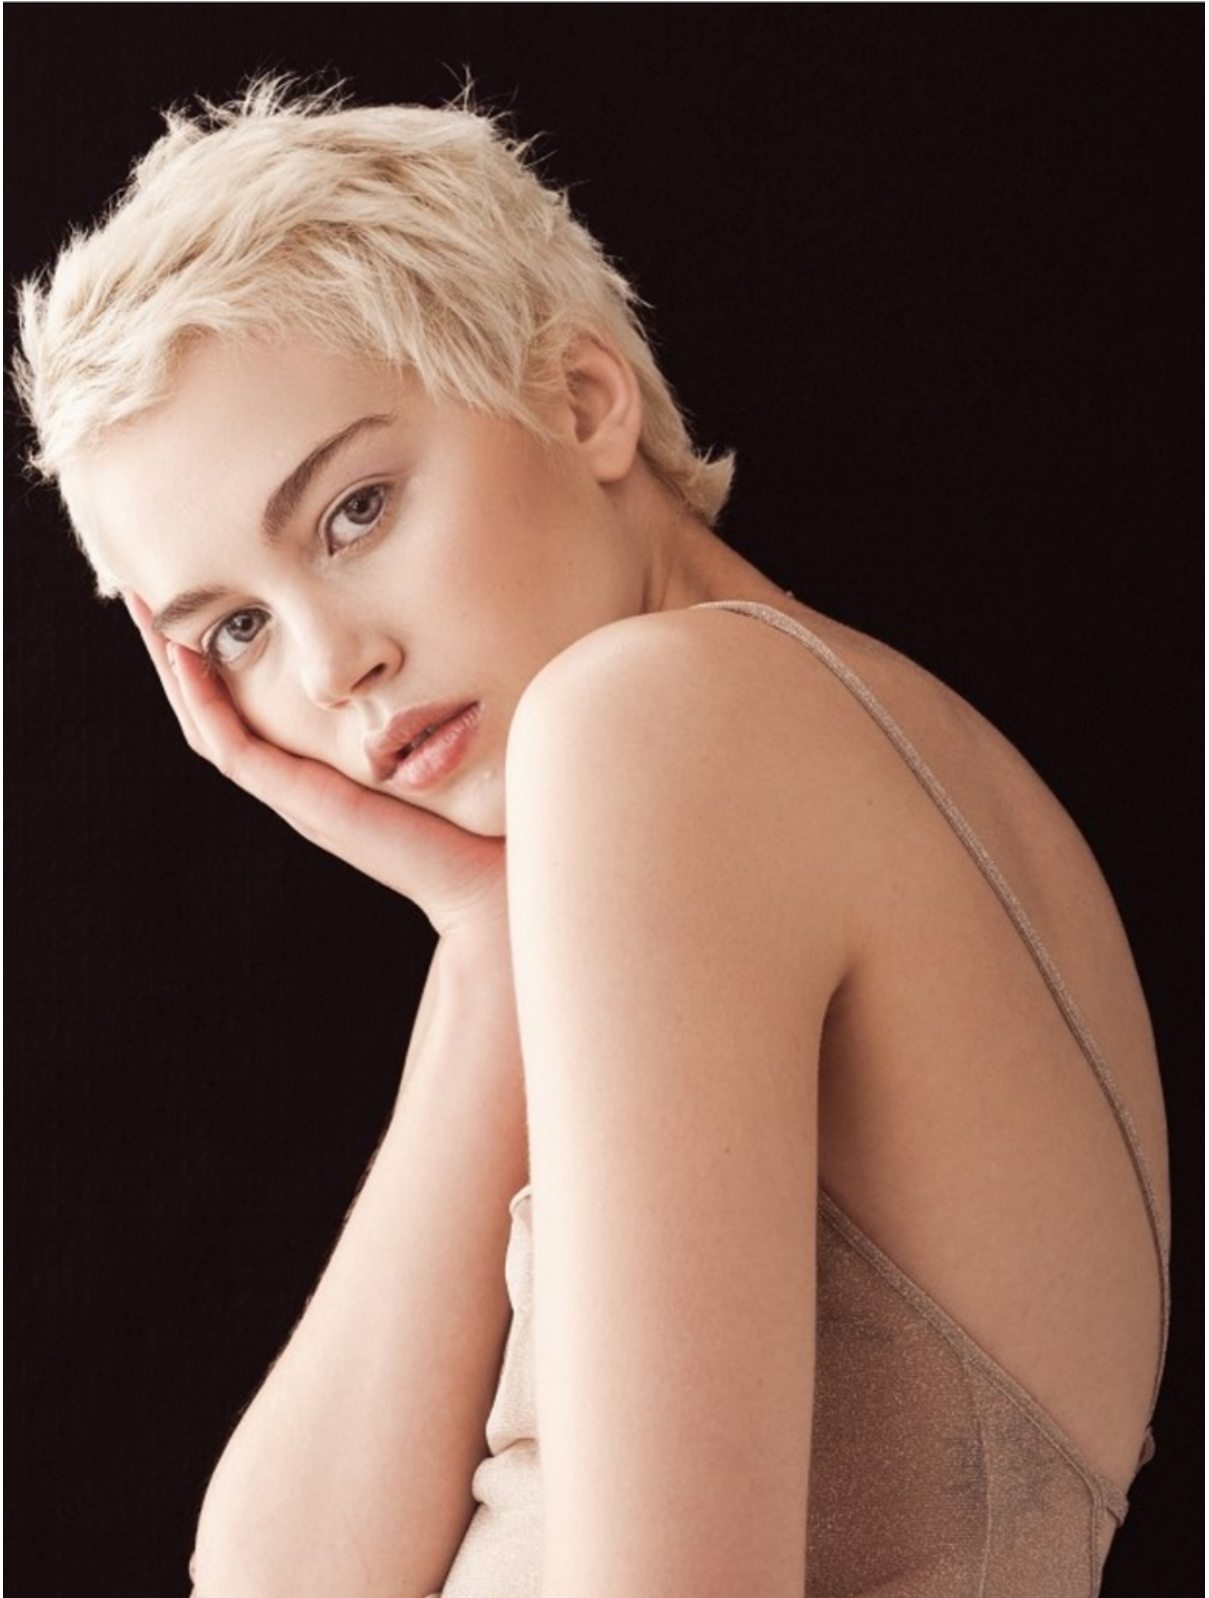

# SHAE

HEIGHT:173 | SHOES:39 | HAIR:BLONDE | EYES:GREEN

NO TOYS