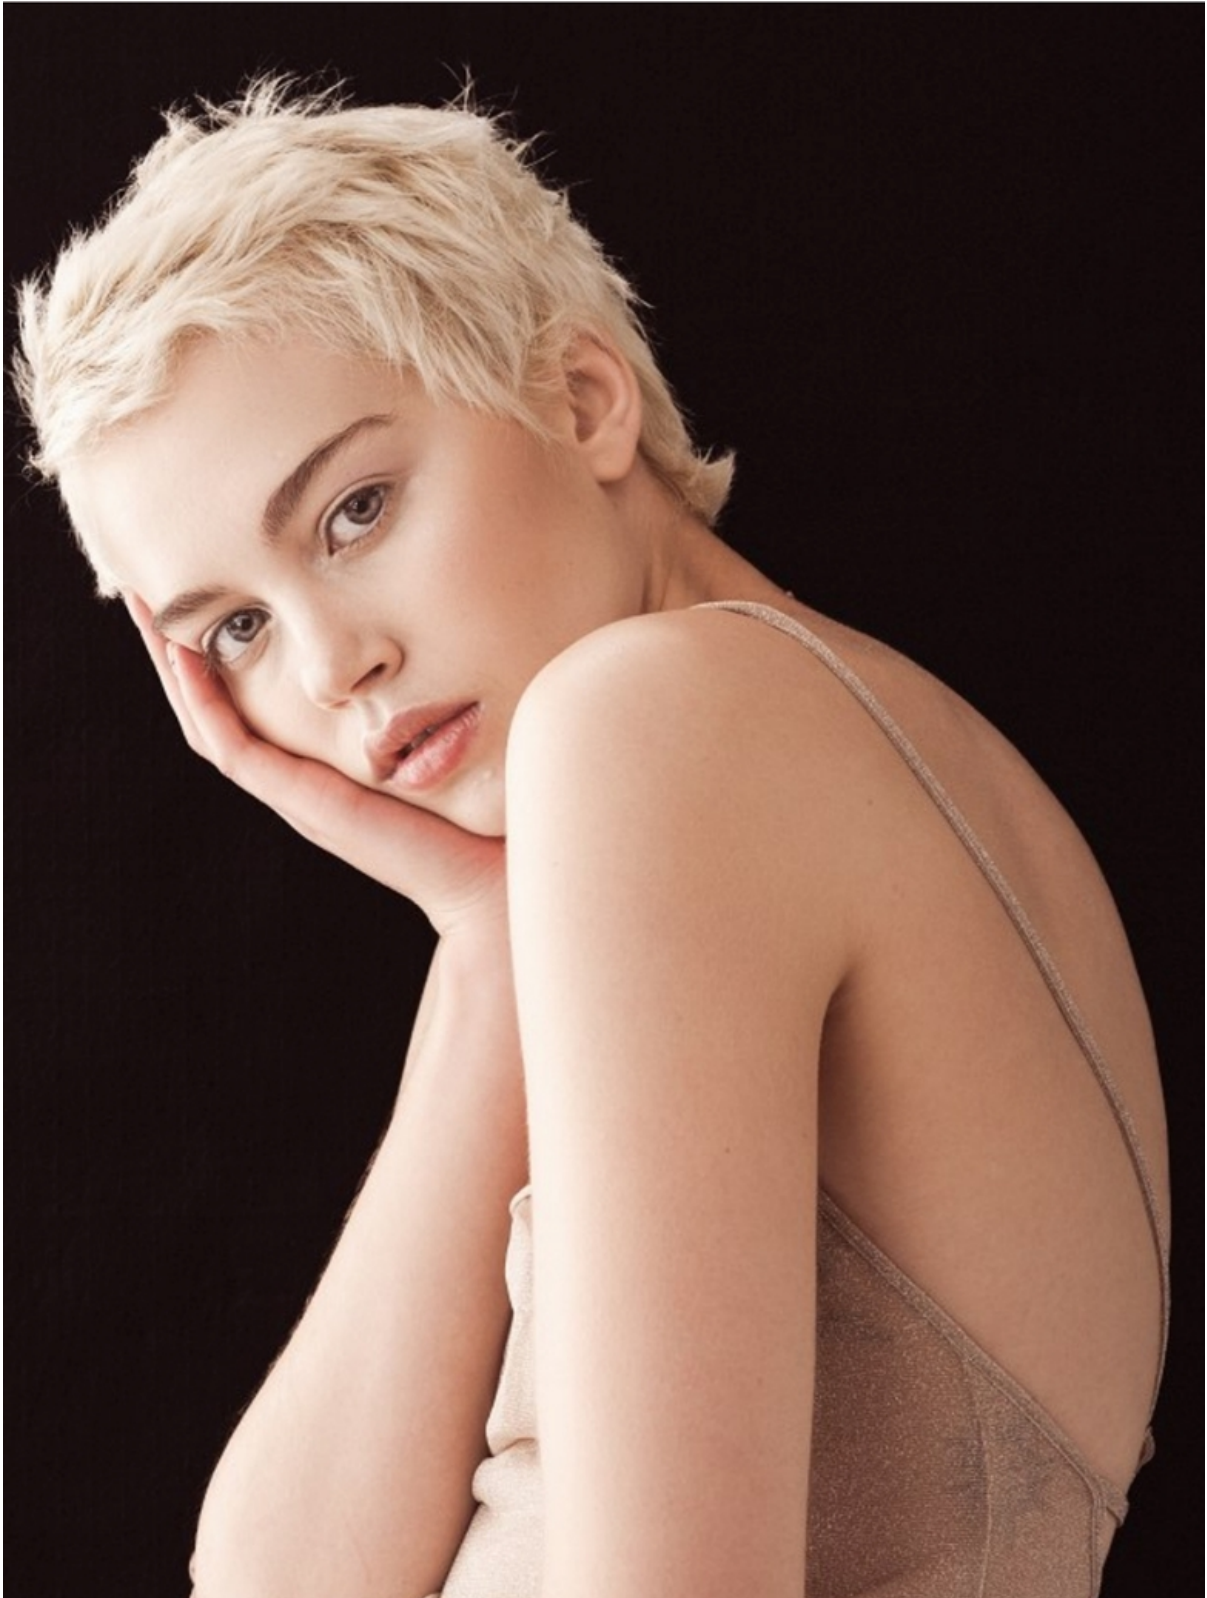

# SHAE

HEIGHT 173 SHOES 39 HAIR BLONDE EYES GREEN

NO TOYS