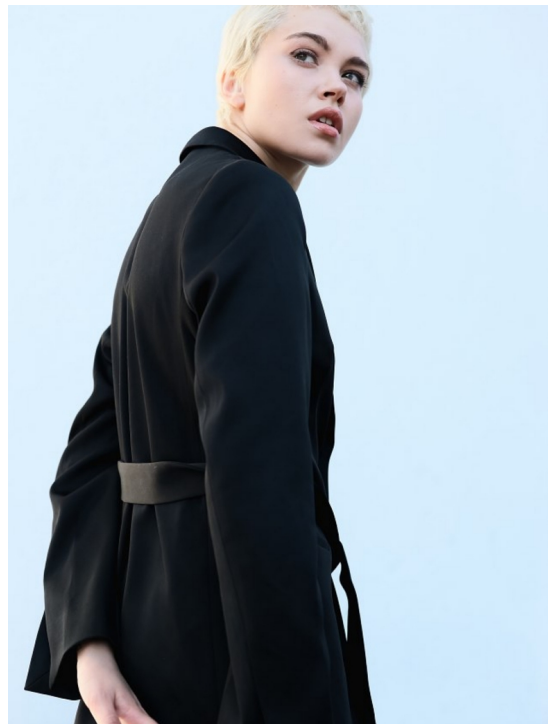

SHAE

NO TOYS