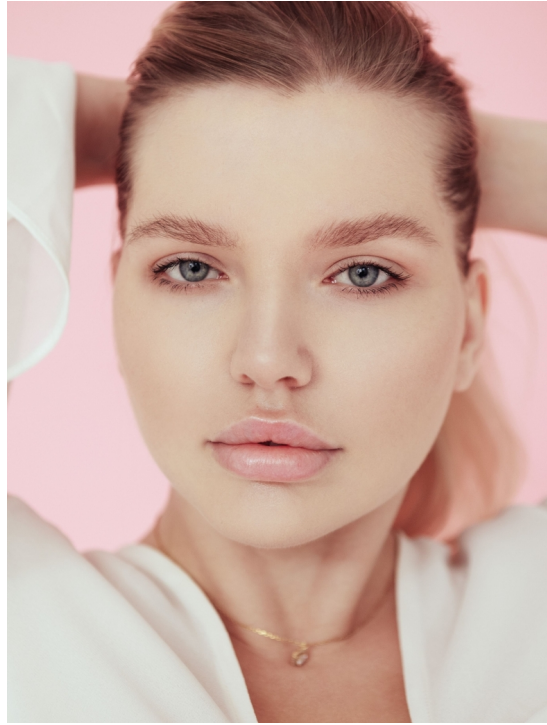

MAGDALENA GRZESZCZ

NO TOYS