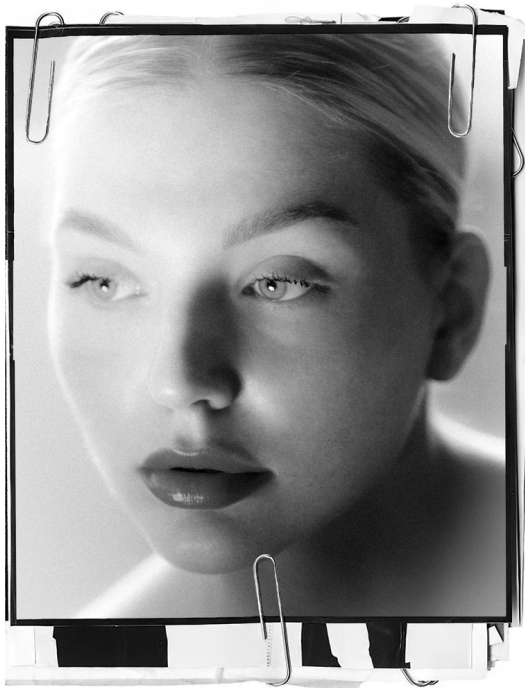

MAGDALENA GRZESZCZ

NO TOYS