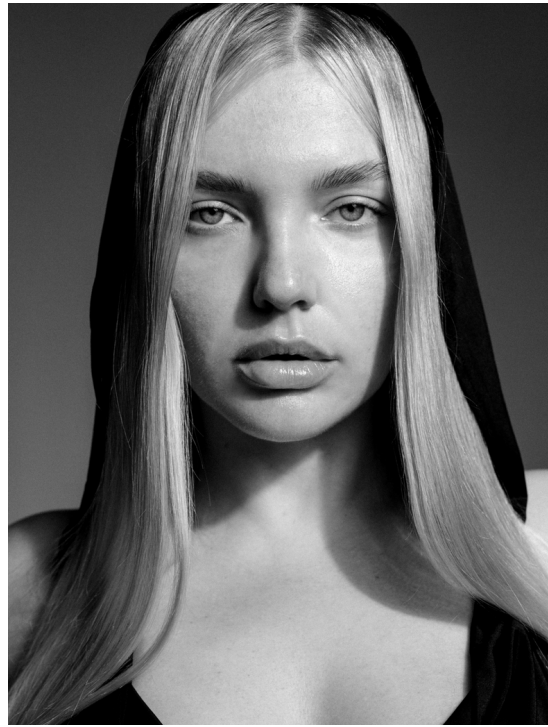

MAGDALENA GRZESZCZ

NO TOYS