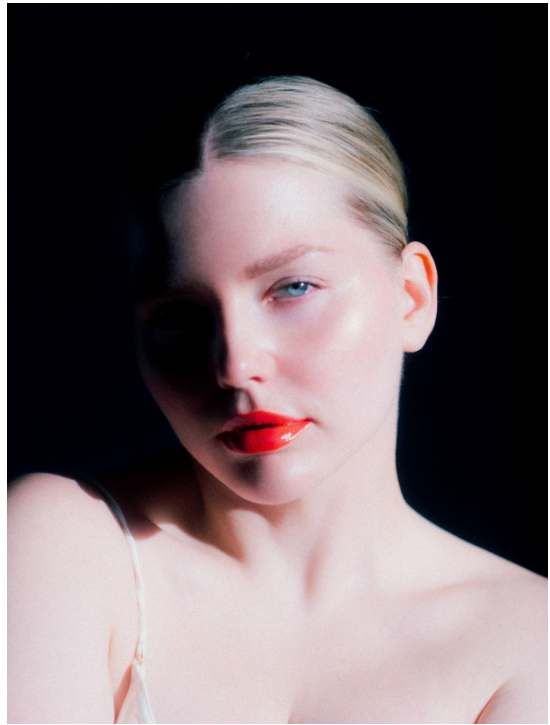

# MAGDALENA GRZESZCZ

HEIGHT 172 BUST 105 WAIST 84 HIPS 124 SHOES 40 HAIR BLONDE EYES BLUE

NO TOYS

# MAGDALENA GRZESZCZ

NO TOYS