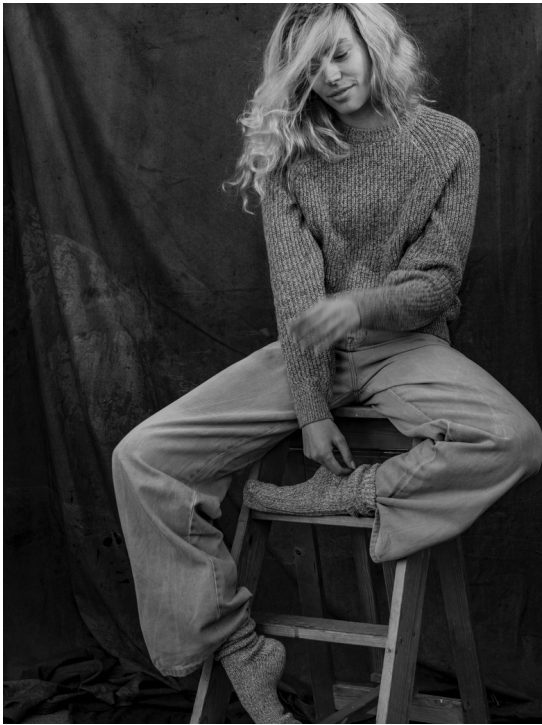

SOFIE HENZIG

NO TOYS