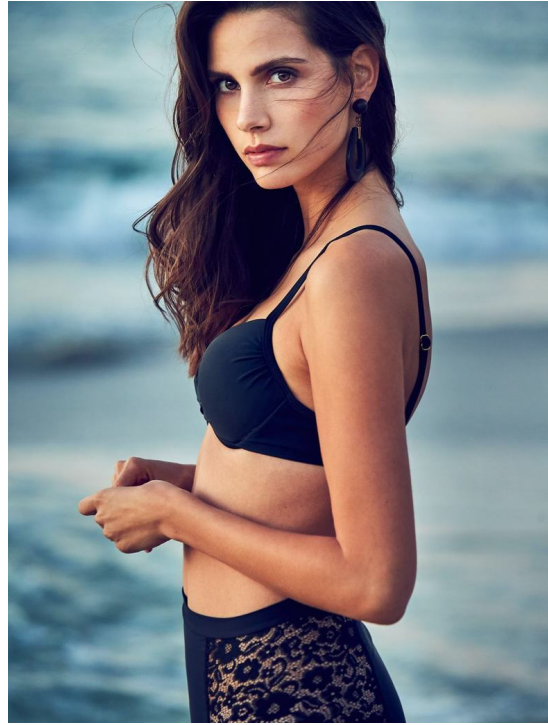

BRENDA ZELL

NO TOYS