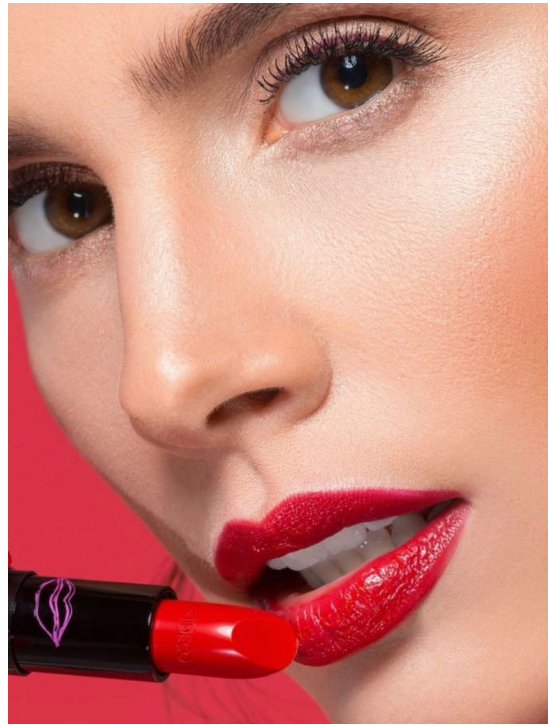

BRENDA ZELL

NO TOYS