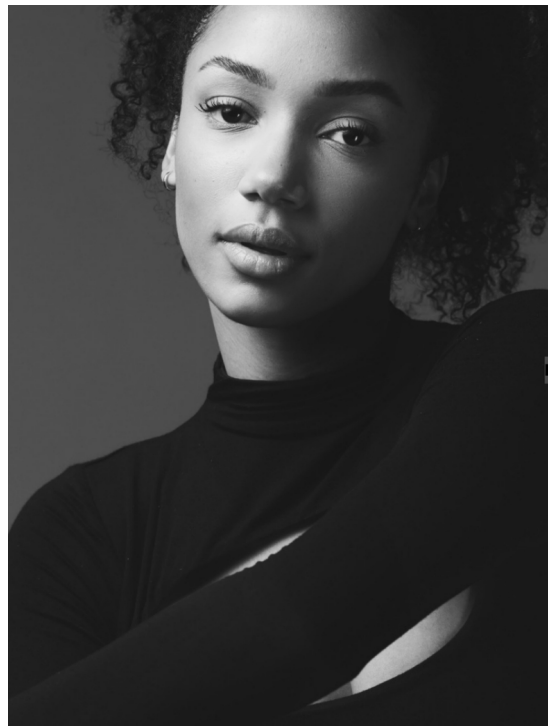

AMAKA ENEM

NO TOYS