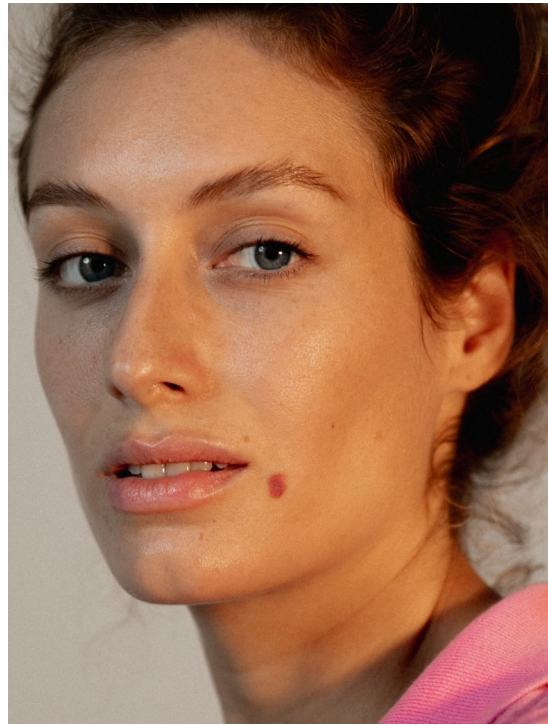

ANGELIQUE

HEIGHT:175 | BUST:86 | WAIST:71 | HIPS:94 | SHOES:39 | DRESS:36 | HAIR:DARK BLONDE | EYES:BLUE

NO TOYS

ANGELIQUE

NO TOYS

ANGELIQUE

NO TOYS