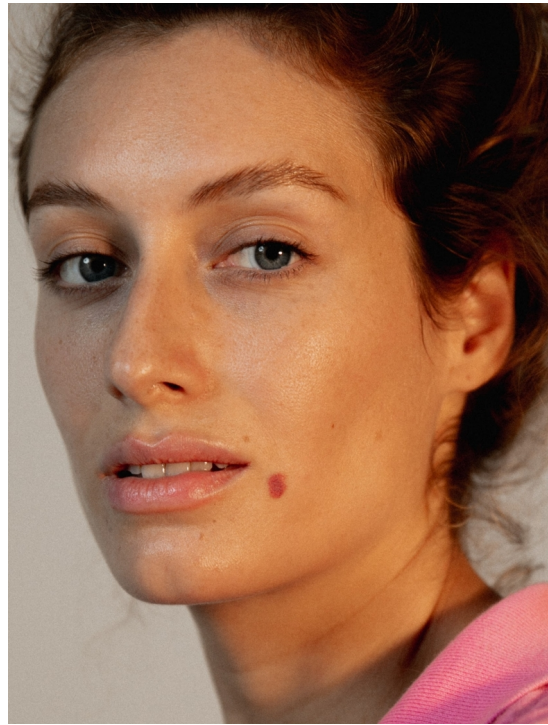

# ANGELIQUE

HEIGHT 175 BUST 86 WAIST 71 HIPS 94 SHOES 39 DRESS 36 HAIR DARK BLONDE EYES BLUE

NO TOYS

# ANGELIQUE

NO TOYS