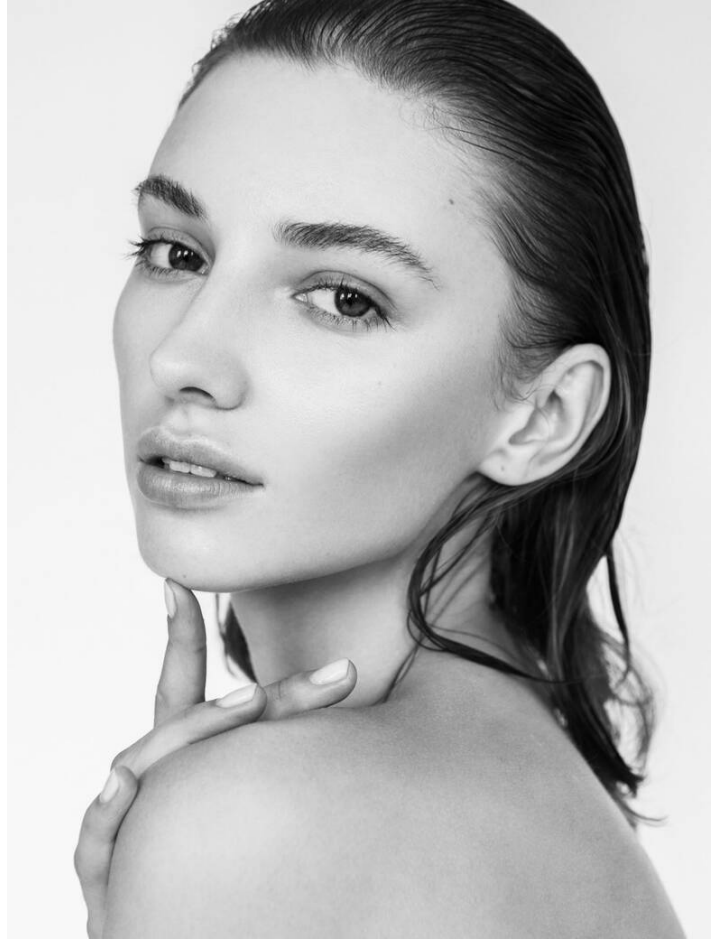

OLA DUL

NO TOYS