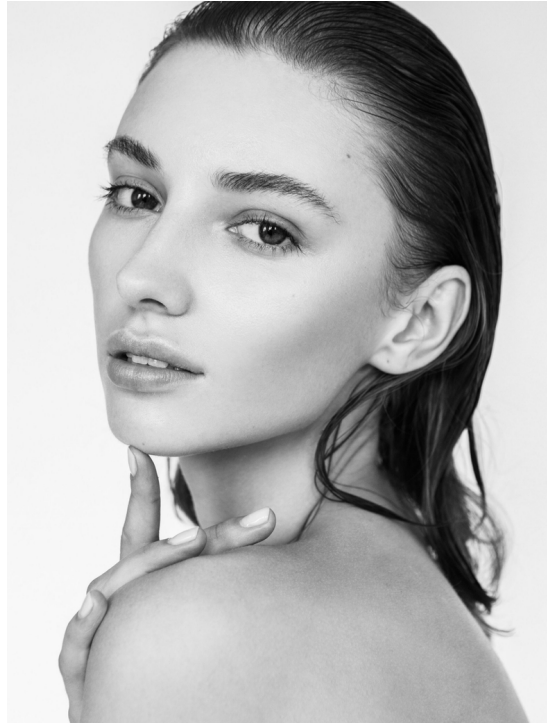

OLA DUL

NO TOYS