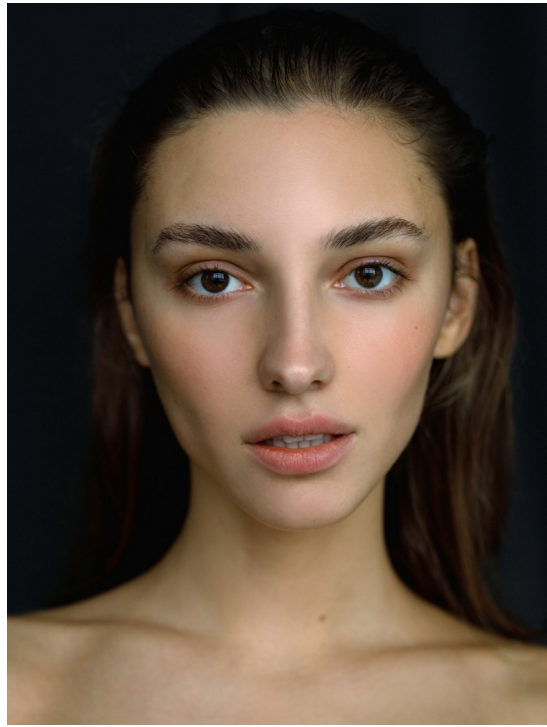

OLA DUL

NO TOYS