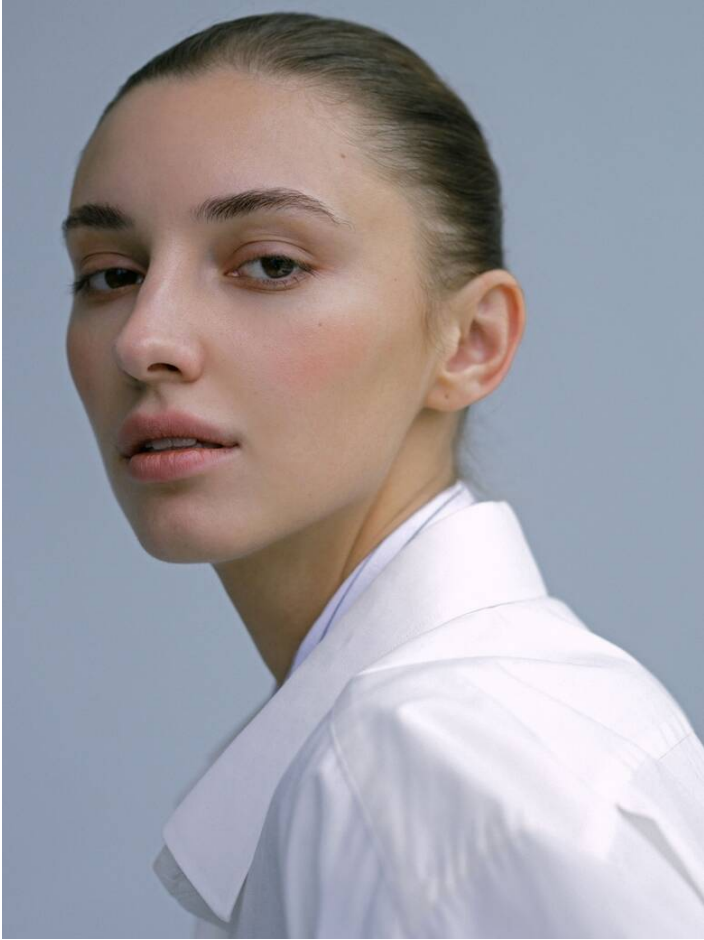

OLA DUL

NO TOYS