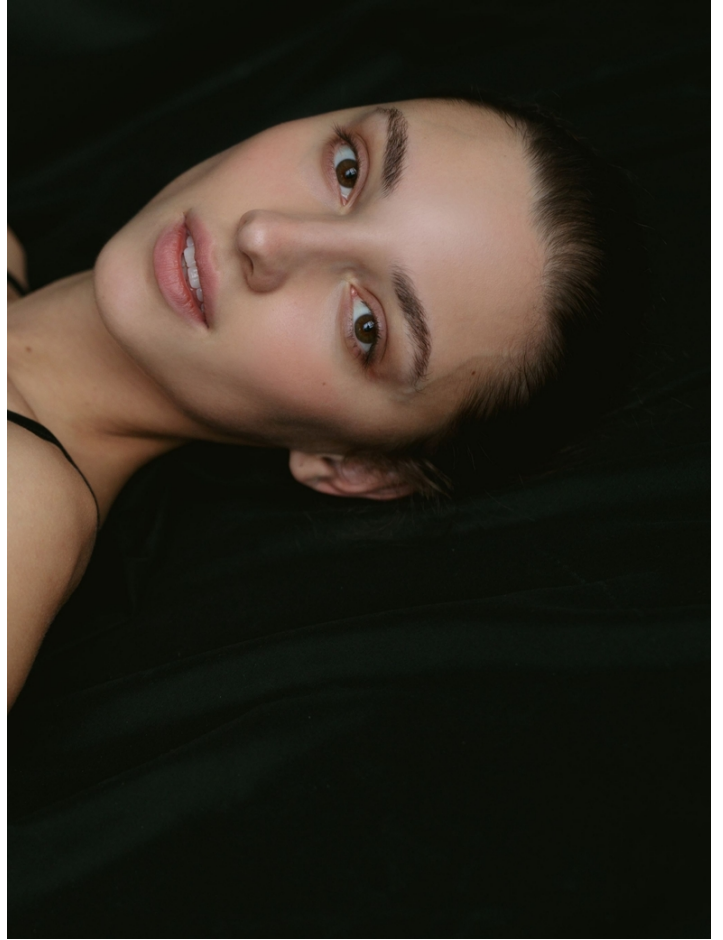

OLA DUL

NO TOYS