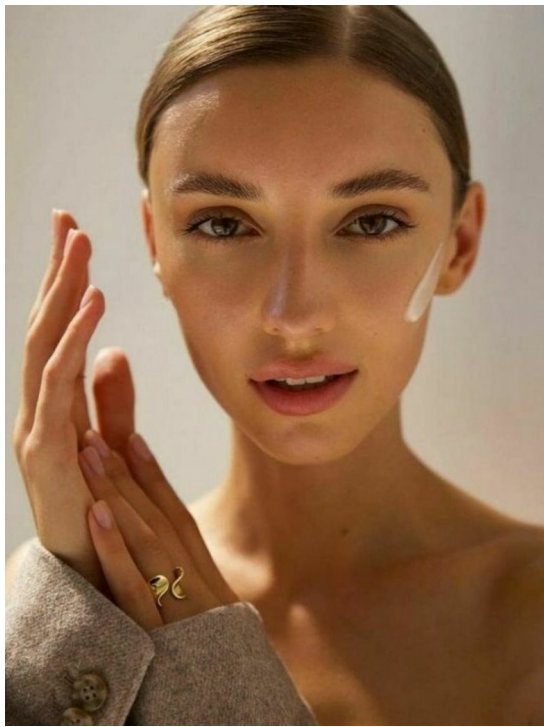

OLA DUL

NO TOYS