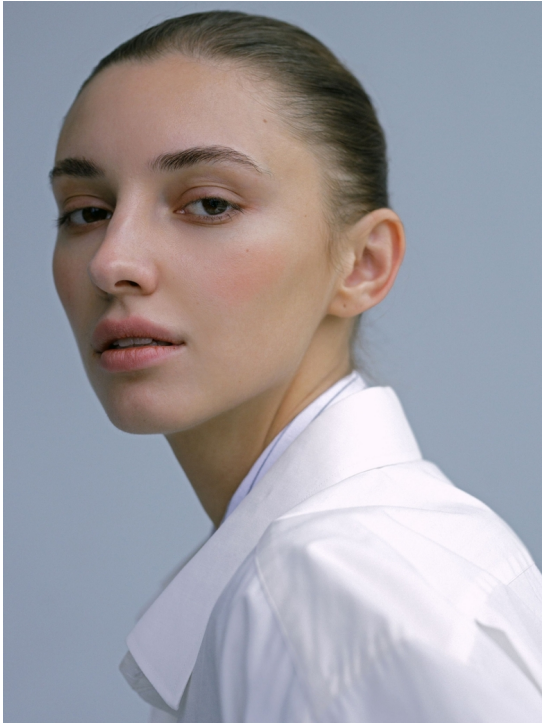

OLA DUL

HEIGHT 176 BUST 78 WAIST 60 HIPS 88 SHOES 40 HAIR BROWN EYES BROWN

NO TOYS

OLA DUL

NO TOYS

OLA DUL

NO TOYS

OLA DUL