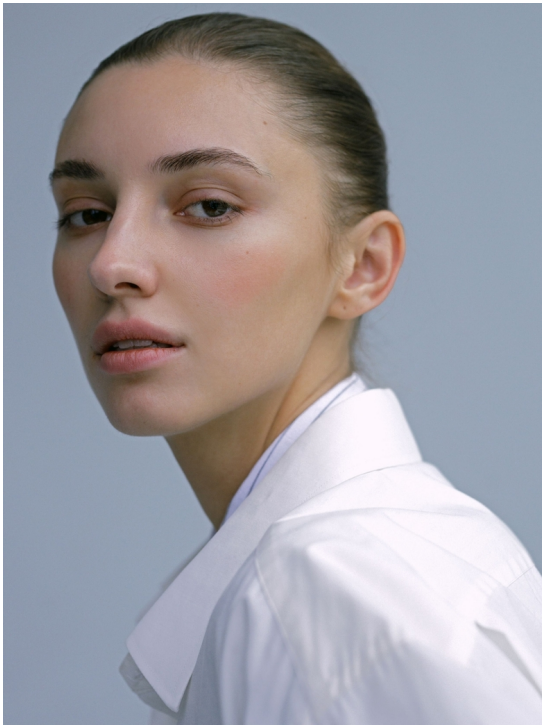

OLA DUL

HEIGHT:176 | BUST:78 | WAIST:60 | HIPS:88 | SHOES:40 | HAIR:BROWN | EYES:BROWN

NO TOYS

OLA DUL

NO TOYS

OLA DUL

NO TOYS

OLA DUL