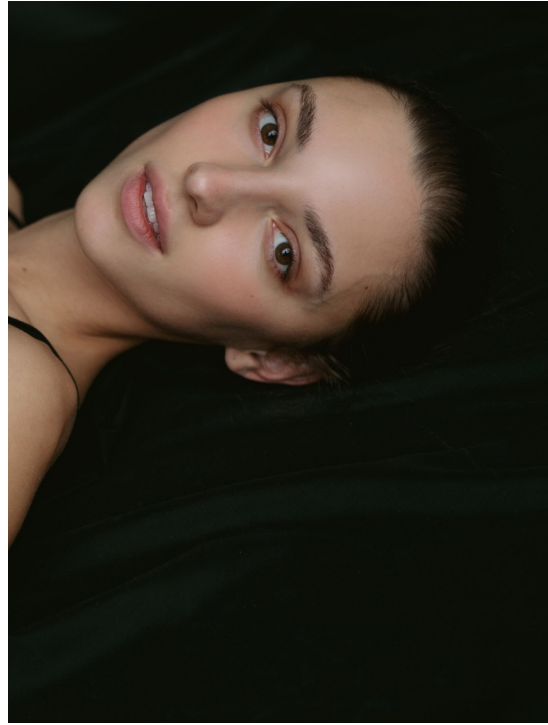

OLA DUL

HEIGHT:176 | BUST:78 | WAIST:60 | HIPS:88 | SHOES:40 | HAIR:BROWN | EYES:BROWN

NO TOYS

OLA DUL

NO TOYS

OLA DUL

NO TOYS

OLA DUL