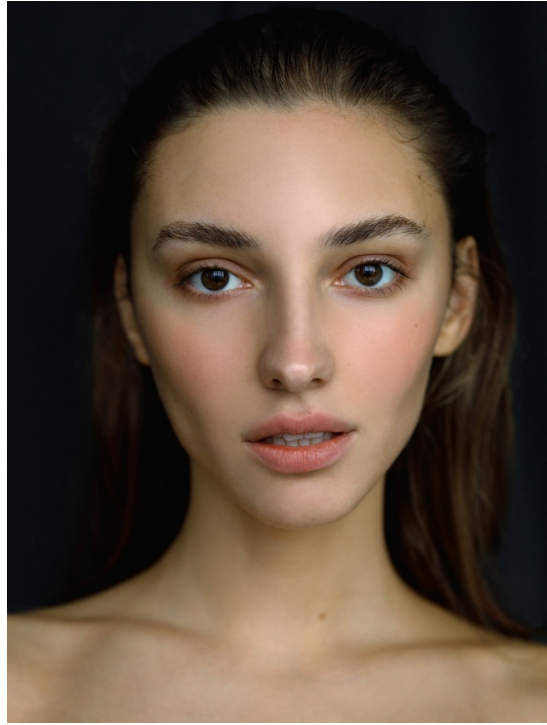

OLA DUL

NO TOYS