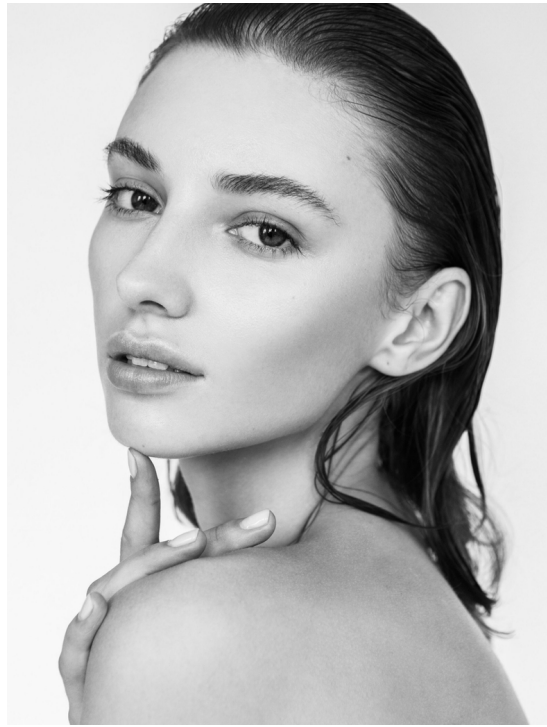

OLA DUL

NO TOYS