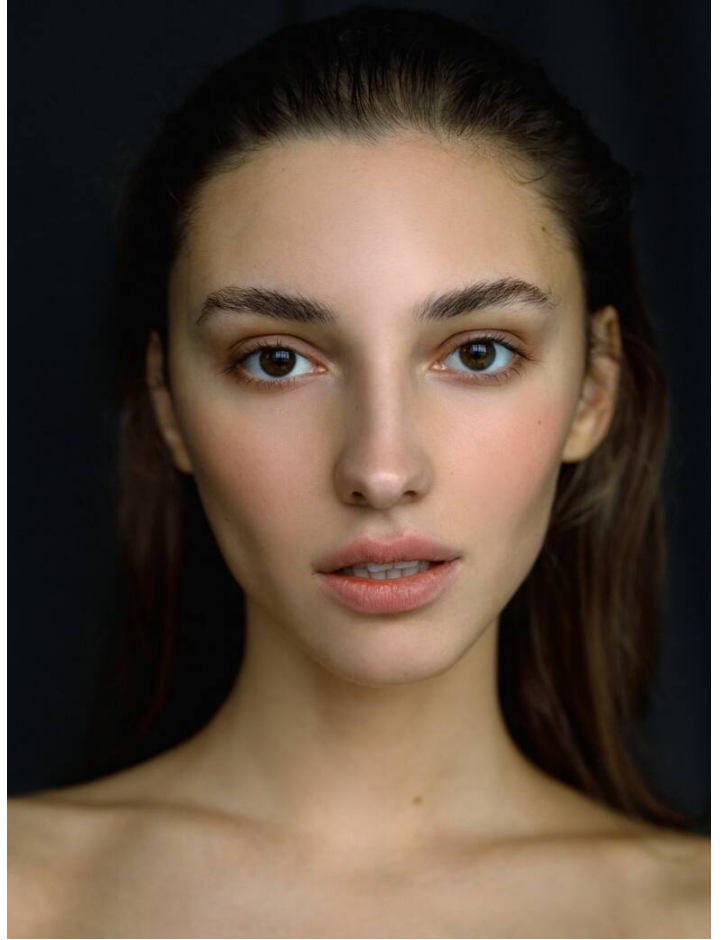

OLA DUL

NO TOYS