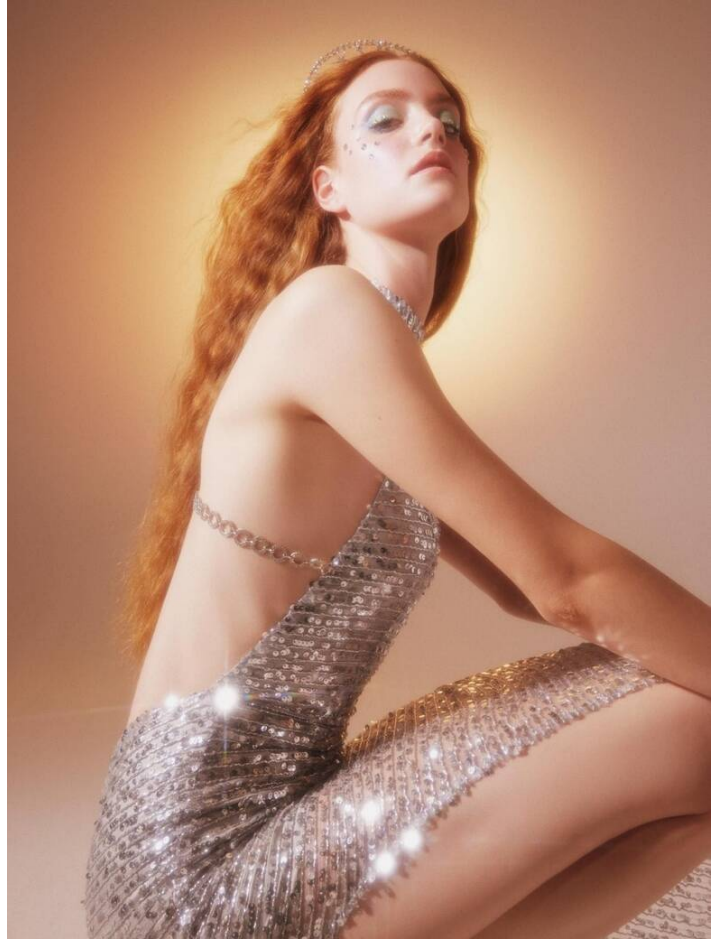

RADENA

NO TOYS