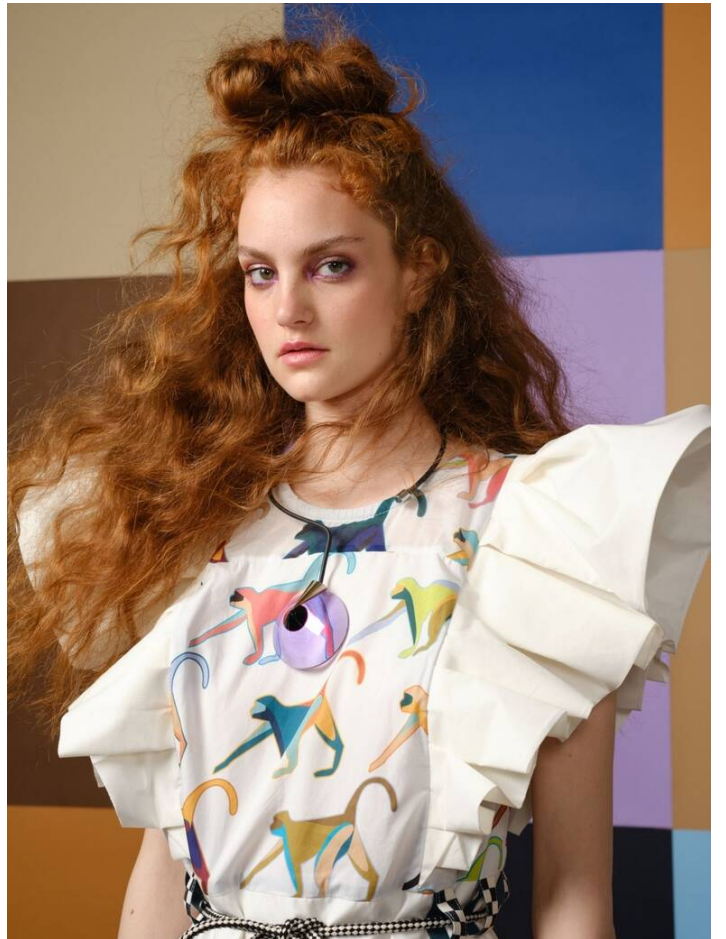

RADENA

NO TOYS