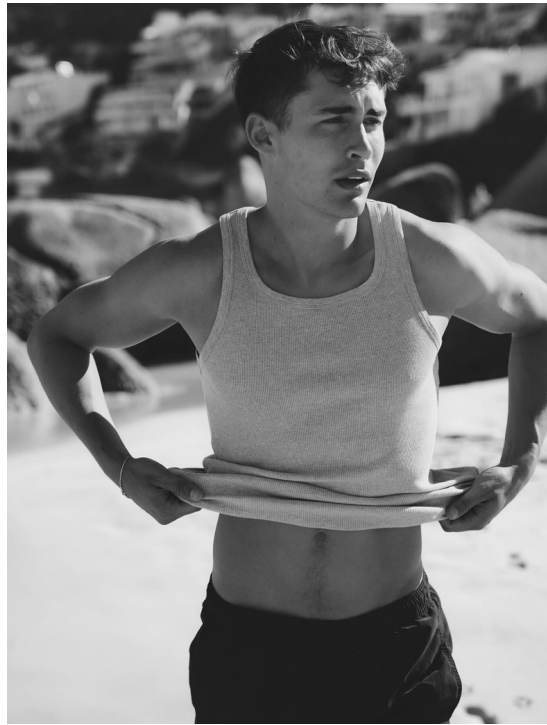

STAN LUCAS

HEIGHT:186 | BUST:94 | WAIST:76 | HIPS:101 | SHOES:43 | SUIT:50 | HAIR:BROWN | EYES:GREEN

NO TOYS

STAN LUCAS

NO TOYS

STAN LUCAS

NO TOYS

STAN LUCAS